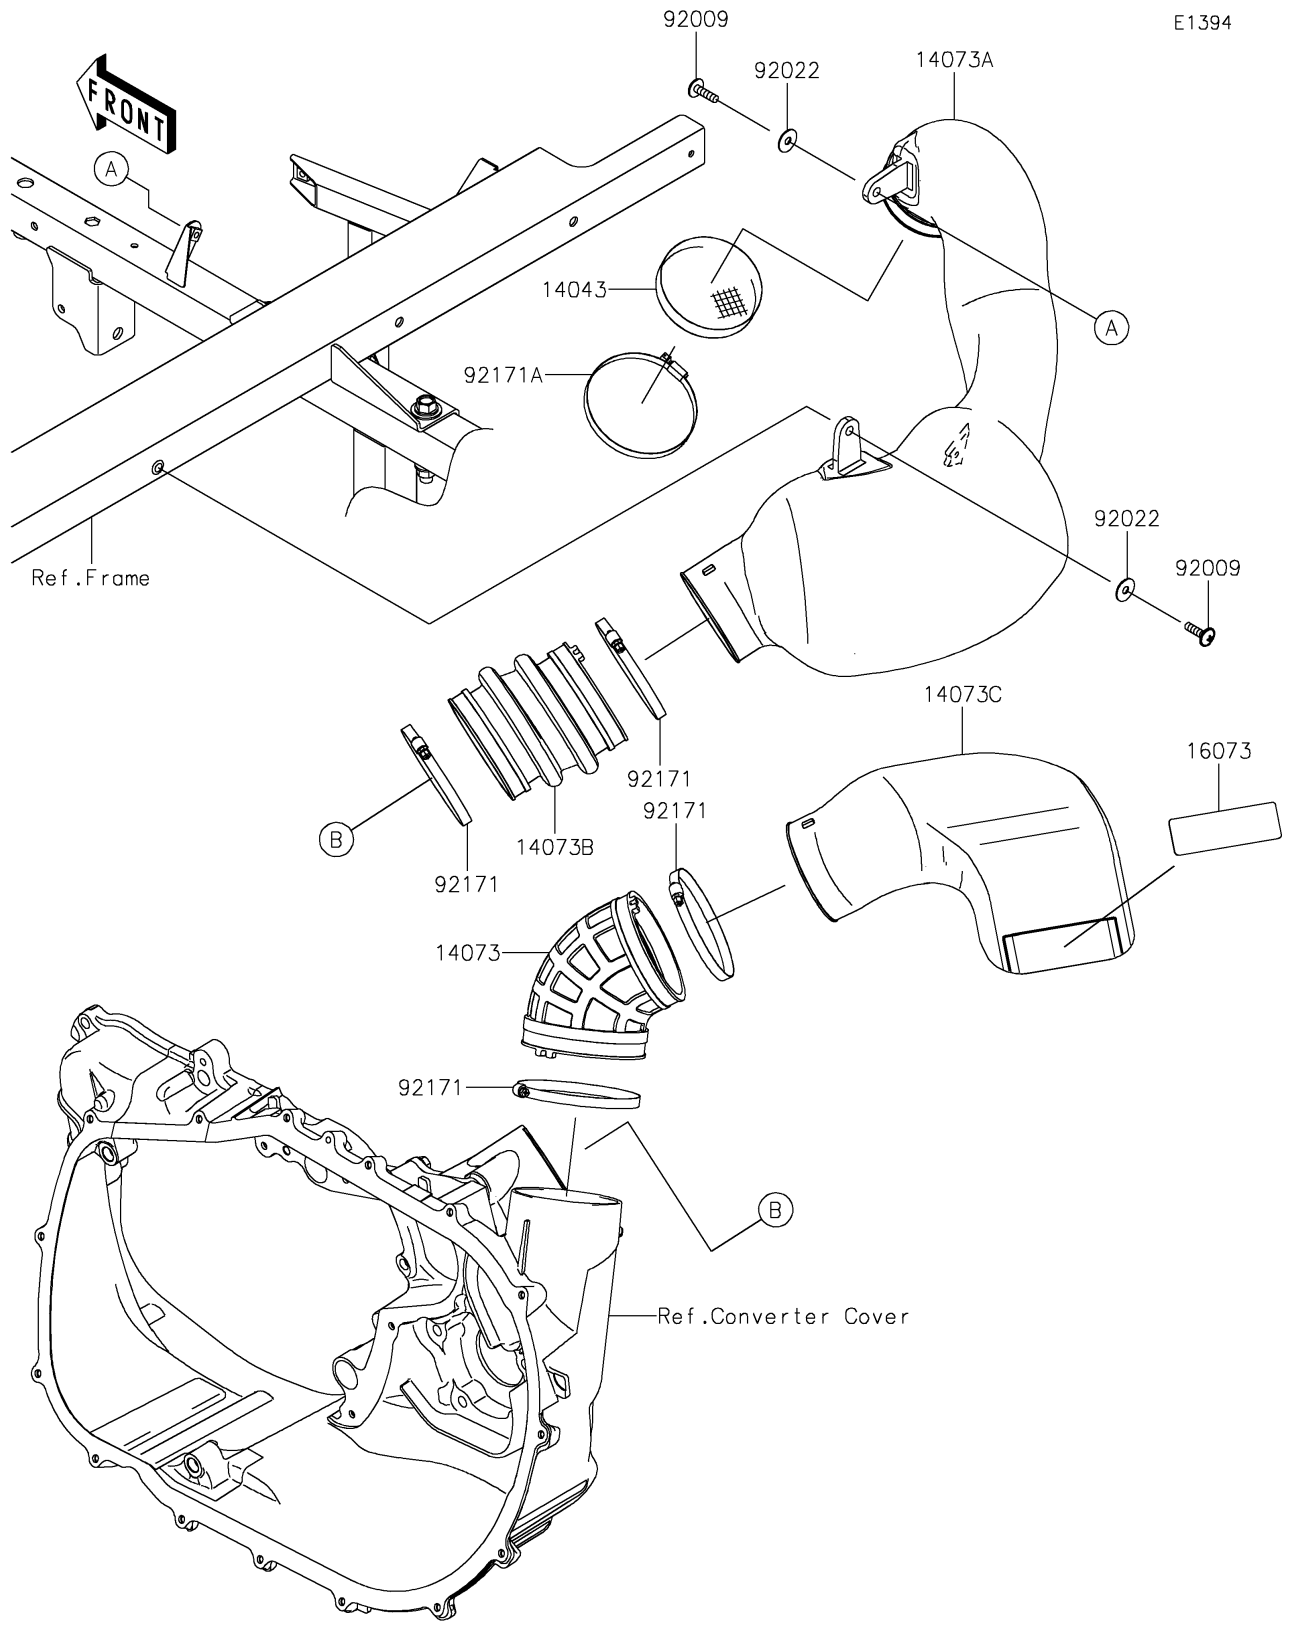

2018 MULE PRO-FX™ EPS PARTS DIAGRAM

Air Cleaner-Belt Converter

E1394

2018 MULE PRO-FX™ EPS PARTS LIST

Air Cleaner-Belt Converter

ITEM NAME	PART NUMBER	QUANTITY
FILTER (Ref # 14043)	14043-0013	1
DUCT,EXHAUST (Ref # 14073)	14073-0788	1
DUCT,INTAKE (Ref # 14073A)	14073-0789	1
DUCT,INTAKE (Ref # 14073B)	14073-0790	1
DUCT,EXHAUST (Ref # 14073C)	14073-0793	1
INSULATOR (Ref # 16073)	16073-0826	1
SCREW,6X22 (Ref # 92009)	92009-1441	2
WASHER,PLAIN,6.5X20X1 (Ref # 92022)	92022-165	2
CLAMP (Ref # 92171)	92171-1383	4
CLAMP (Ref # 92171A)	92171-3716	1