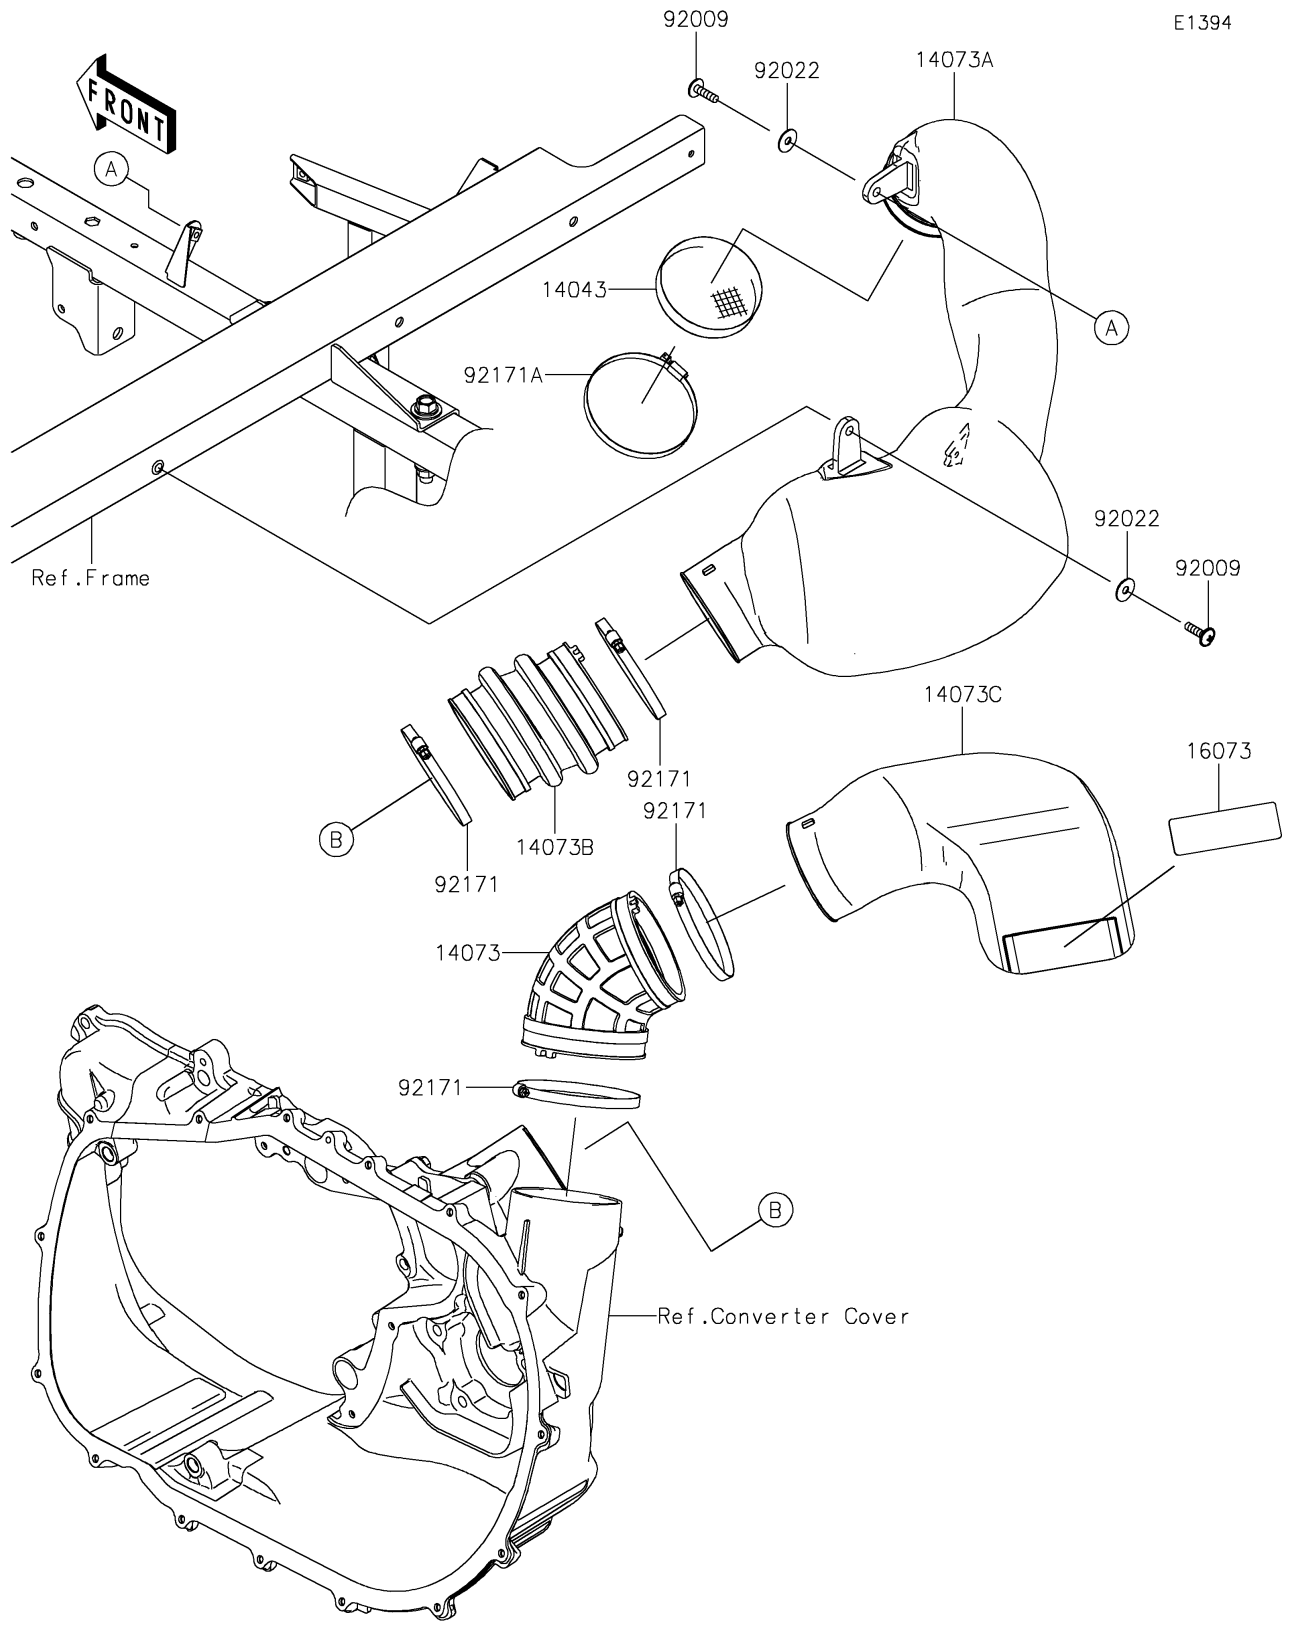

2019 MULE PRO-FX™ EPS PARTS DIAGRAM

Air Cleaner-Belt Converter

E1394

2019 MULE PRO-FX™ EPS PARTS LIST

Air Cleaner-Belt Converter

ITEM NAME	PART NUMBER	QUANTITY
FILTER (Ref # 14043)	14043-0013	1
DUCT,EXHAUST (Ref # 14073)	14073-0788	1
DUCT,INTAKE (Ref # 14073A)	14073-0789	1
DUCT,INTAKE (Ref # 14073B)	14073-0790	1
DUCT,EXHAUST (Ref # 14073C)	14073-0793	1
INSULATOR (Ref # 16073)	16073-0826	1
SCREW,6X22 (Ref # 92009)	92009-1441	2
WASHER,PLAIN,6.5X20X1 (Ref # 92022)	92022-165	2
CLAMP (Ref # 92171)	92171-1383	4
CLAMP (Ref # 92171A)	92171-3716	1