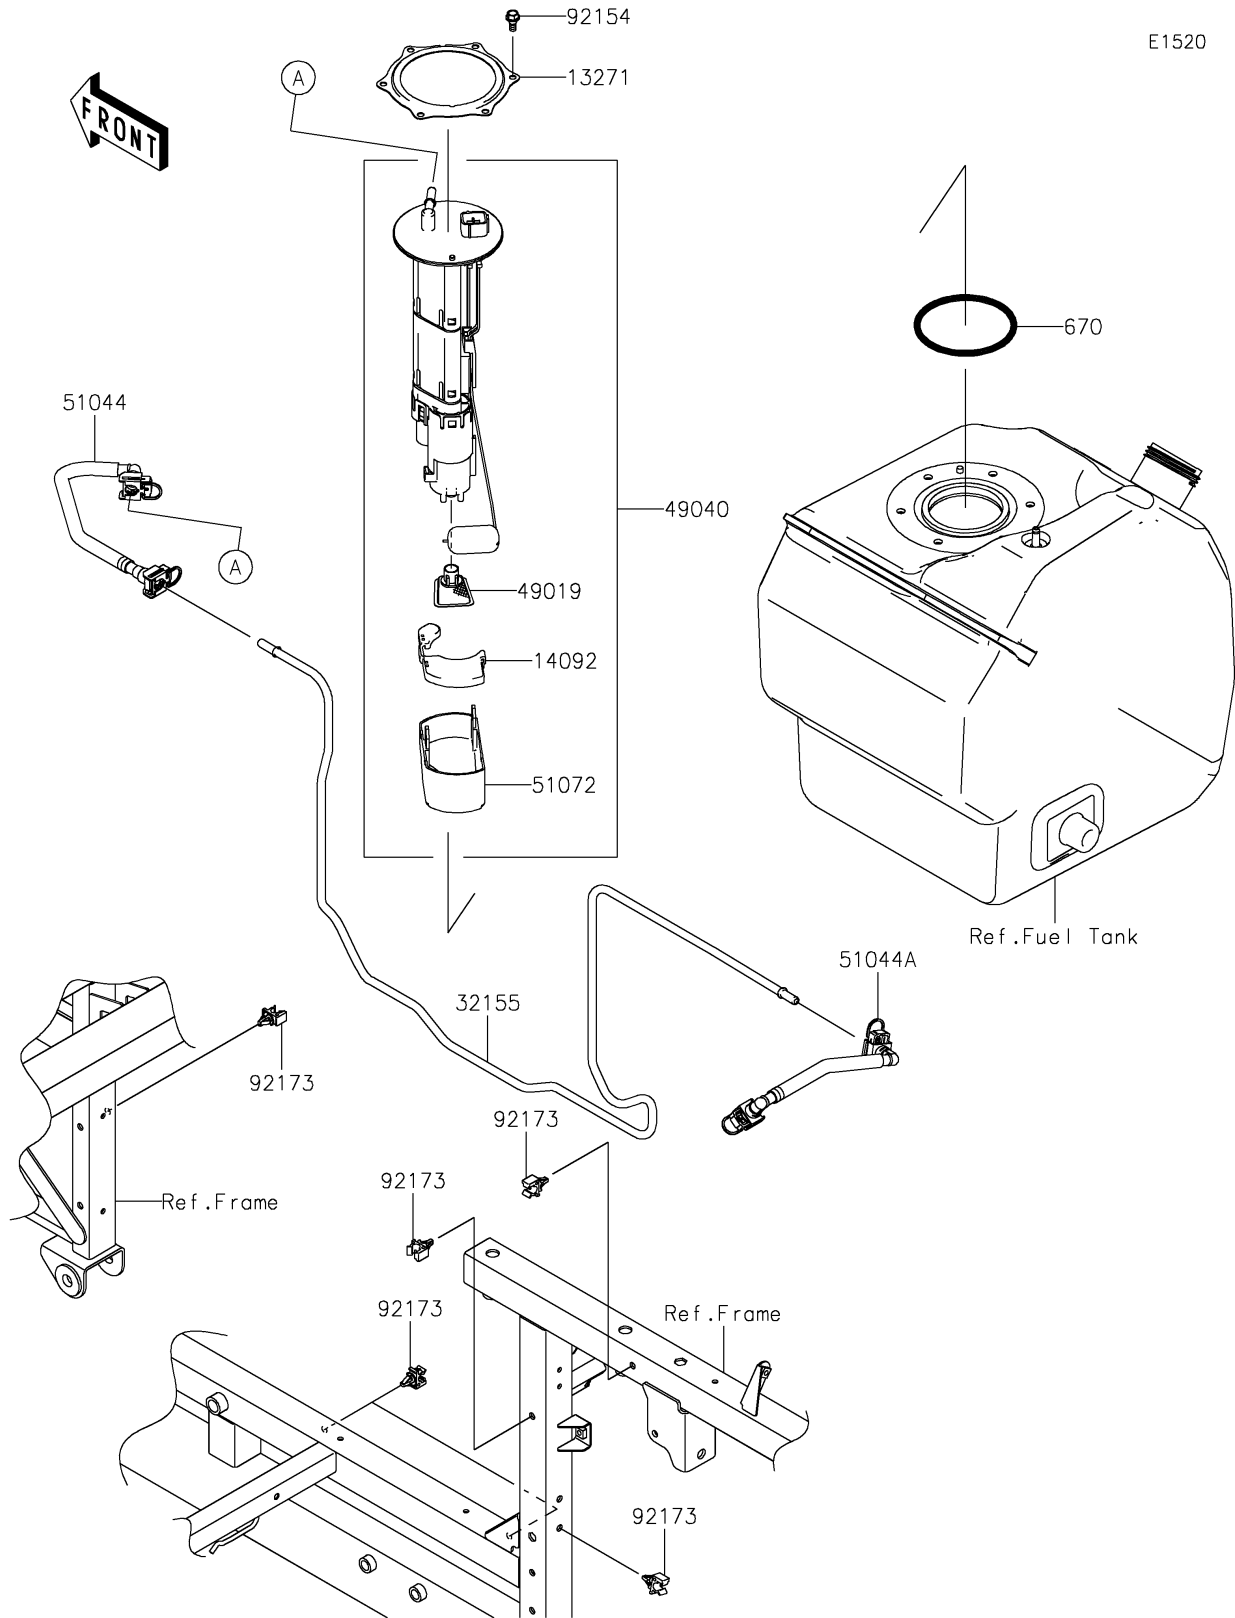

2019 MULE PRO-FX™ EPS PARTS DIAGRAM

Fuel Pump

2019 MULE PRO-FX™ EPS PARTS LIST

Fuel Pump

ITEM NAME	PART NUMBER	QUANTITY
PLATE (Ref # 13271)	13271-0980	1
COVER (Ref # 14092)	14092-1044	1
PIPE,FUEL (Ref # 32155)	32155-1619	1
FILTER-FUEL (Ref # 49019)	49019-0013	1
PUMP-FUEL (Ref # 49040)	49040-0733	1
TUBE-ASSY,TANK-PIPE (Ref # 51044)	51044-0833	1
TUBE-ASSY,PIPE-INJECTION PIPE (Ref # 51044A)	51044-0834	1
CHAMBER-FUEL (Ref # 51072)	51072-0003	1
O RING (Ref # 670)	670E5090	1
BOLT,FUEL PUMP (Ref # 92154)	92154-1326	6
CLAMP,FUEL PIPE (Ref # 92173)	92173-1213	6