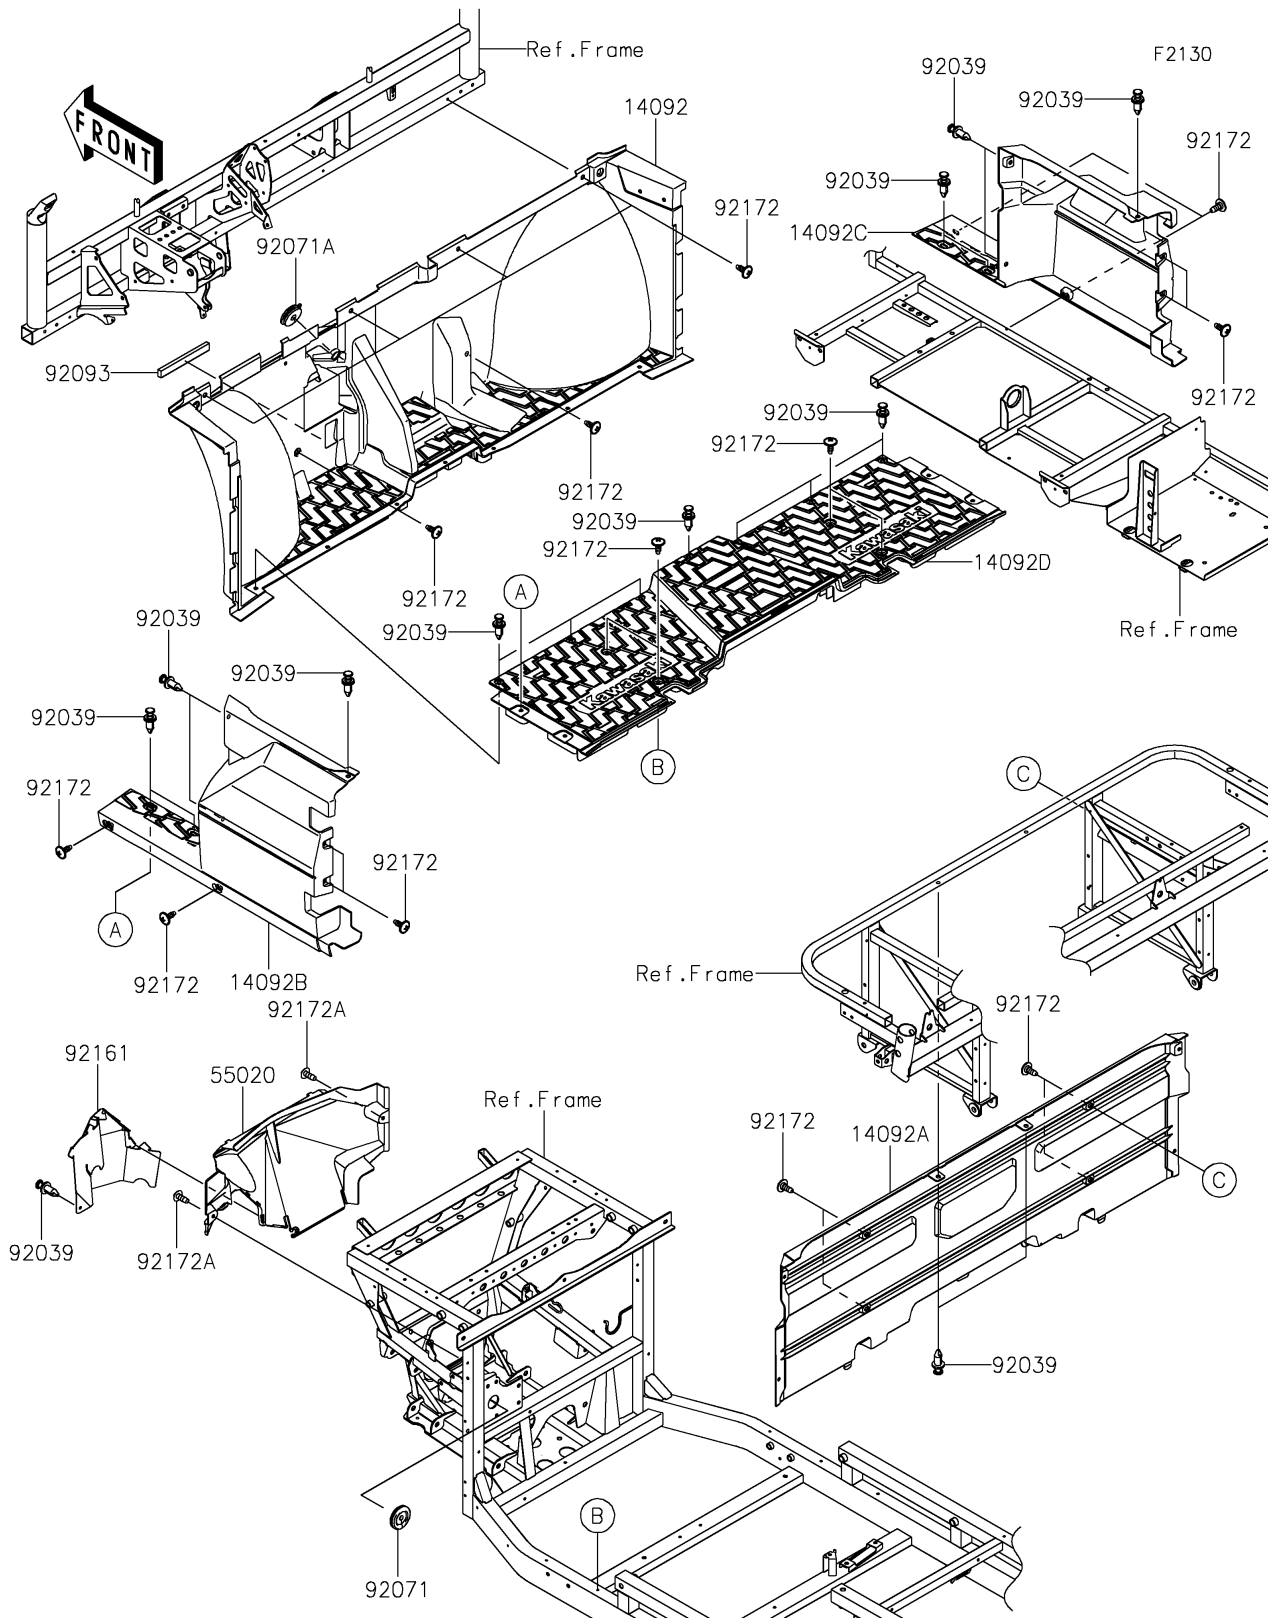

2019 MULE PRO-FX™ EPS PARTS DIAGRAM

Frame Fittings(Front)

2019 MULE PRO-FX™ EPS PARTS LIST

Frame Fittings(Front)

ITEM NAME	PART NUMBER	QUANTITY
-----------	-------------	----------