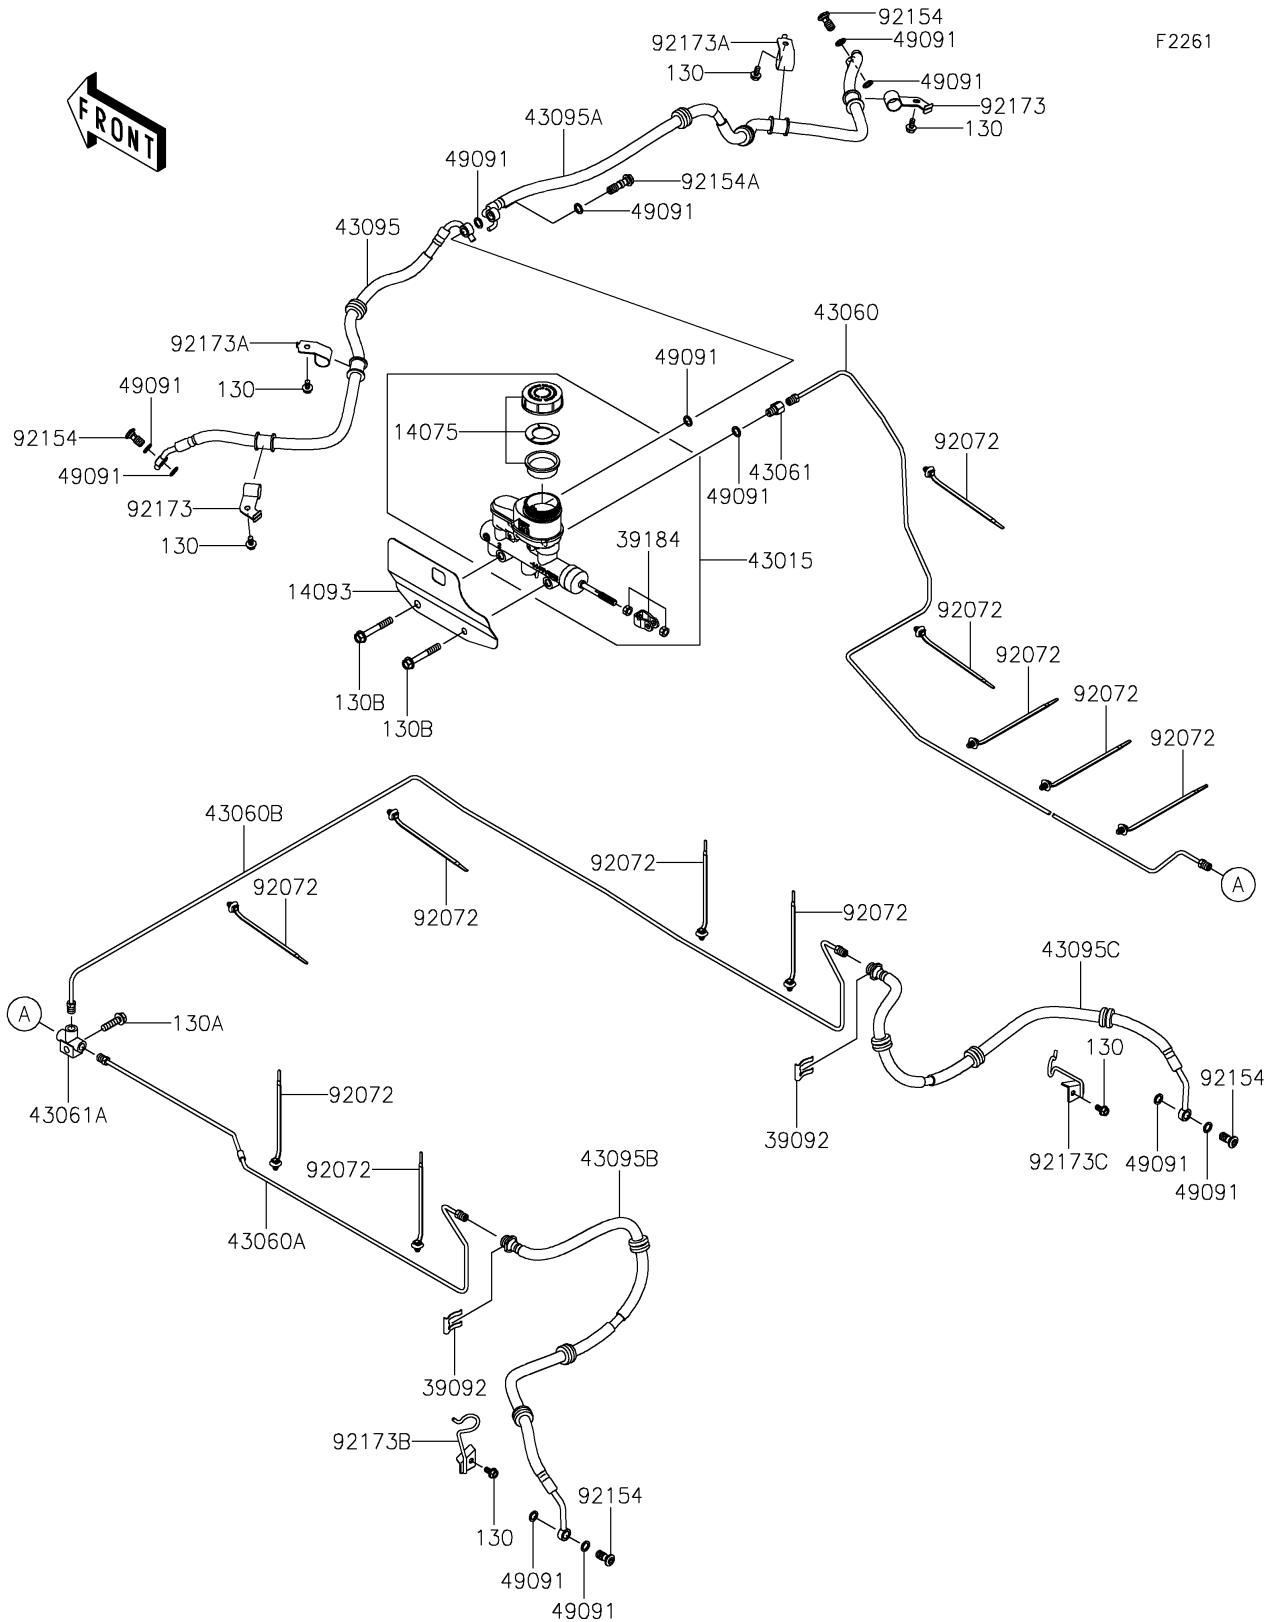

2019 MULE PRO-FX™ EPS PARTS DIAGRAM

Master Cylinder

2019 MULE PRO-FX™ EPS PARTS LIST

Master Cylinder

ITEM NAME	PART NUMBER	QUANTITY
-----------	-------------	----------