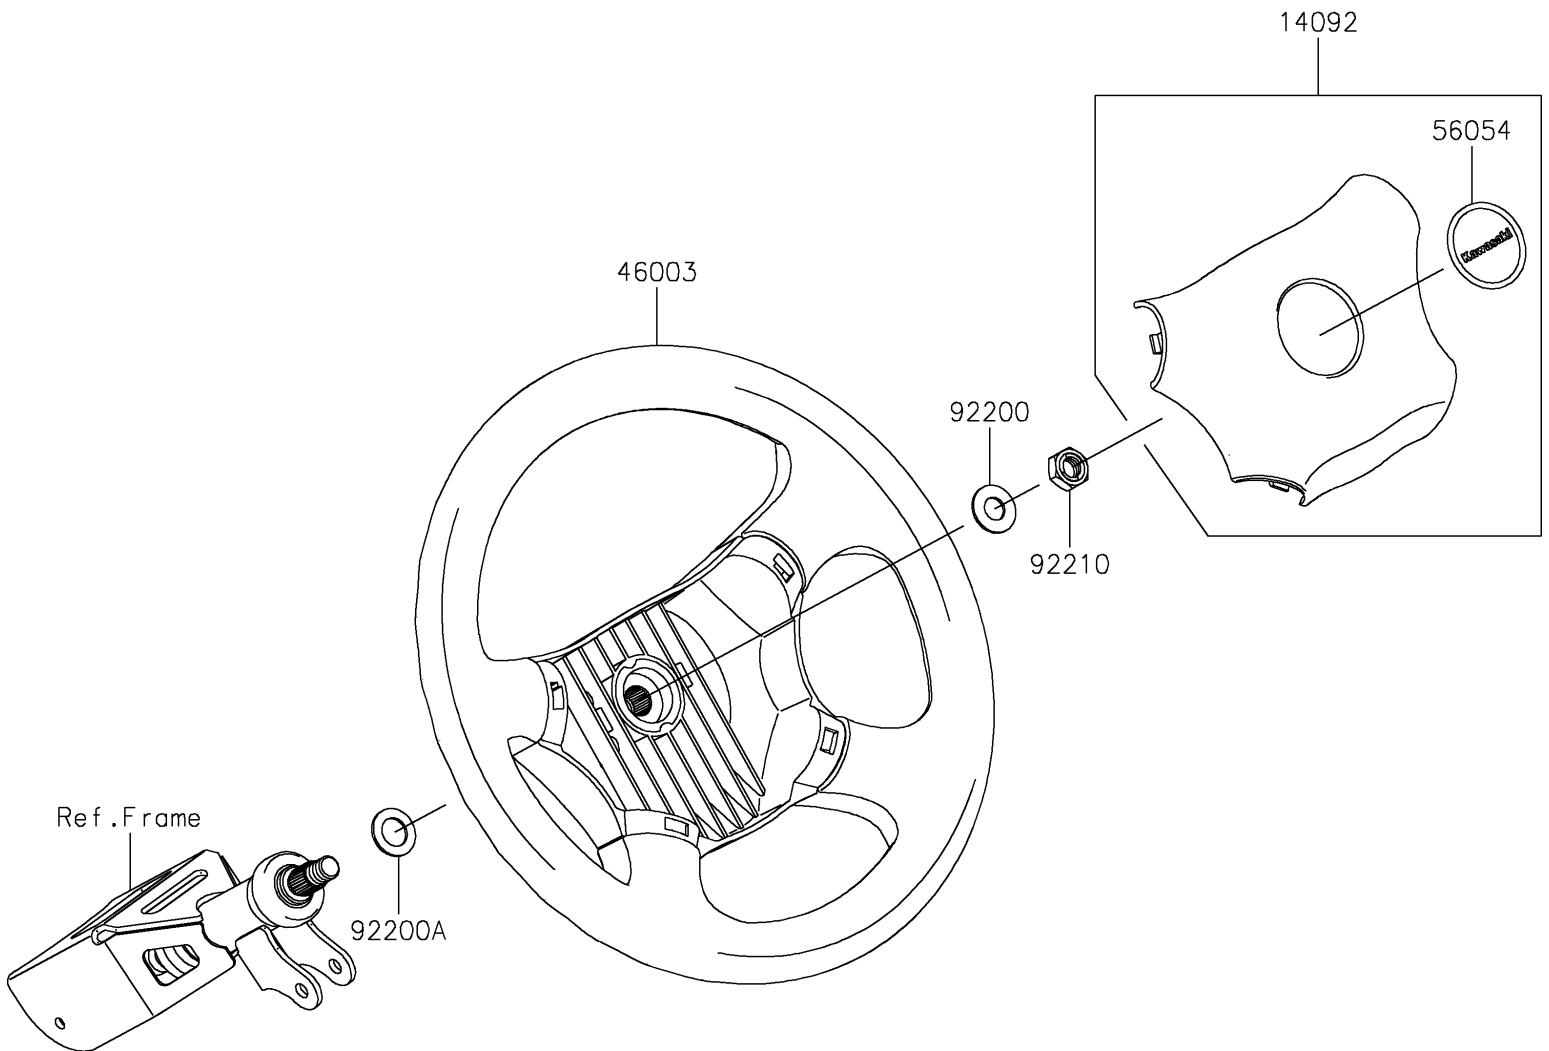

2019 MULE PRO-FX™ EPS PARTS DIAGRAM

Steering Wheel

F2311

2019 MULE PRO-FX™ EPS PARTS LIST

Steering Wheel

ITEM NAME	PART NUMBER	QUANTITY
COVER,HORN SWITCH (Ref # 14092)	14092-1029	1
HANDLE (Ref # 46003)	46003-0595	1
MARK,CENTER LOGO,KAWASAKI (Ref # 56054)	56054-1188	1
WASHER,12.1X25X1.6 (Ref # 92200)	92200-0455	1
WASHER,15X25X1.6 (Ref # 92200A)	92200-0460	1
NUT,LOCK,12MM (Ref # 92210)	92210-1249	1