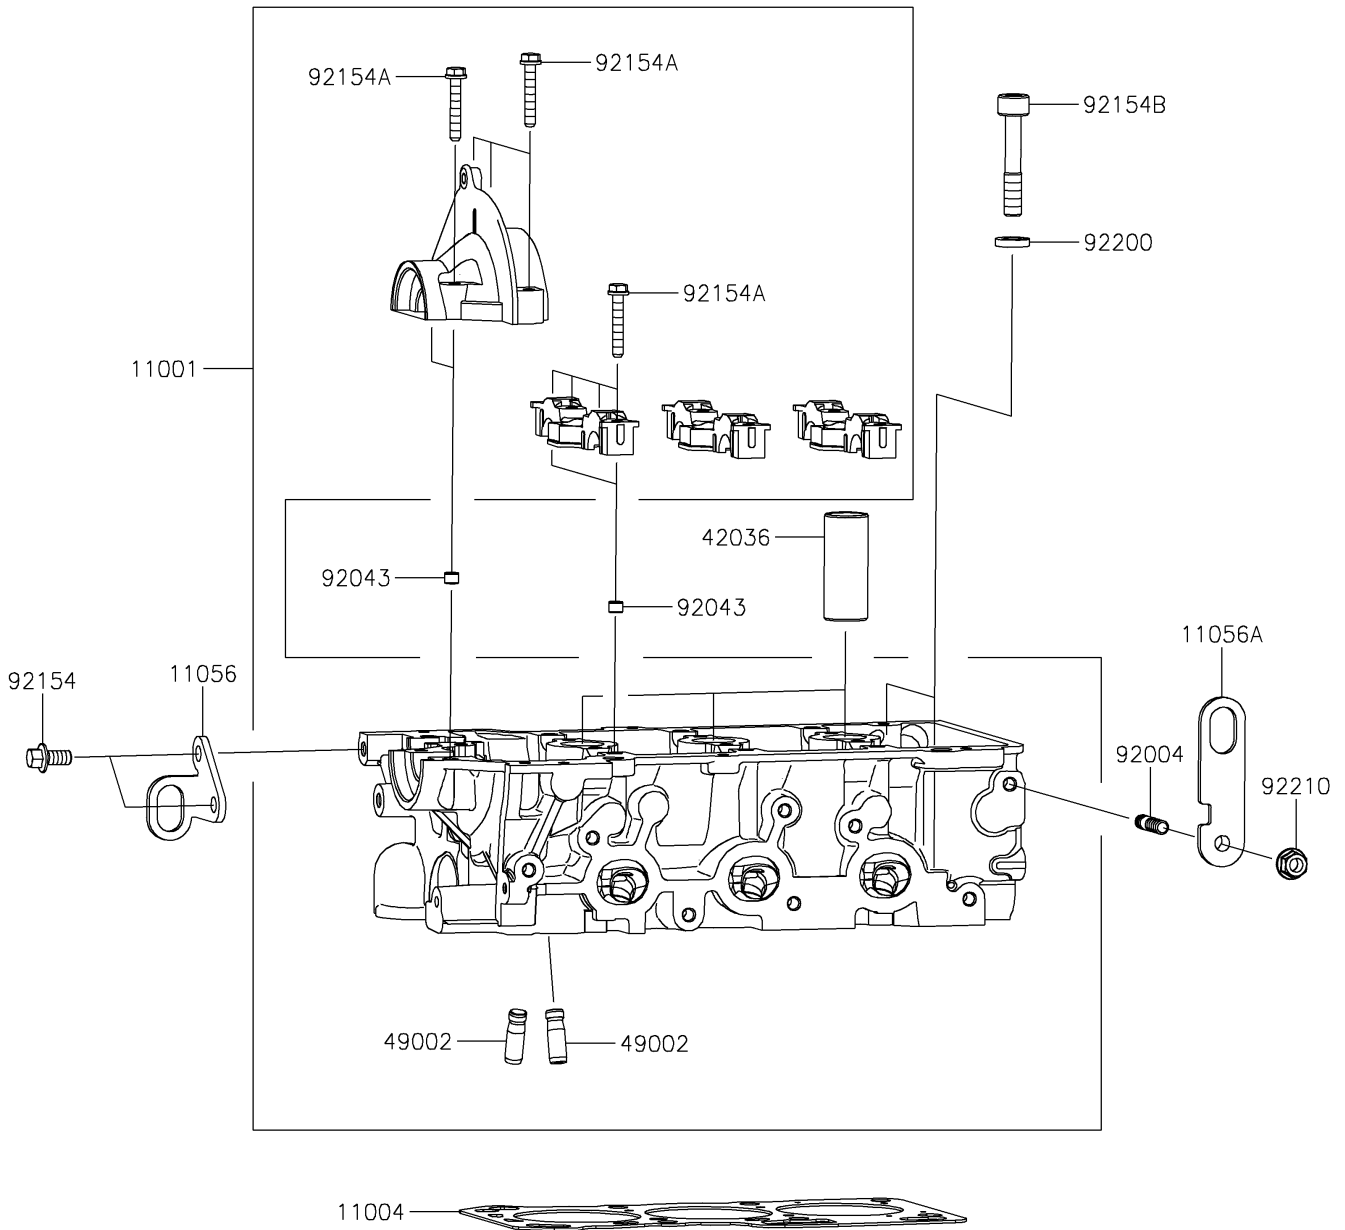

2019 MULE PRO-FX™ EPS LE PARTS DIAGRAM

Cylinder Head

E1111

2019 MULE PRO-FX™ EPS LE PARTS LIST

Cylinder Head

ITEM NAME	PART NUMBER	QUANTITY
-----------	-------------	----------