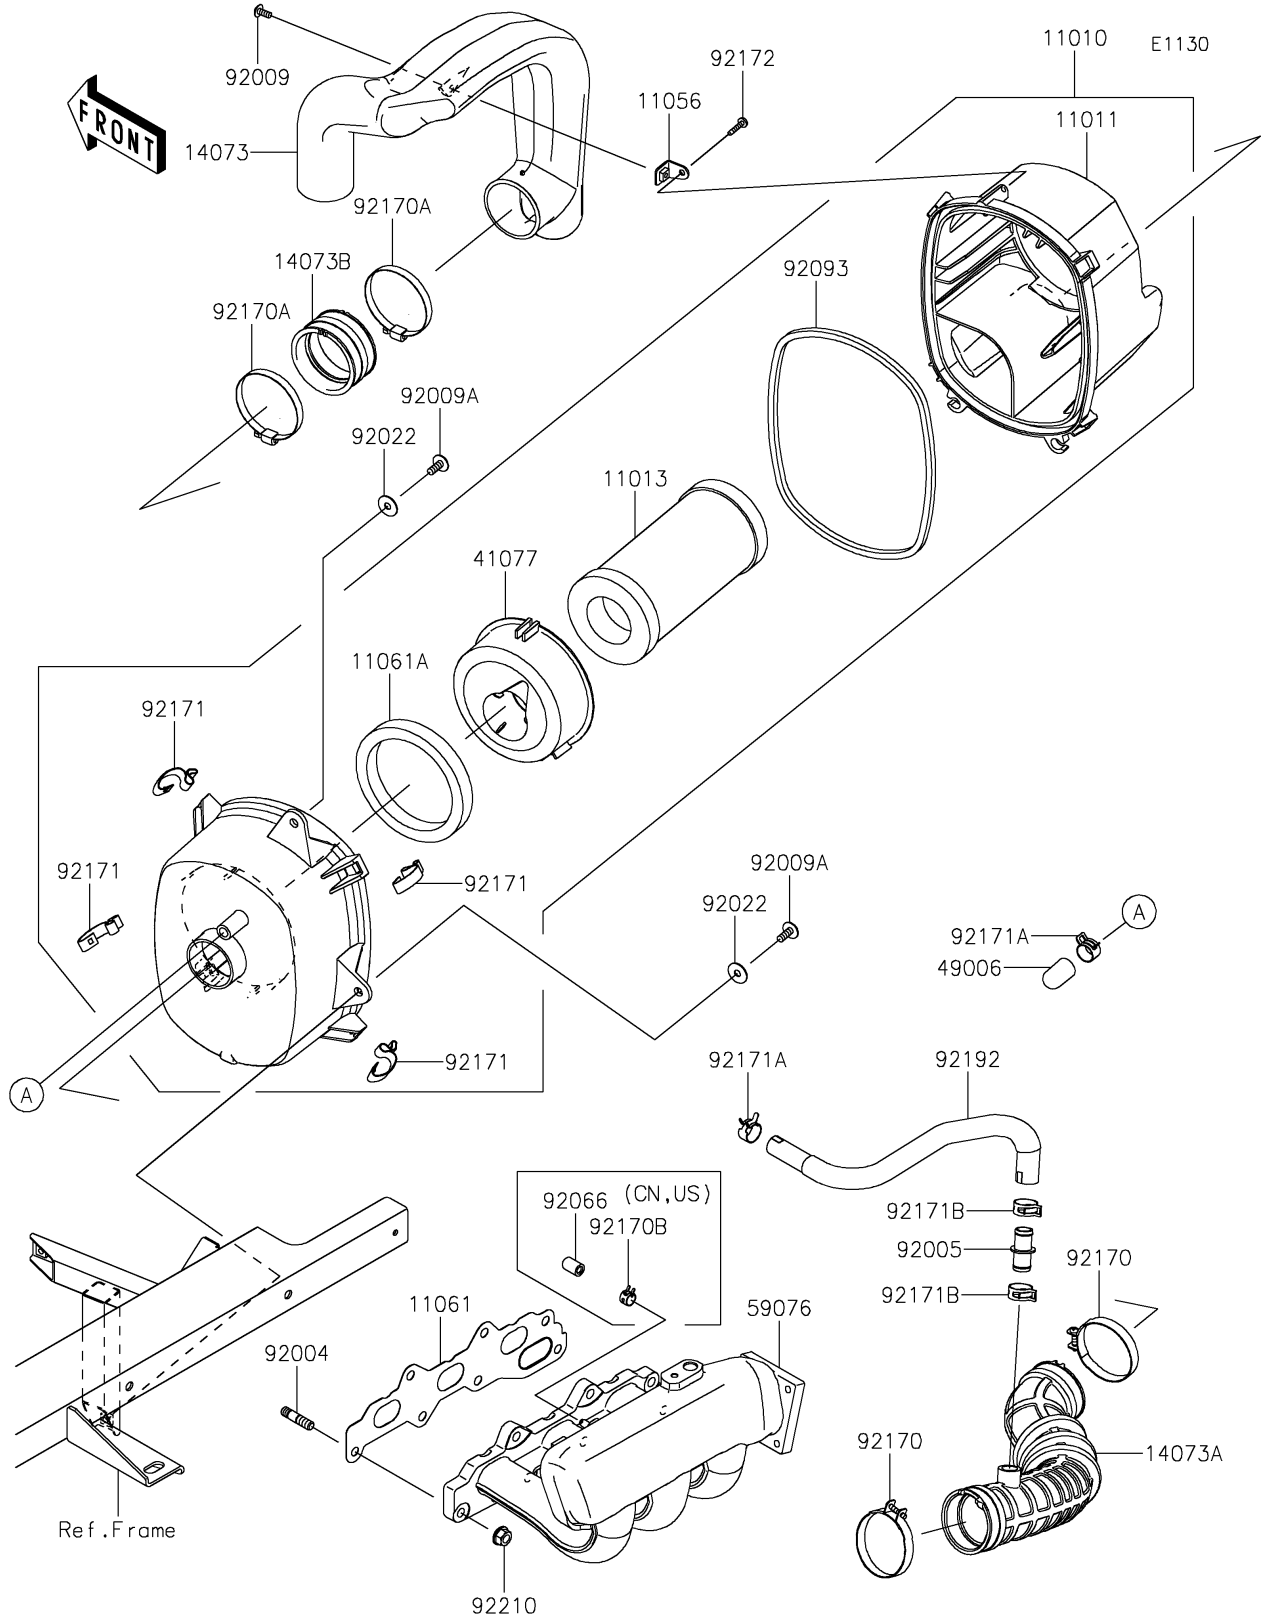

2020 MULE PRO-FX™ EPS LE PARTS DIAGRAM

Air Cleaner

2020 MULE PRO-FX™ EPS LE PARTS LIST

Air Cleaner

ITEM NAME	PART NUMBER	QUANTITY
FILTER-ASSY-AIR (Ref # 11010)	11010-0860	1
CASE-AIR FILTER,UPP (Ref # 11011)	11011-0857	1
ELEMENT-AIR FILTER (Ref # 11013)	11013-1290	1
BRACKET,AIR FILTER (Ref # 11056)	11056-3734	1
GASKET,INTAKE MANIFOLD (Ref # 11061)	11061-0956	1
GASKET,ADAPTER (Ref # 11061A)	11061-0961	1
DUCT,INTAKE (Ref # 14073)	14073-0786	1
DUCT,INTAKE (Ref # 14073A)	14073-0992	1
DUCT,JOINT (Ref # 14073B)	14073-1775	1
ADAPTER,ELEMENT (Ref # 41077)	41077-0719	1
BOOT (Ref # 49006)	49006-0555	1
MANIFOLD-INTAKE (Ref # 59076)	59076-0017	1
STUD (Ref # 92004)	92004-0734	7
FITTING,DUCT-BREATHER TUBE (Ref # 92005)	92005-0992	1
SCREW,5X12 (Ref # 92009)	92009-1154	1
SCREW,6X16 (Ref # 92009A)	92009-1621	2
WASHER,PLAIN,6.5X20X1 (Ref # 92022)	92022-165	2
PLUG (Ref # 92066)	92066-0862	1
SEAL,AIR FILTER (Ref # 92093)	92093-0607	1
CLAMP (Ref # 92170)	92170-1448	2
CLAMP (Ref # 92170A)	92170-1764	2
CLAMP (Ref # 92170B)	92170-2043	1
CLAMP (Ref # 92171)	92171-0225	4
CLAMP (Ref # 92171A)	92171-0533	2
CLAMP,18.8MM (Ref # 92171B)	92171-2056	2
SCREW,TAPPING,5X20 (Ref # 92172)	92172-0009	1
TUBE,BREATHER (Ref # 92192)	92192-2365	1
NUT (Ref # 92210)	92210-0944	7