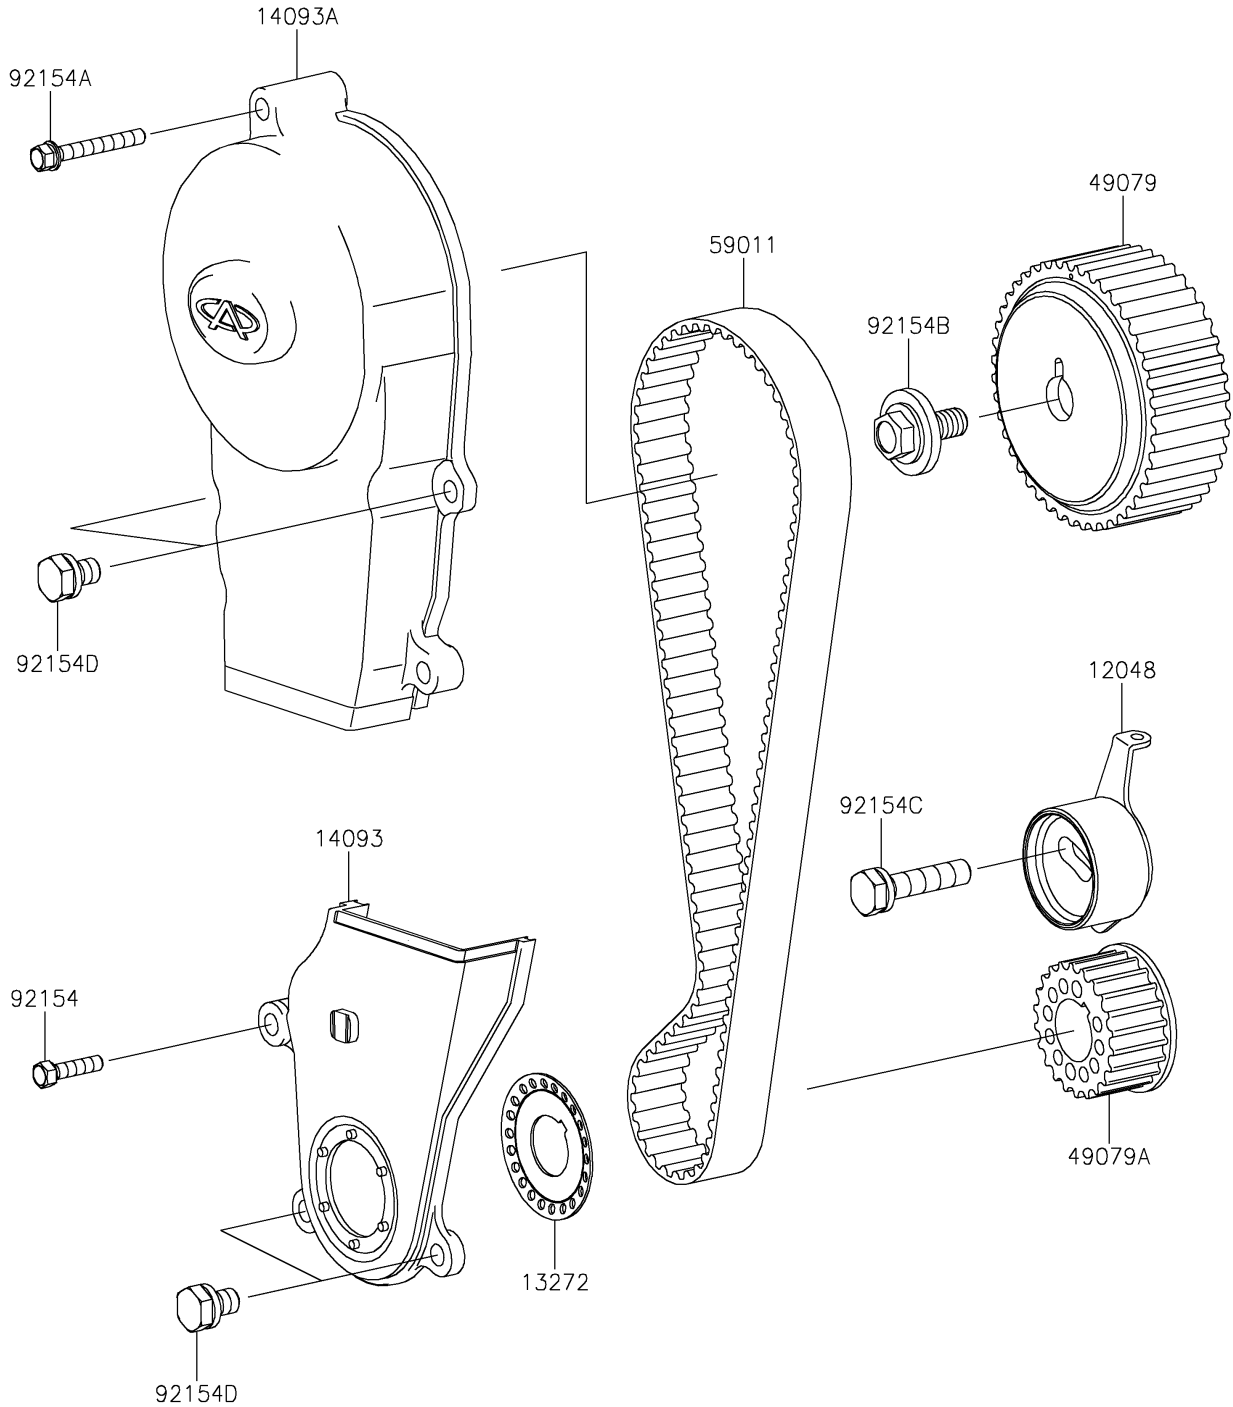

2019 MULE PRO-FX™ EPS LE PARTS DIAGRAM

Timing Belt

E1215

2019 MULE PRO-FX™ EPS LE PARTS LIST

Timing Belt

ITEM NAME	PART NUMBER	QUANTITY
TENSIONER-ASSY (Ref # 12048)	12048-0093	1
PLATE,TIMING BELT (Ref # 13272)	13272-1872	1
COVER,TIMING BELT,LWR (Ref # 14093)	14093-0200	1
COVER,TIMING BELT,UPP (Ref # 14093A)	14093-0201	1
PULLEY-BELT,CAMSHAFT (Ref # 49079)	49079-0023	1
PULLEY-BELT,CRANKSHAFT (Ref # 49079A)	49079-0024	1
BELT,TIMING (Ref # 59011)	59011-0042	1
BOLT,6X25 (Ref # 92154)	92154-1583	1
BOLT,6X50 (Ref # 92154A)	92154-1591	1
BOLT,FLANGED (Ref # 92154B)	92154-1614	1
BOLT,10X45 (Ref # 92154C)	92154-1615	1
BOLT,6X16 (Ref # 92154D)	92154-1617	4