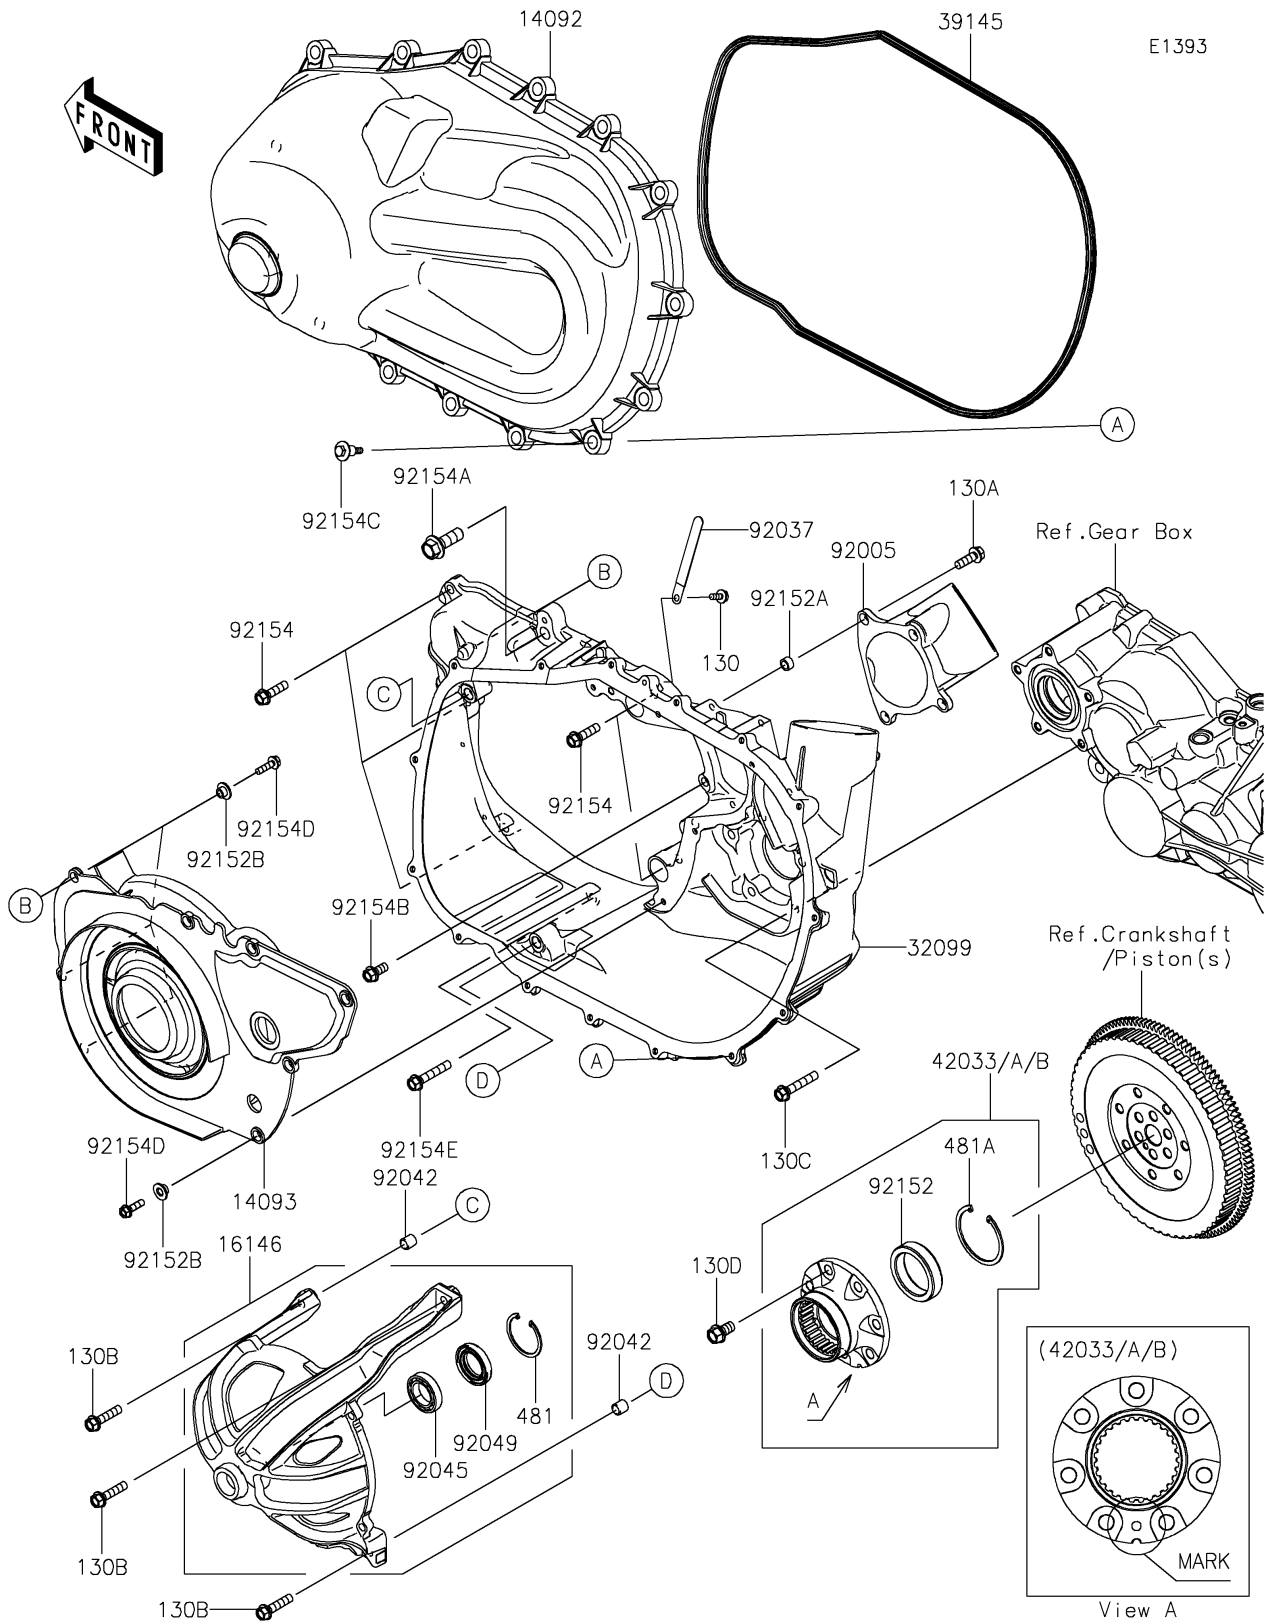

2020 MULE PRO-FX™ EPS LE PARTS DIAGRAM

Converter Cover

2020 MULE PRO-FX™ EPS LE PARTS LIST

Converter Cover

ITEM NAME	PART NUMBER	QUANTITY
BOLT-FLANGED,6X14 (Ref # 130)	130BA0614	1
BOLT-FLANGED,8X25 (Ref # 130A)	130BA0825	4
BOLT-FLANGED,8X35 (Ref # 130B)	130BA0835	3
BOLT-FLANGED,8X45 (Ref # 130C)	130BA0845	5
BOLT-FLANGED,10X18 (Ref # 130D)	130CA1018	7
COVER,CVT (Ref # 14092)	14092-1202	1
COVER (Ref # 14093)	14093-0717	1
COVER-ASSY (Ref # 16146)	16146-0734	1
CASE,CVT (Ref # 32099)	32099-0746	1
TRIM-SEAL (Ref # 39145)	39145-0047	1
COUPLING-ASSY,B MARK,WHITE (Ref # 42033)	42033-0582	1
COUPLING-ASSY,A MARK,BLUE (Ref # 42033A)	42033-0583	1
COUPLING-ASSY,C MARK,YELLOW (Ref # 42033B)	42033-0584	1
CIRCLIP-TYPE-C,45MM (Ref # 481)	481J4500	1
CIRCLIP (Ref # 481A)	481J6200	1
FITTING,INTAKE (Ref # 92005)	92005-0762	1
CLAMP (Ref # 92037)	92037-1993	1
PIN,DOWEL,12X14 (Ref # 92042)	92042-031	2
BEARING-BALL,#6905 (Ref # 92045)	92045-036	1
SEAL-OIL,HTC 28X45X8 (Ref # 92049)	92049-0767	1
COLLAR (Ref # 92152)	92152-1822	1
COLLAR,8.8X12.3X6.9 (Ref # 92152A)	92152-1853	4
COLLAR (Ref # 92152B)	92152-1931	8
BOLT,FLANGED,8X30 (Ref # 92154)	92154-0850	5
BOLT,FLANGED,12X35 (Ref # 92154A)	92154-1337	1
BOLT,FLANGED,8X18 (Ref # 92154B)	92154-1386	1
BOLT,CVT COVER (Ref # 92154C)	92154-1522	15
BOLT,FLANGED,6X22 (Ref # 92154D)	92154-1525	8
BOLT,FLANGED,8X45 (Ref # 92154E)	92154-1526	1