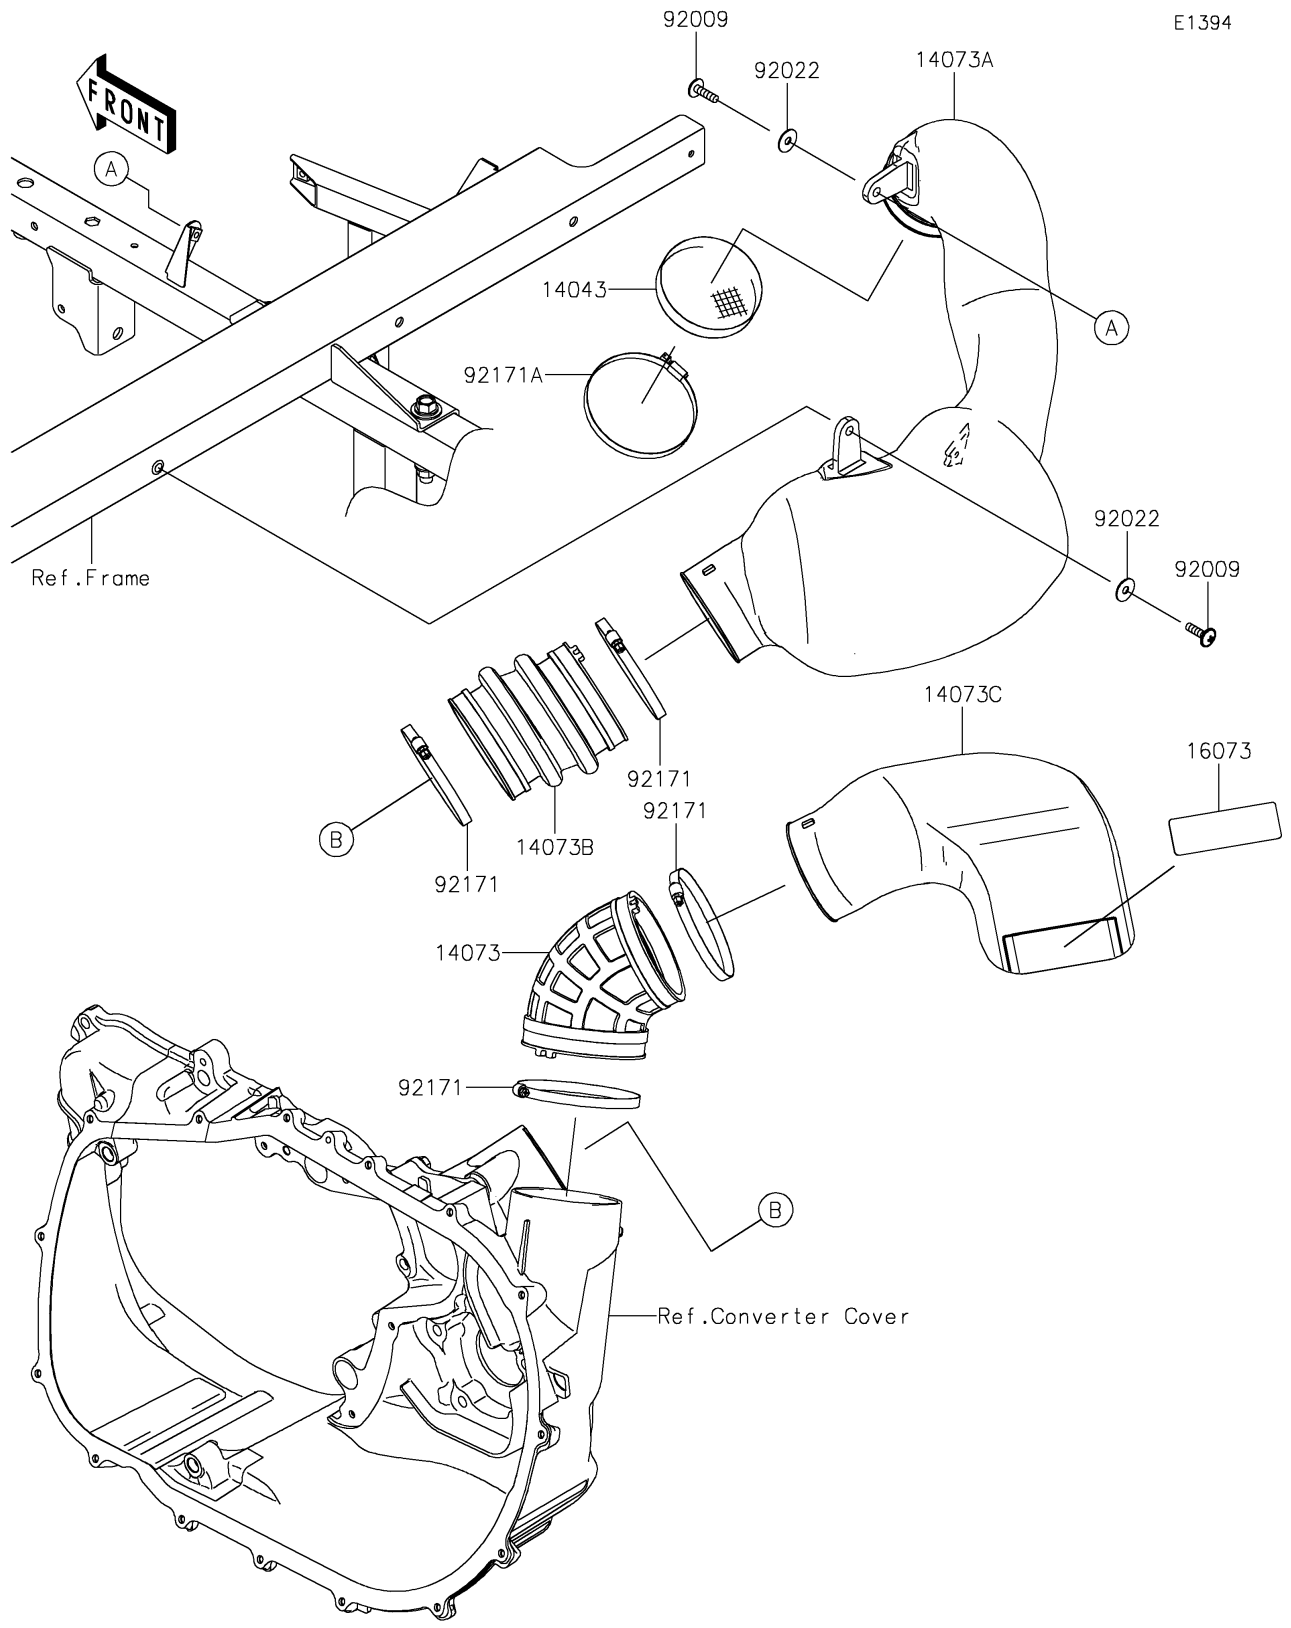

2020 MULE PRO-FX™ EPS LE PARTS DIAGRAM

Air Cleaner-Belt Converter

E1394

2020 MULE PRO-FX™ EPS LE PARTS LIST

Air Cleaner-Belt Converter

ITEM NAME	PART NUMBER	QUANTITY
FILTER (Ref # 14043)	14043-0013	1
DUCT,EXHAUST (Ref # 14073)	14073-0788	1
DUCT,INTAKE (Ref # 14073A)	14073-0789	1
DUCT,INTAKE (Ref # 14073B)	14073-0790	1
DUCT,EXHAUST (Ref # 14073C)	14073-0793	1
INSULATOR (Ref # 16073)	16073-0826	1
SCREW,6X22 (Ref # 92009)	92009-1441	2
WASHER,PLAIN,6.5X20X1 (Ref # 92022)	92022-165	2
CLAMP (Ref # 92171)	92171-1383	4
CLAMP (Ref # 92171A)	92171-3716	1