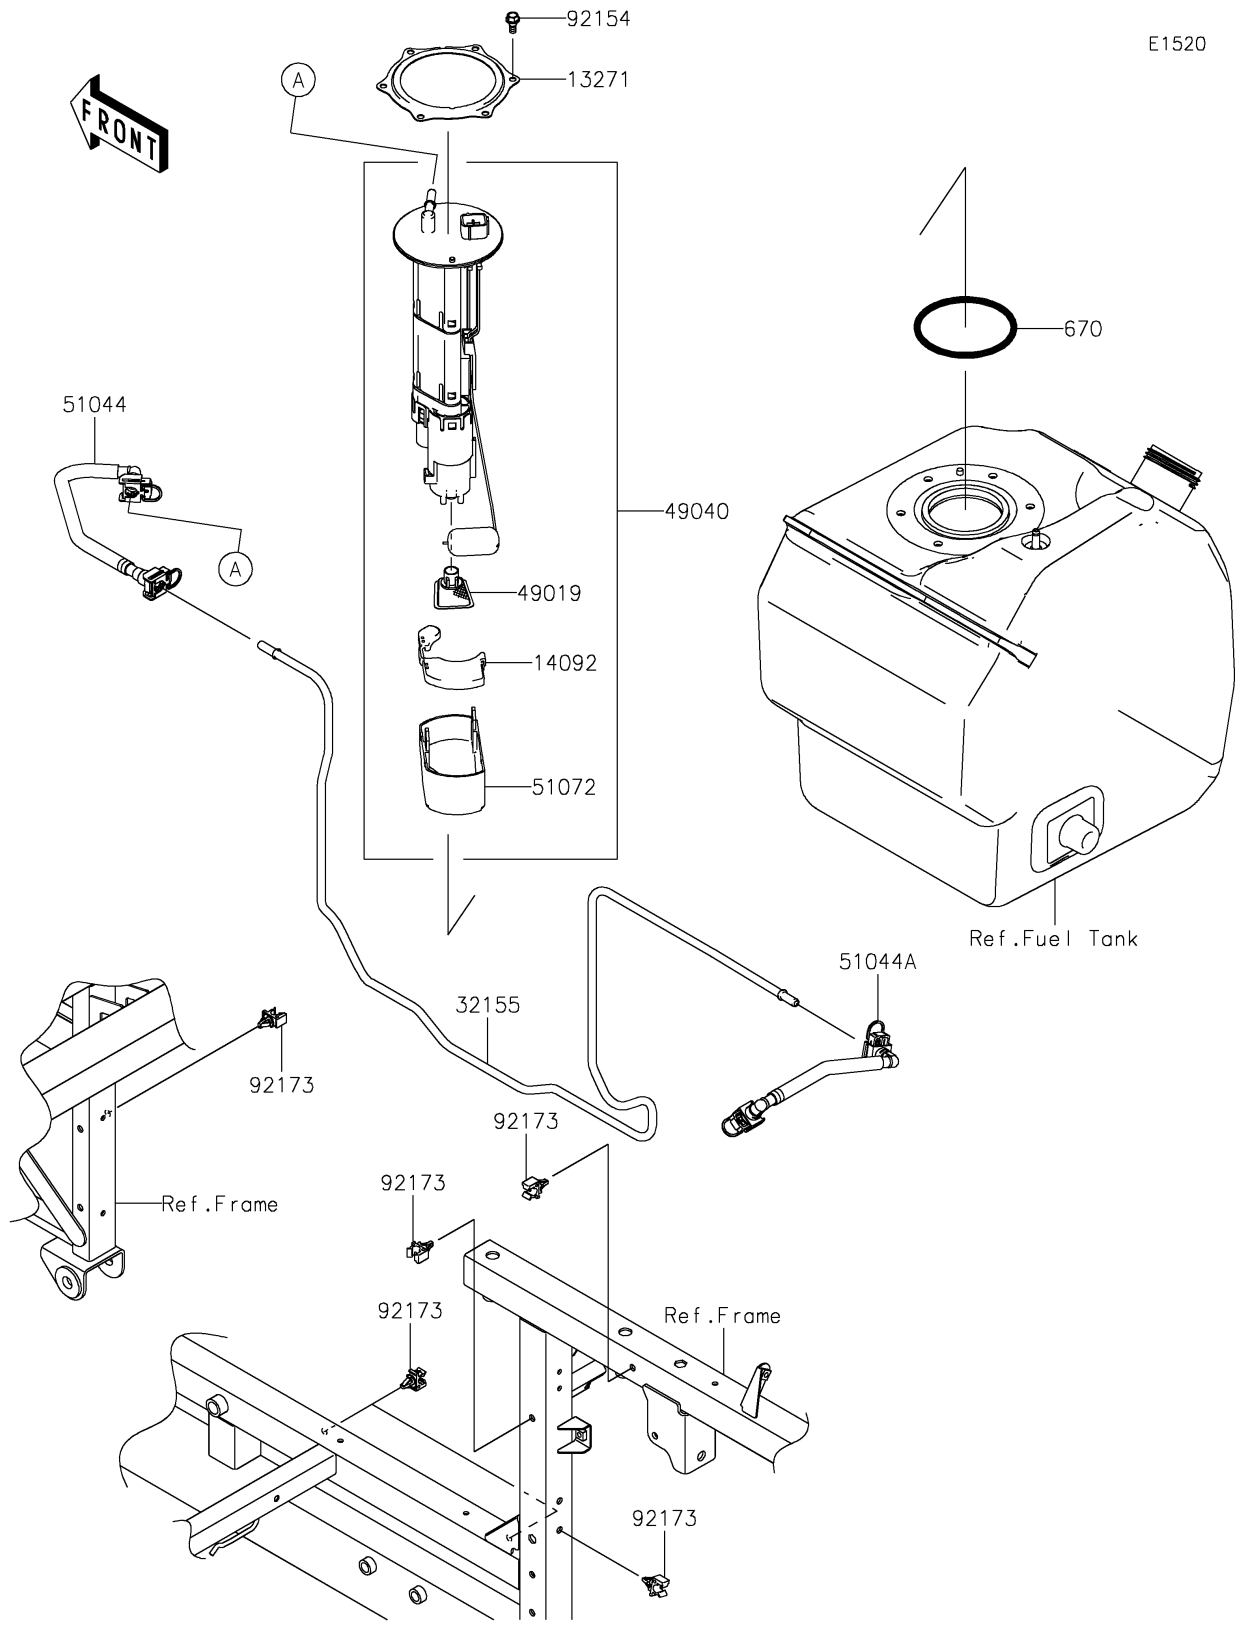

2020 MULE PRO-FX™ EPS LE PARTS DIAGRAM

Fuel Pump

E1520

2020 MULE PRO-FX™ EPS LE PARTS LIST

Fuel Pump

ITEM NAME	PART NUMBER	QUANTITY
PLATE (Ref # 13271)	13271-0980	1
COVER (Ref # 14092)	14092-1044	1
PIPE,FUEL (Ref # 32155)	32155-1619	1
FILTER-FUEL (Ref # 49019)	49019-0013	1
PUMP-FUEL (Ref # 49040)	49040-0733	1
TUBE-ASSY,TANK-PIPE (Ref # 51044)	51044-0833	1
TUBE-ASSY,PIPE-INJECTION PIPE (Ref # 51044A)	51044-0834	1
CHAMBER-FUEL (Ref # 51072)	51072-0003	1
O RING (Ref # 670)	670E5090	1
BOLT,FUEL PUMP (Ref # 92154)	92154-1326	6
CLAMP,FUEL PIPE (Ref # 92173)	92173-1213	6