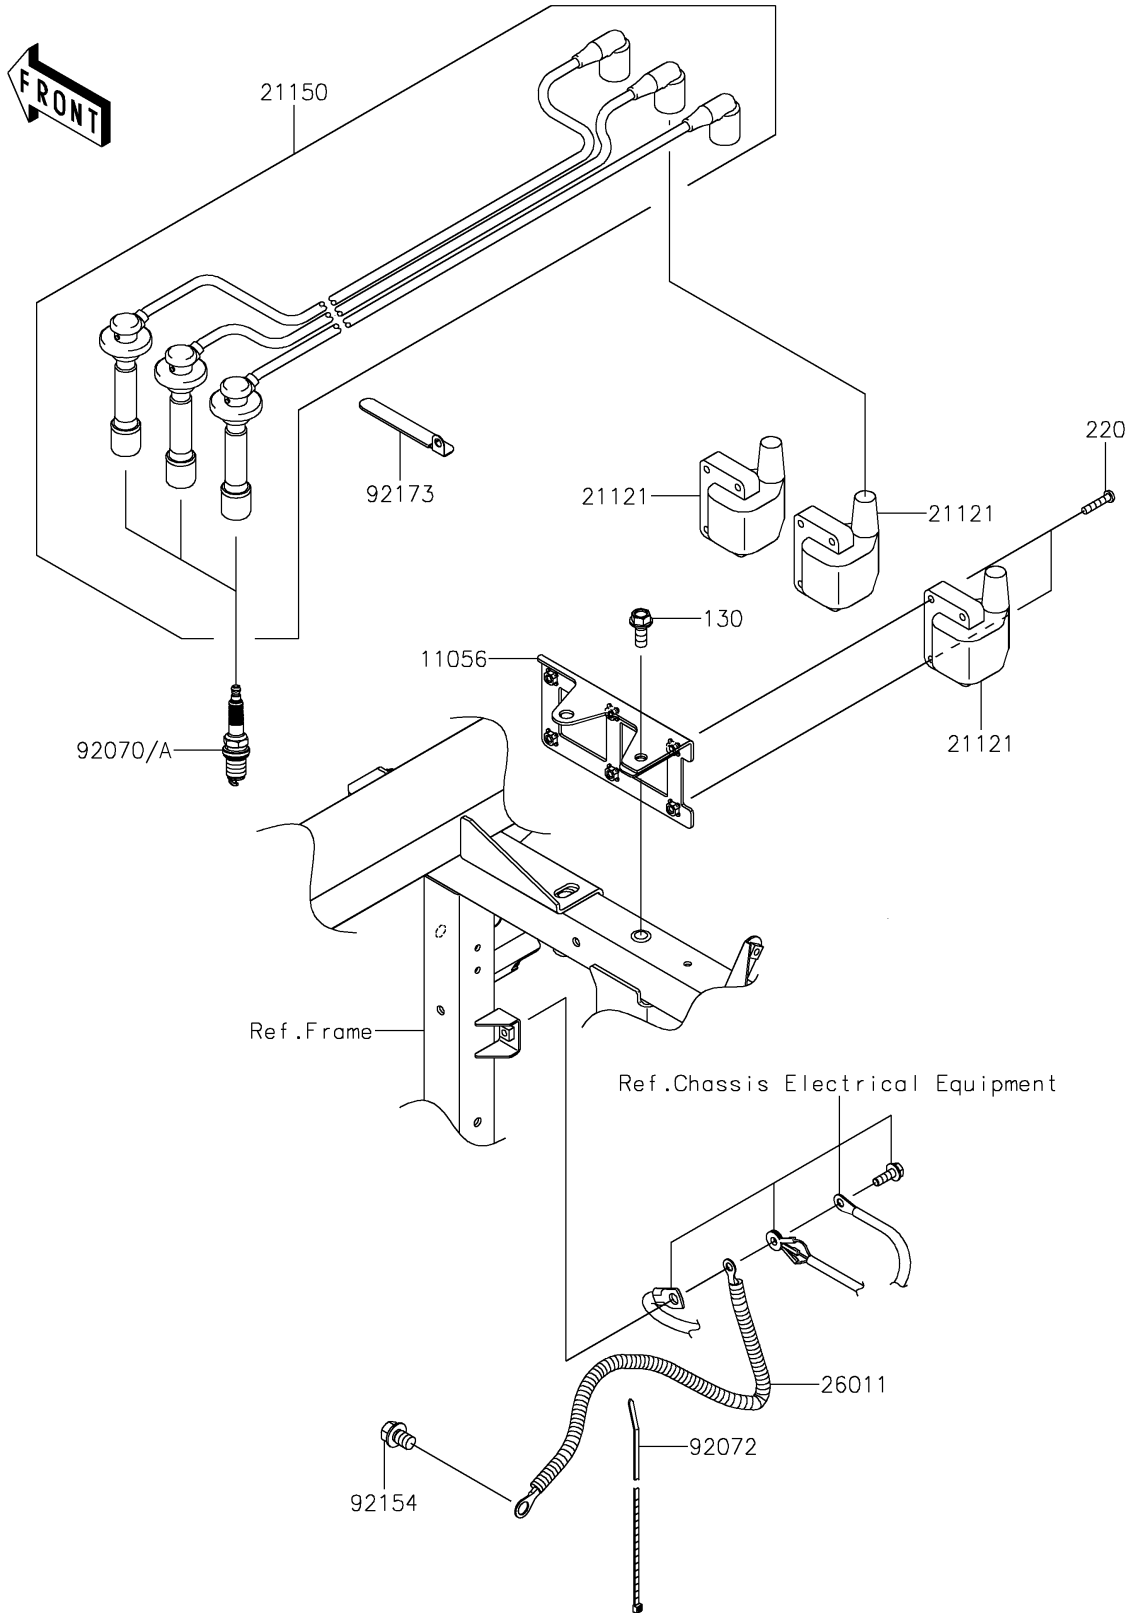

# 2020 MULE PRO-FX™ EPS LE PARTS DIAGRAM

Ignition System

E1830

### Ignition System

ITEM NAME	PART NUMBER	QUANTITY
BRACKET (Ref # 11056)	11056-7248	1
BOLT-FLANGED,8X20 (Ref # 130)	130BA0820	1
COIL-IGNITION (Ref # 21121)	21121-0724	3
CORD-ASSY,HIGH TENSION (Ref # 21150)	21150-0013	1
SCREW-PAN-CROS,5X25 (Ref # 220)	220AA0525	6
WIRE-LEAD (Ref # 26011)	26011-0846	1
PLUG-SPARK,7026(TORCH) (Ref # 92070)	92070-0048	3
PLUG-SPARK,IFR6B11(NGK) (Ref # 92070A)		3
BAND,L=292.1 (Ref # 92072)	92072-3509	1
BOLT,FLANGED,10X14 (Ref # 92154)	92154-1383	1
CLAMP (Ref # 92173)	92173-1056	1