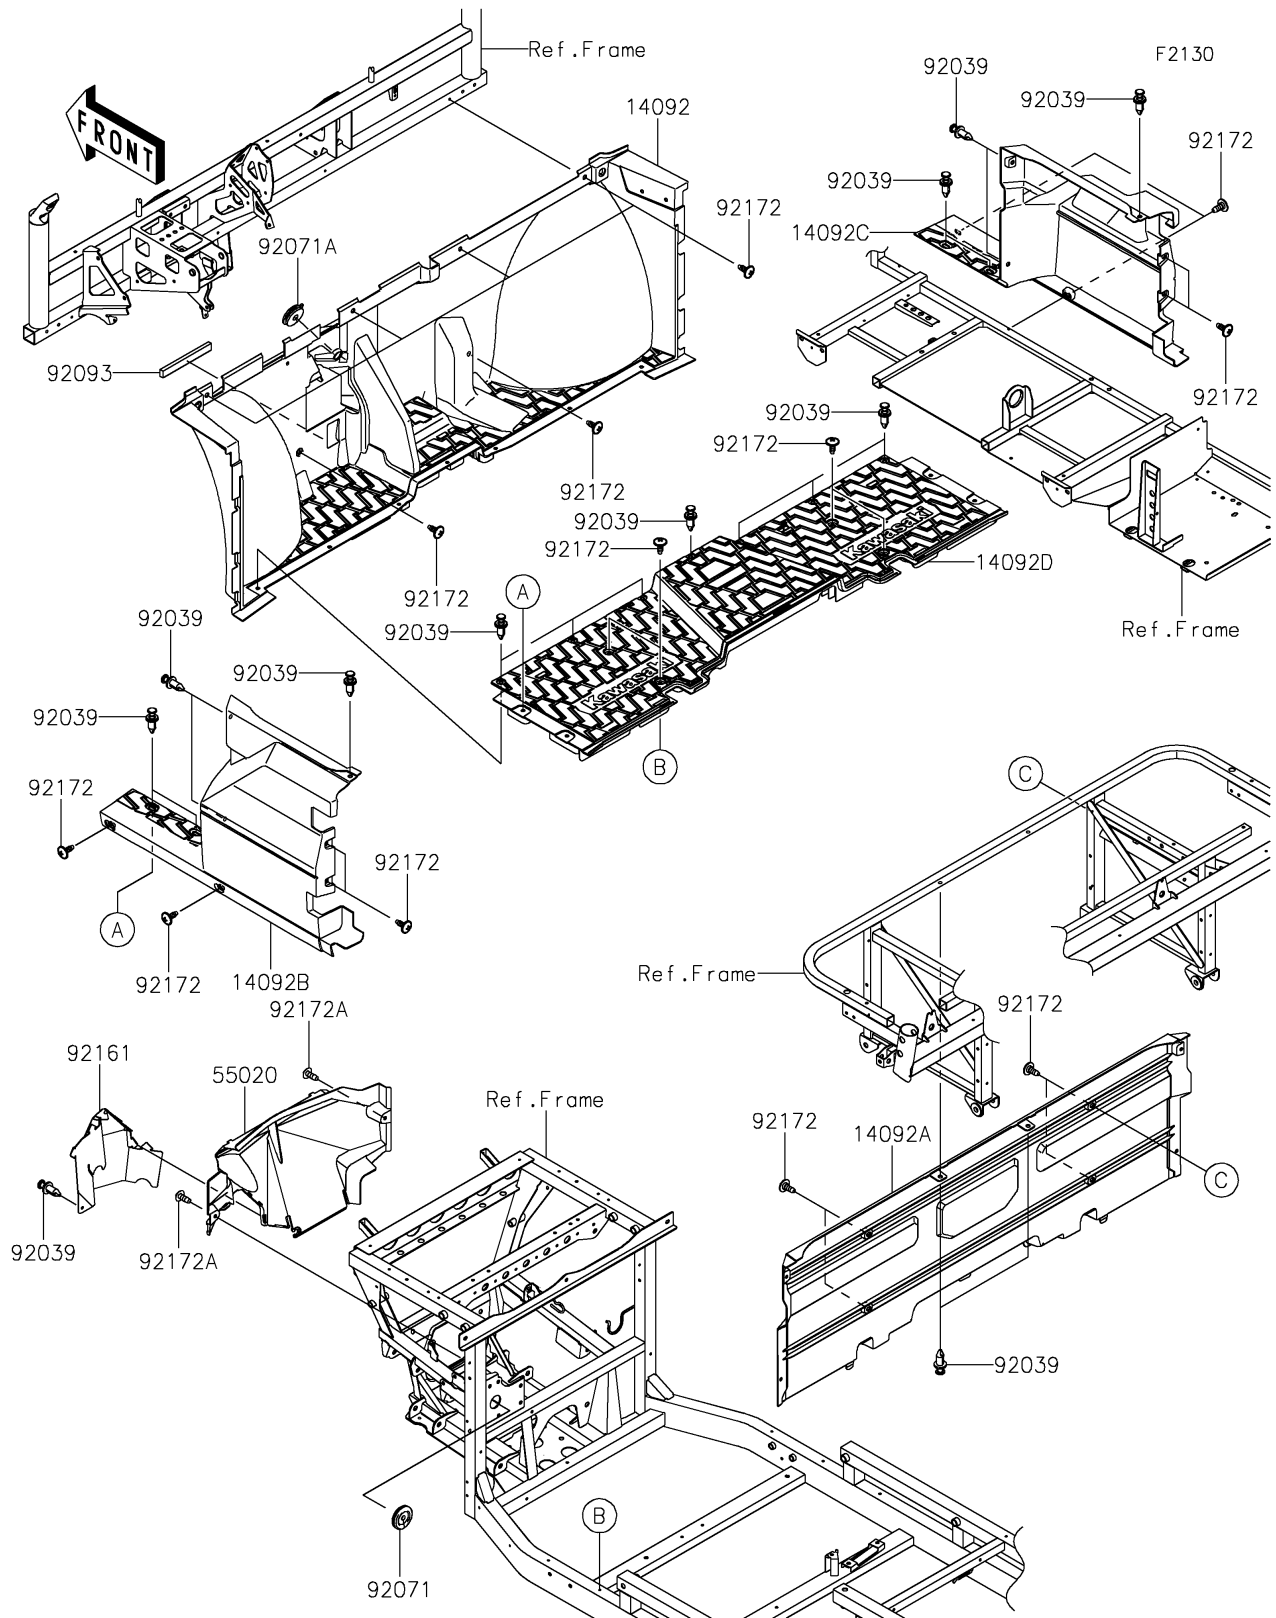

# 2019 MULE PRO-FX™ EPS LE PARTS DIAGRAM

## Frame Fittings(Front)

### Frame Fittings(Front)

ITEM NAME	PART NUMBER	QUANTITY
COVER,FR FLOOR (Ref # 14092)	14092-1184	1
COVER,FR SEAT (Ref # 14092A)	14092-1185	1
COVER,SIDE,LH,FR (Ref # 14092B)	14092-1188	1
COVER,SIDE,RH,FR (Ref # 14092C)	14092-1189	1
COVER,FLOOR,BOTTOM (Ref # 14092D)	14092-1196	1
GUARD (Ref # 55020)	55020-0961	1
RIVET (Ref # 92039)	92039-0776	20
GROMMET,9X45X9 (Ref # 92071)	92071-0728	1
GROMMET,8X22X8 (Ref # 92071A)	92071-0753	1
SEAL,10X20X165 (Ref # 92093)	92093-0617	1
DAMPER (Ref # 92161)	92161-1649	1
SCREW,6X16 (Ref # 92172)	92172-0711	22
SCREW,TAPPING,6X16 (Ref # 92172A)	92172-0739	2