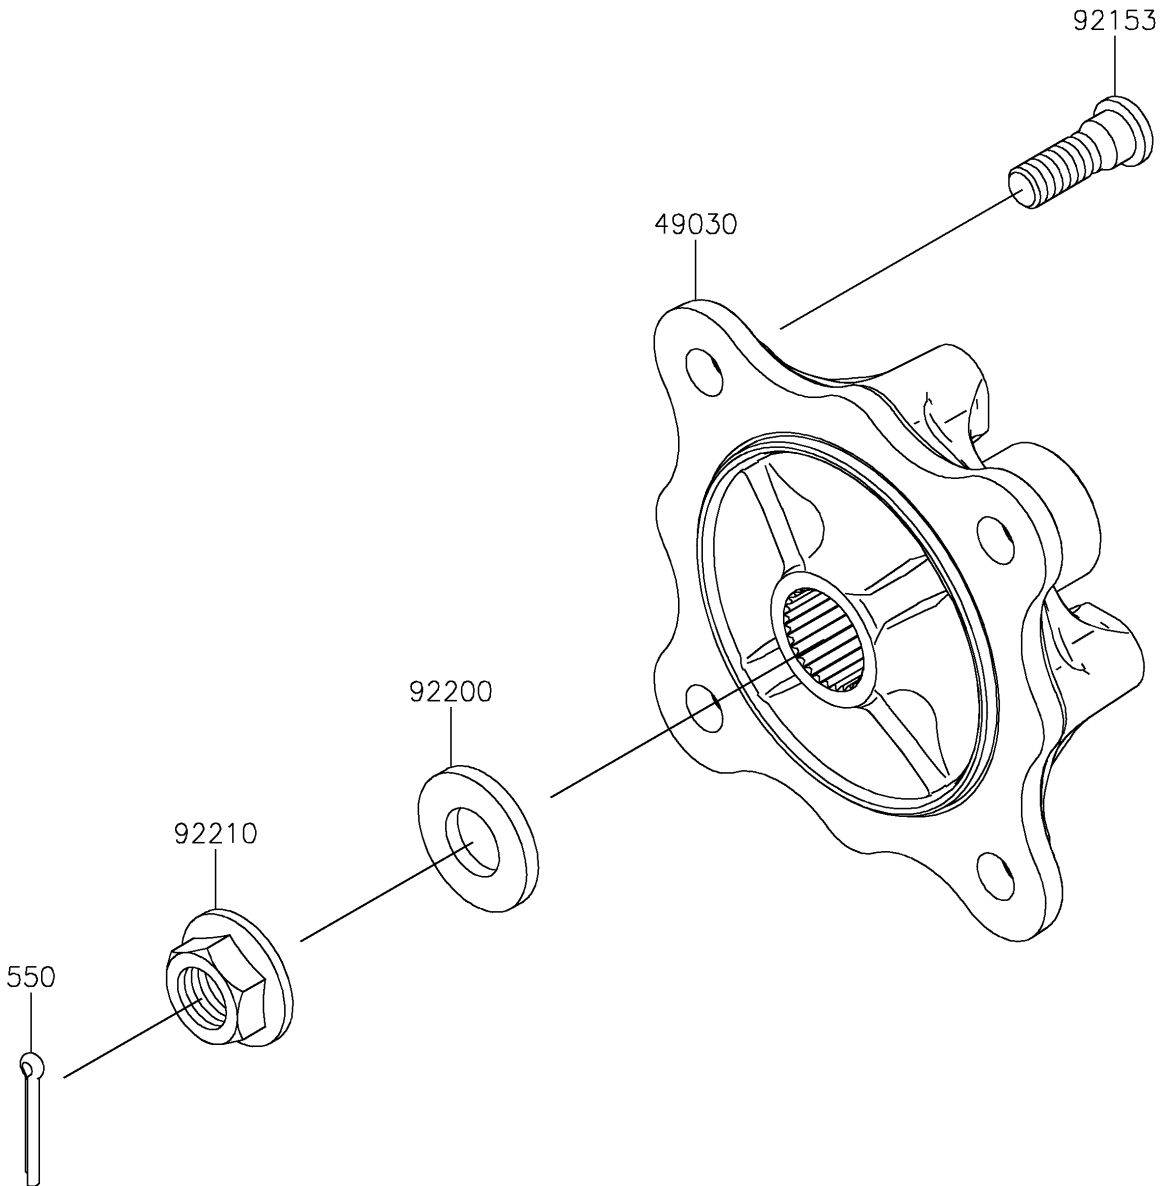

2020 MULE PRO-FX™ EPS LE PARTS DIAGRAM

Rear Hubs/Brakes

F2240

2020 MULE PRO-FX™ EPS LE PARTS LIST

Rear Hubs/Brakes

ITEM NAME	PART NUMBER	QUANTITY
HUB,RR (Ref # 49030)	49030-0049	2
PIN-COTTER,4.0X30 (Ref # 550)	550AA4030	2
BOLT,12MM (Ref # 92153)	92153-1915	8
WASHER,20.3X41X4.5 (Ref # 92200)	92200-0921	2
NUT,FLANGED,20MM (Ref # 92210)	92210-2093	2