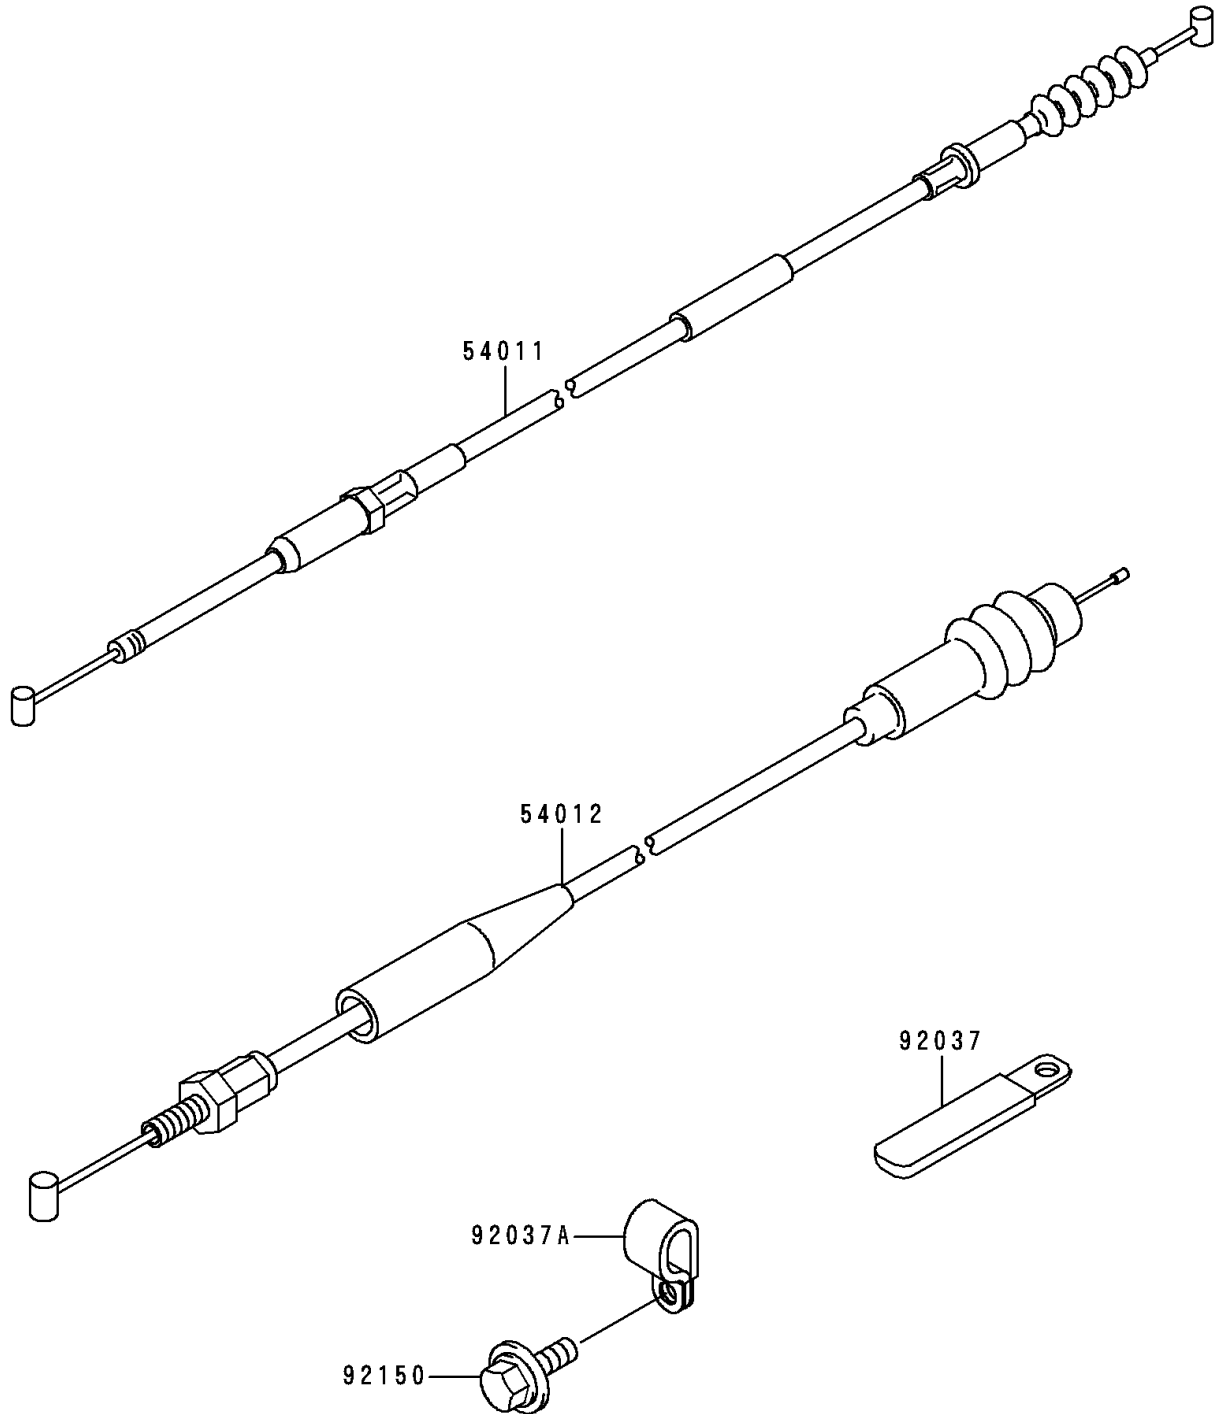

1998 KX125 PARTS DIAGRAM

Cables

F 2 5 4 0

1998 KX125 PARTS LIST

Cables

ITEM NAME	PART NUMBER	QUANTITY
CABLE-CLUTCH (Ref # 54011)	54011-1366	1
CABLE-THROTTLE (Ref # 54012)	54012-1561	1
CLAMP,L=45 (Ref # 92037)	92037-1539	1
CLAMP (Ref # 92037A)	92037-1608	1
BOLT,6X14 (Ref # 92150)	92150-1340	1