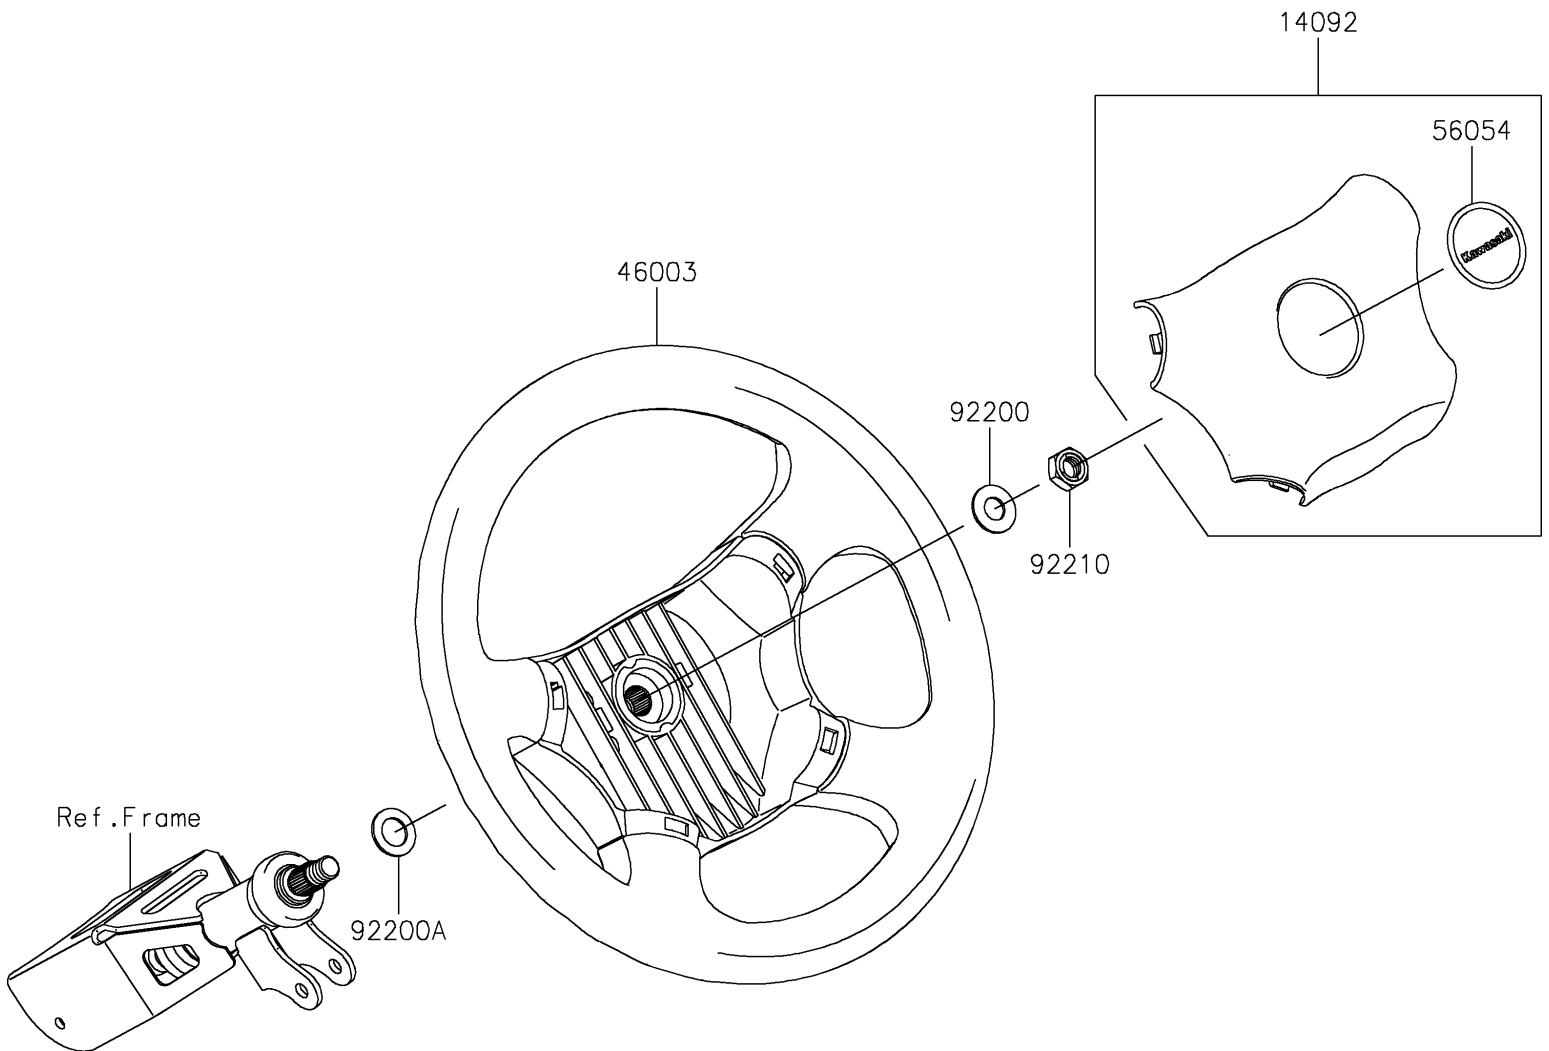

# 2018 MULE PRO-FX™ EPS LE PARTS DIAGRAM

Steering Wheel

F2311

## 2018 MULE PRO-FX™ EPS LE PARTS LIST

### Steering Wheel

ITEM NAME	PART NUMBER	QUANTITY
COVER,HORN SWITCH (Ref # 14092)	14092-1029	1
HANDLE (Ref # 46003)	46003-0595	1
MARK,CENTER LOGO,KAWASAKI (Ref # 56054)	56054-1188	1
WASHER,12.1X25X1.6 (Ref # 92200)	92200-0455	1
WASHER,15X25X1.6 (Ref # 92200A)	92200-0460	1
NUT,LOCK,12MM (Ref # 92210)	92210-1249	1