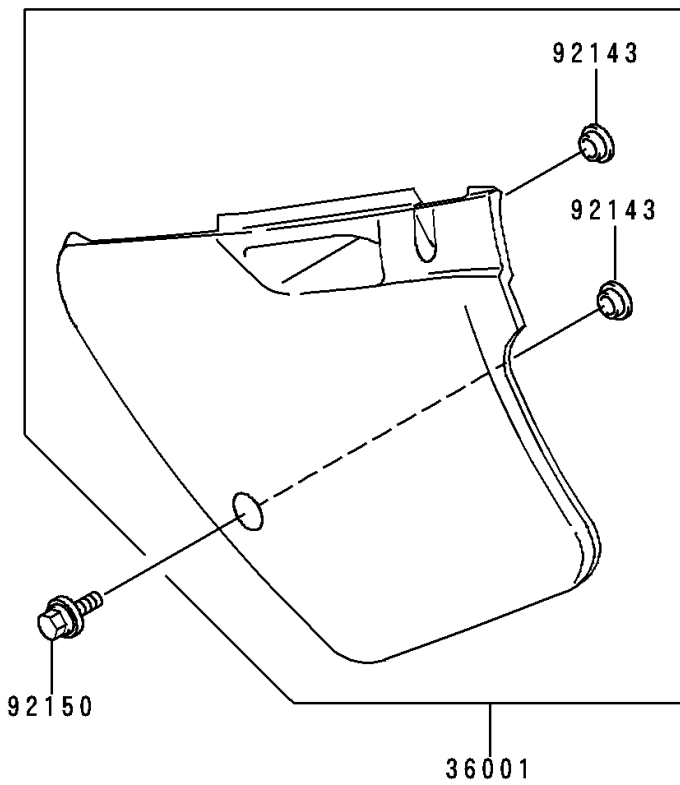

1998 KX125 PARTS DIAGRAM

Side Covers

F2611

1998 KX125 PARTS LIST

Side Covers

ITEM NAME	PART NUMBER	QUANTITY
COVER-SIDE,LH,P.WHITE (Ref # 36001)	36001-1538-6F	1
COVER-SIDE,RH,P.WHITE (Ref # 36001A)	36001-1539-6F	1
COLLAR (Ref # 92143)	92143-1196	4
BOLT,6X20 (Ref # 92150)	92150-1339	2