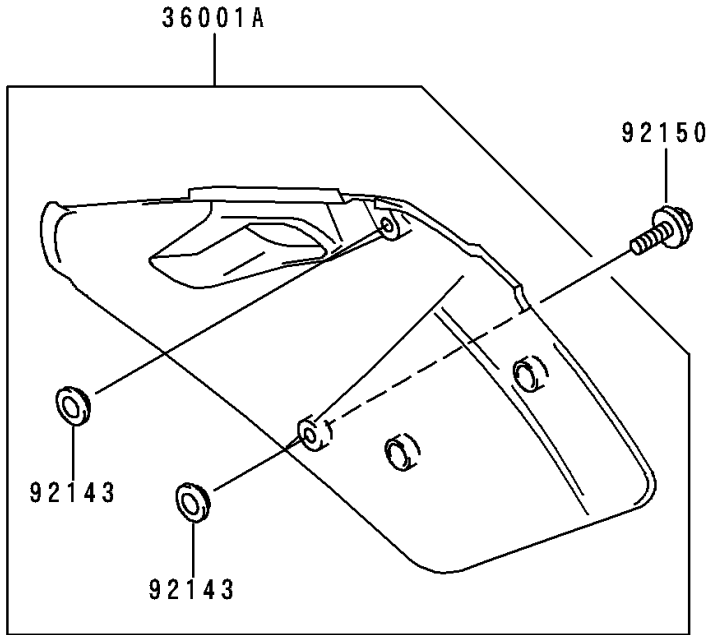

1998 KX125 PARTS DIAGRAM

Side Covers

F2611

1998 KX125 PARTS LIST

Side Covers

ITEM NAME	PART NUMBER	QUANTITY
COVER-SIDE,LH,P.WHITE (Ref # 36001)	36001-1538-6F	1
COVER-SIDE,RH,P.WHITE (Ref # 36001A)	36001-1539-6F	1
COLLAR (Ref # 92143)	92143-1196	4
BOLT,6X20 (Ref # 92150)	92150-1339	2