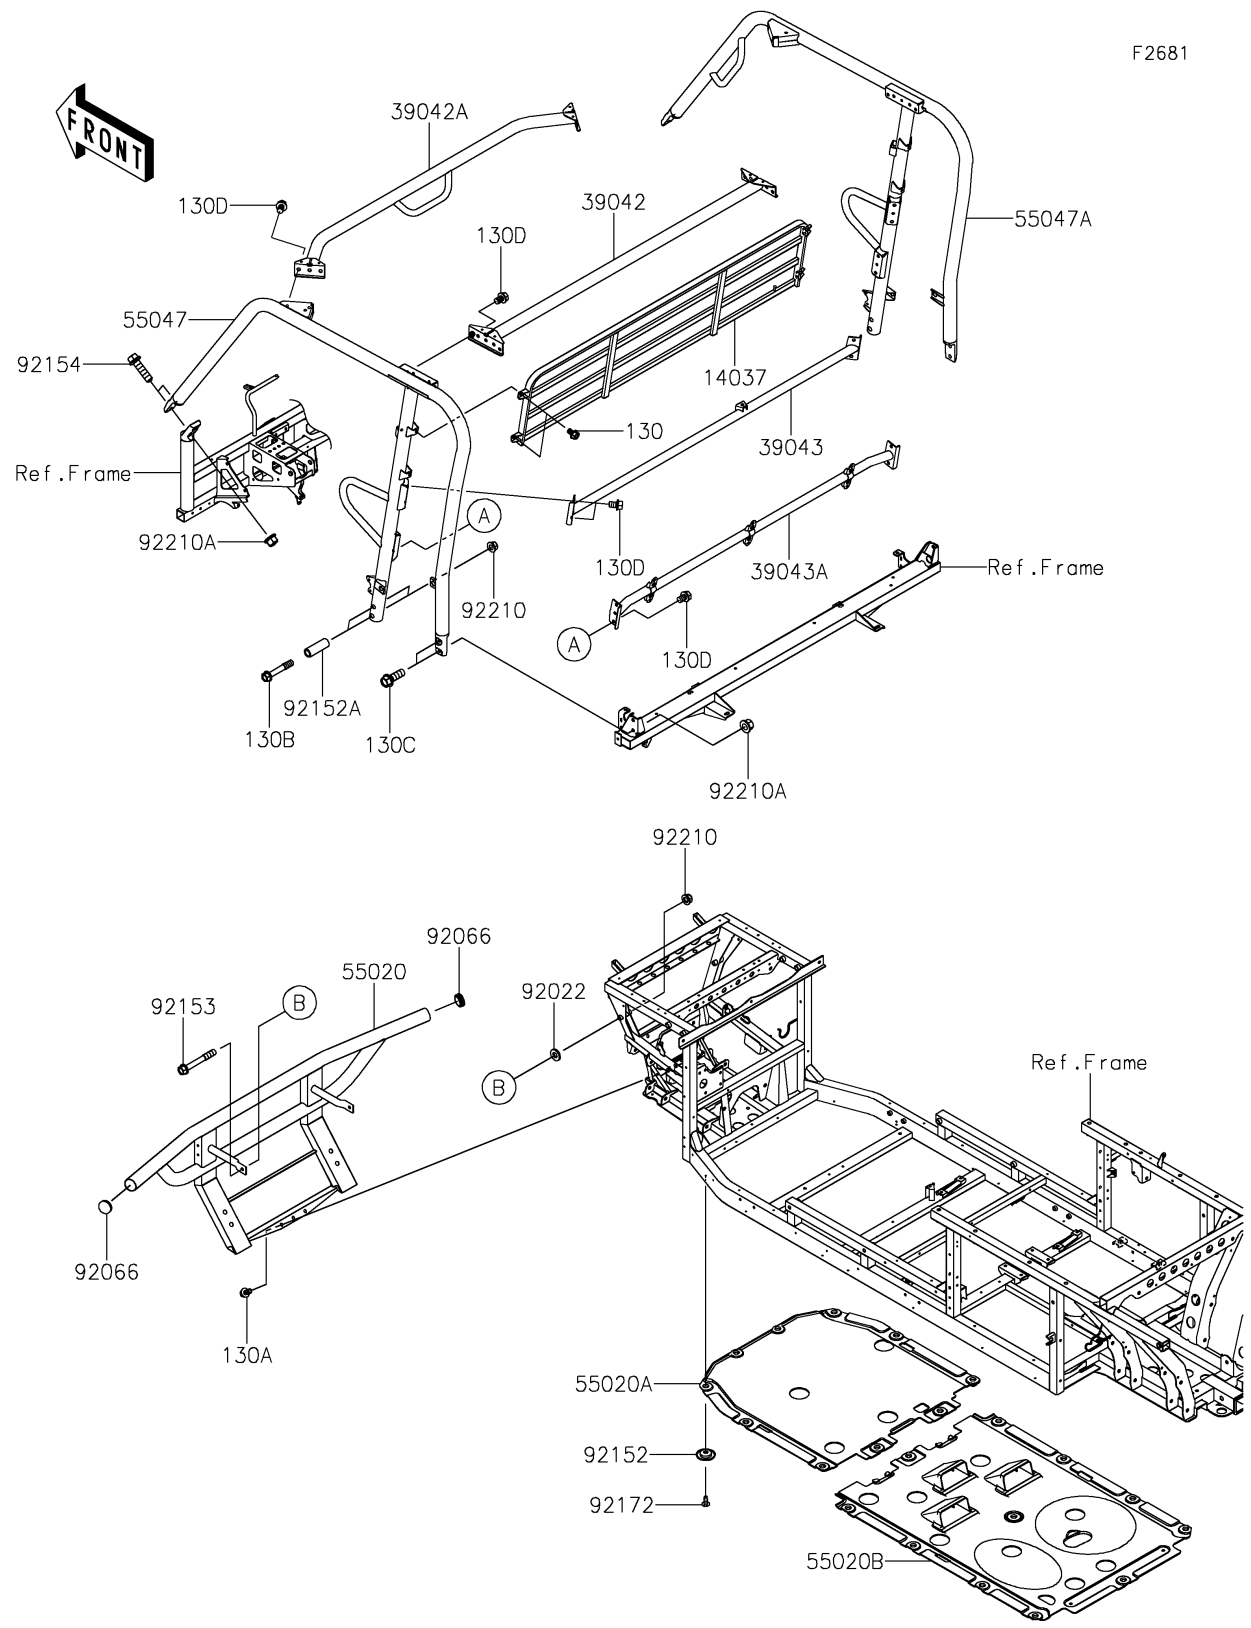

# 2020 MULE PRO-FX™ EPS LE PARTS DIAGRAM

Guards/Cab Frame

F2681

## 2020 MULE PRO-FX™ EPS LE PARTS LIST

### Guards/Cab Frame

ITEM NAME	PART NUMBER	QUANTITY
BOLT-FLANGED,8X12 (Ref # 130)	130BA0812	4
BOLT-FLANGED,8X16 (Ref # 130A)	130BA0816	3
BOLT-FLANGED,10X60 (Ref # 130B)	130BA1060	4
BOLT-FLANGED,12X35 (Ref # 130C)	130BA1235	4
BOLT-FLANGED,10X14 (Ref # 130D)	130CA1014	20
SCREEN,T.BLACK (Ref # 14037)	14037-0758-388	1
CROSSMEMBER,RR,T.BLACK (Ref # 39042)	39042-0015-388	1
CROSSMEMBER,FR,T.BLACK (Ref # 39042A)	39042-0016-388	1
CROSSMEMBER-COMP,B-P.,UPP,BLK (Ref # 39043)	39043-0016-388	1
CROSSMEMBER-COMP,B-P.,LWR,BLK (Ref # 39043A)	39043-0017-388	1
GUARD,FR PIPE,T.BLACK (Ref # 55020)	55020-0933-388	1
GUARD,SKID PLATE (Ref # 55020A)	55020-0934	1
GUARD,SKID PLATE (Ref # 55020B)	55020-0935	1
BAR-COMP,B-PILLAR,LH,T.BLACK (Ref # 55047)	55047-0363-388	1
BAR-COMP,B-PILLAR,RH,T.BLACK (Ref # 55047A)	55047-0364-388	1
WASHER,10X22X3 (Ref # 92022)	92022-1365	2
PLUG (Ref # 92066)	92066-0769	2
COLLAR (Ref # 92152)	92152-0784	21
COLLAR,10.5X16X47 (Ref # 92152A)	92152-1800	4
BOLT,FLANGED,10X75 (Ref # 92153)	92153-1384	2
BOLT,FLANGED,12X45 (Ref # 92154)	92154-1420	4
SCREW,TAPPING,6X16 (Ref # 92172)	92172-0739	21
NUT,LOCK,FLANGED,10MM (Ref # 92210)	92210-0276	6
NUT,12MM (Ref # 92210A)	92210-0603	8