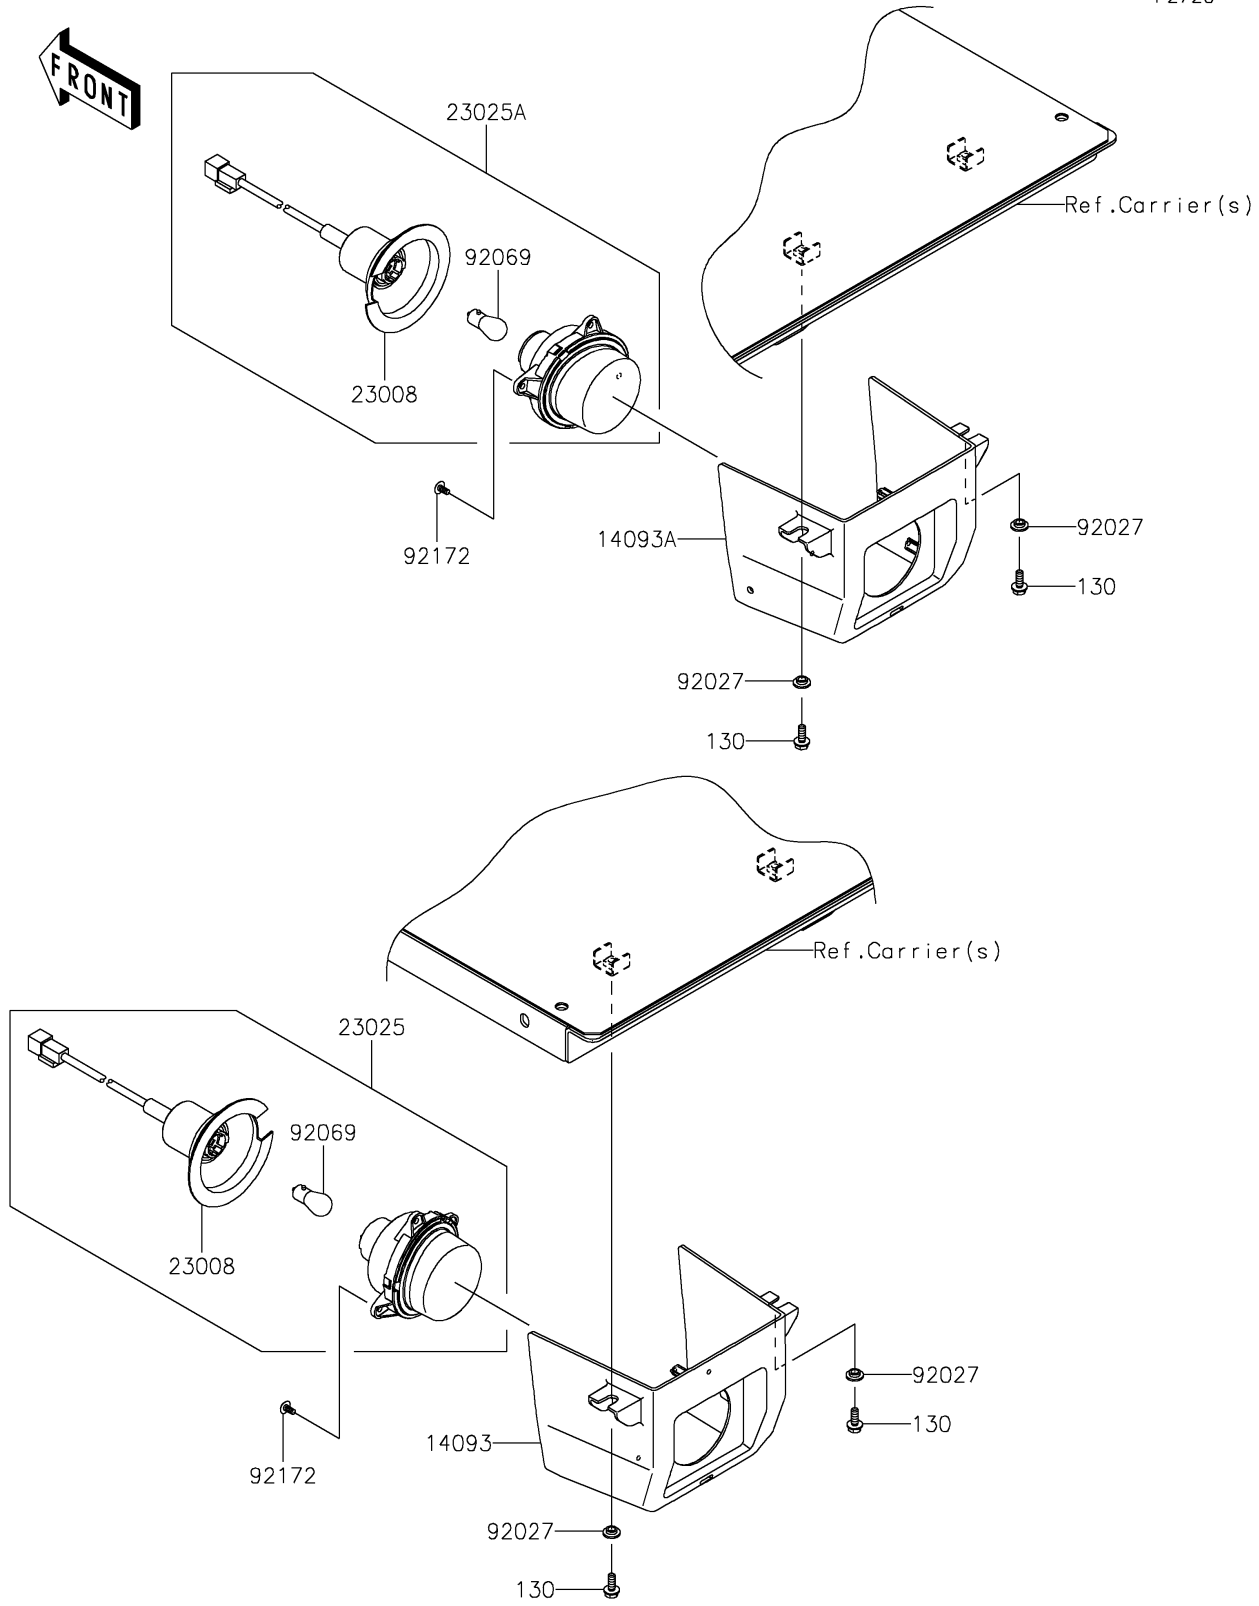

2020 MULE PRO-FX™ EPS LE PARTS DIAGRAM

Taillight(s)

F2720

2020 MULE PRO-FX™ EPS LE PARTS LIST

Taillight(s)

ITEM NAME	PART NUMBER	QUANTITY
BOLT-FLANGED,6X16 (Ref # 130)	130CA0616	4
COVER,TAIL LAMP,LH (Ref # 14093)	14093-0580	1
COVER,TAIL LAMP,RH (Ref # 14093A)	14093-0581	1
SOCKET-ASSY (Ref # 23008)	23008-0162	2
LAMP-TAIL,LH (Ref # 23025)	23025-0334	1
LAMP-TAIL,RH (Ref # 23025A)	23025-0341	1
COLLAR,L=4.6 (Ref # 92027)	92027-1168	4
BULB,12V 21/5W (Ref # 92069)	92069-0072	2
SCREW,TAPPING,5X10 (Ref # 92172)	92172-0262	6