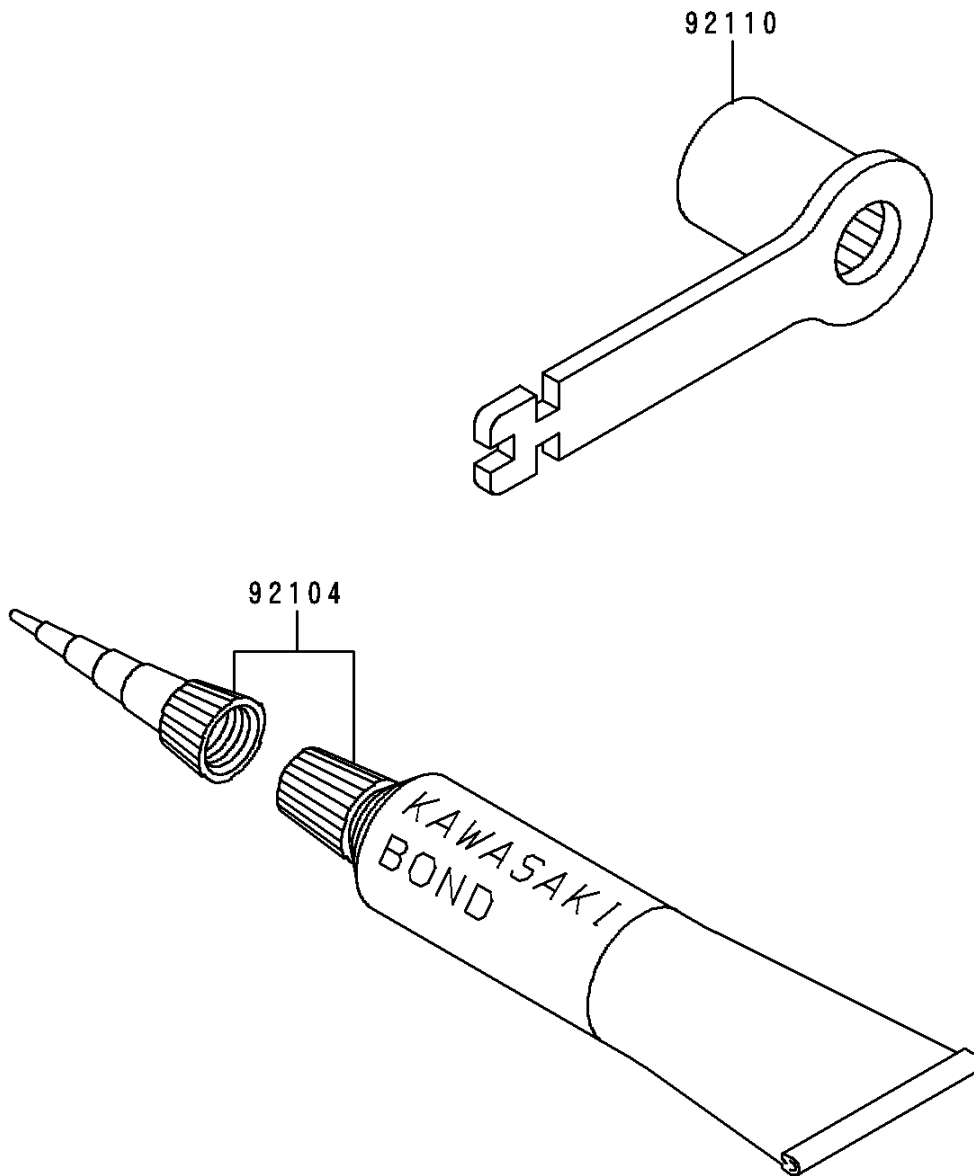

1998 KX125 PARTS DIAGRAM

Owner's Tools

F2810

1998 KX125 PARTS LIST

Owner's Tools

ITEM NAME	PART NUMBER	QUANTITY
GASKET-LIQUID,TUBE,100G,SILVER (Ref # 92104)	92104-002	1
TOOL-WRENCH,BOX,21MM&SPOKE (Ref # 92110)	92110-1176	1