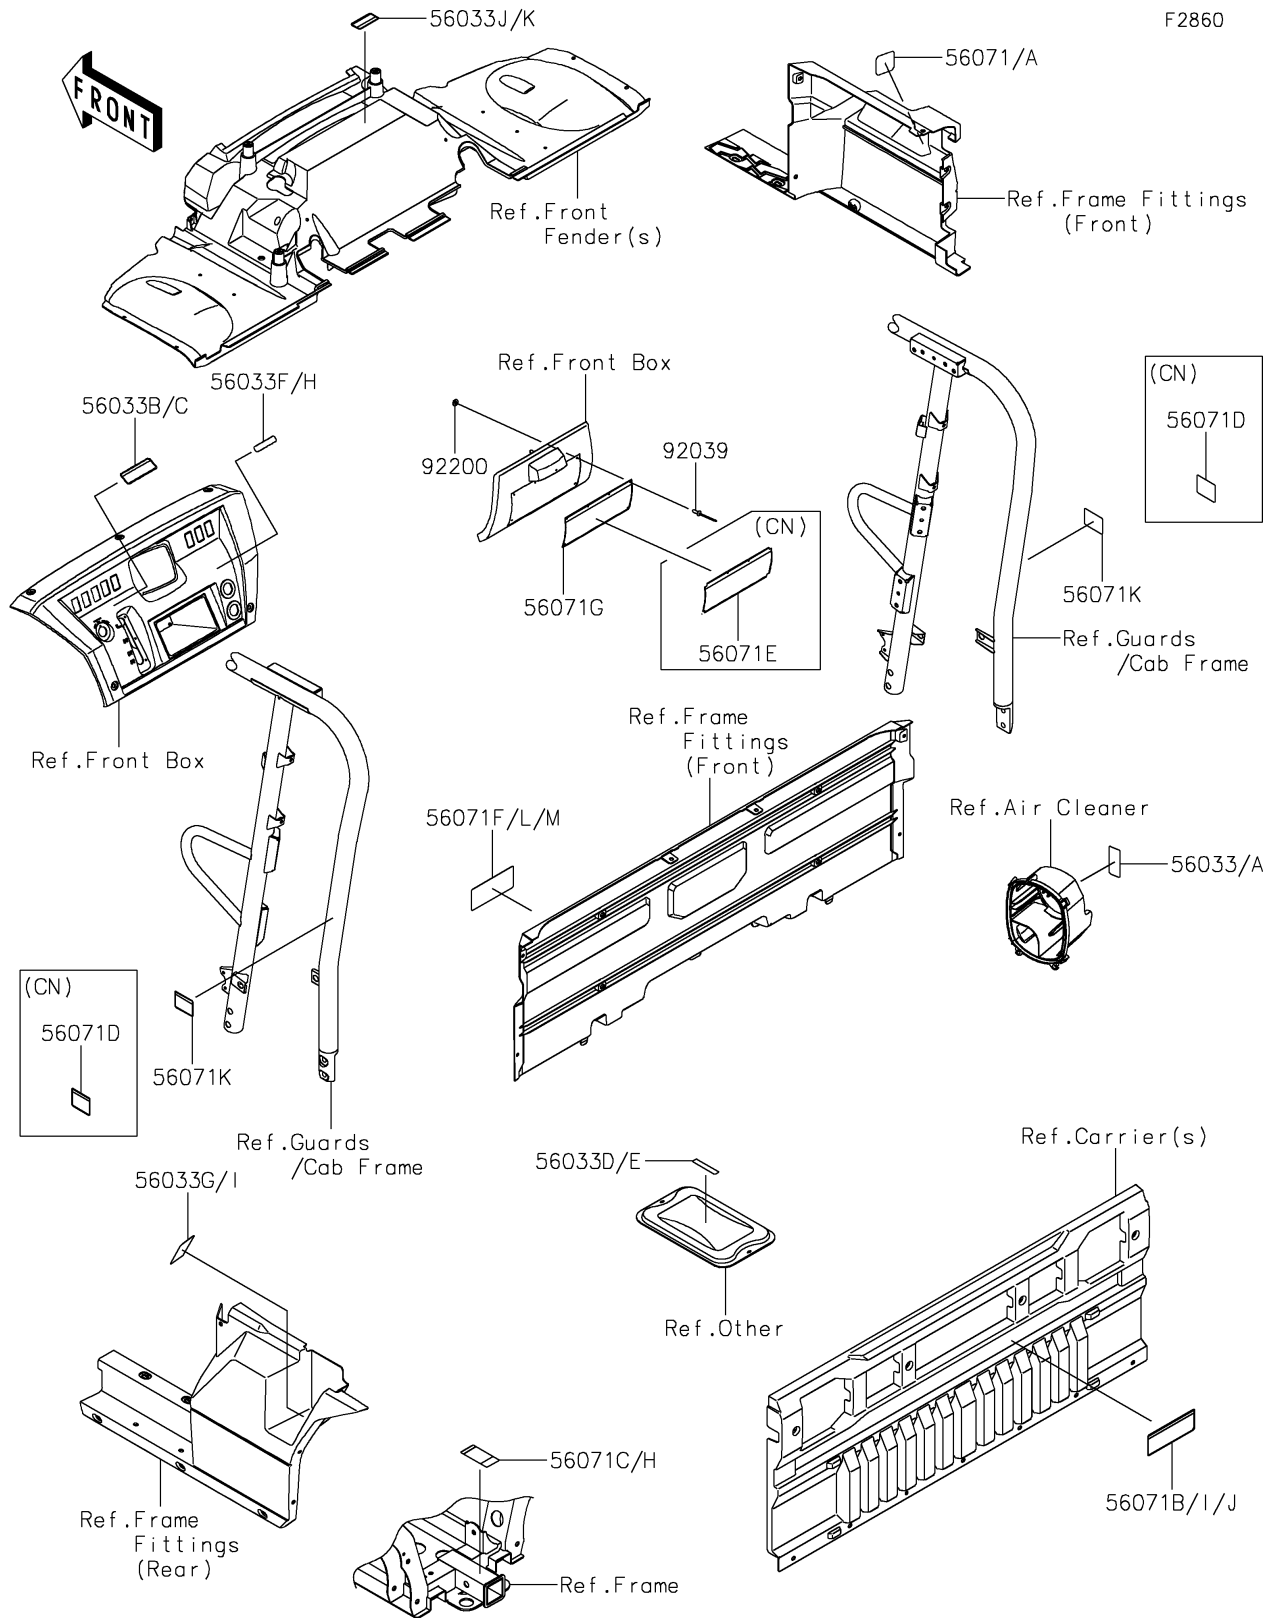

2020 MULE PRO-FX™ EPS LE PARTS DIAGRAM

Labels

2020 MULE PRO-FX™ EPS LE PARTS LIST

Labels

ITEM NAME	PART NUMBER	QUANTITY
LABEL-MANUAL,AIR CLEANER (Ref # 56033)	56033-0724	1
LABEL-MANUAL,AIR CLEANER (Ref # 56033A)	56033-0731	1
LABEL-MANUAL,SHIFT NOTICE (Ref # 56033B)	56033-0822	1
LABEL-MANUAL,SHIFT NOTICE (Ref # 56033C)	56033-0826	1
LABEL-MANUAL,STORAGE MAX LOAD (Ref # 56033D)	56033-0966	1
LABEL-MANUAL,STORAGE MAX LOAD (Ref # 56033E)	56033-0967	1
LABEL-MANUAL,DC OUTLET (Ref # 56033F)	56033-0993	1
LABEL-MANUAL,DRIVE BELT (Ref # 56033G)	56033-0996	1
LABEL-MANUAL,DC OUTLET (Ref # 56033H)	56033-0997	1
LABEL-MANUAL,DRIVE BELT (Ref # 56033I)	56033-1000	1
LABEL-MANUAL,FRONT HOOD (Ref # 56033J)	56033-1379	1
LABEL-MANUAL,FRONT HOOD (Ref # 56033K)	56033-1380	1
LABEL-WARNING,GASOLINE (Ref # 56071)	56071-0588	1
LABEL-WARNING,GASOLINE (Ref # 56071A)	56071-0593	1
LABEL-WARNING,CARGO CAPA. (Ref # 56071B)	56071-0700	1
LABEL-WARNING,TRAILER HITCH (Ref # 56071C)	56071-0701	1
LABEL-WARNING,BED OPERATION (Ref # 56071D)	56071-0704	2
LABEL-WARNING,GENERAL (Ref # 56071E)	56071-0705	1
LABEL-WARNING,TIRE&LOAD (Ref # 56071F)	56071-0707	1
LABEL-WARNING,GENERAL (Ref # 56071G)	56071-0710	1
LABEL-WARNING,TRAILER HITCH (Ref # 56071H)	56071-0711	1
LABEL-WARNING,CARGO CAPA. (Ref # 56071I)	56071-0715	1
LABEL-WARNING,CARGO CAPA. (Ref # 56071J)	56071-0716	1
LABEL-WARNING,BED OPERATION (Ref # 56071K)	56071-0718	2
LABEL-WARNING,TIRE&LOAD (Ref # 56071L)	56071-0719	1
LABEL-WARNING,TIRE&LOAD (Ref # 56071M)	56071-0721	1
RIVET,3.2X8 (Ref # 92039)	92039-3763	6
WASHER,3.5X8X1 (Ref # 92200)	92200-1251	6