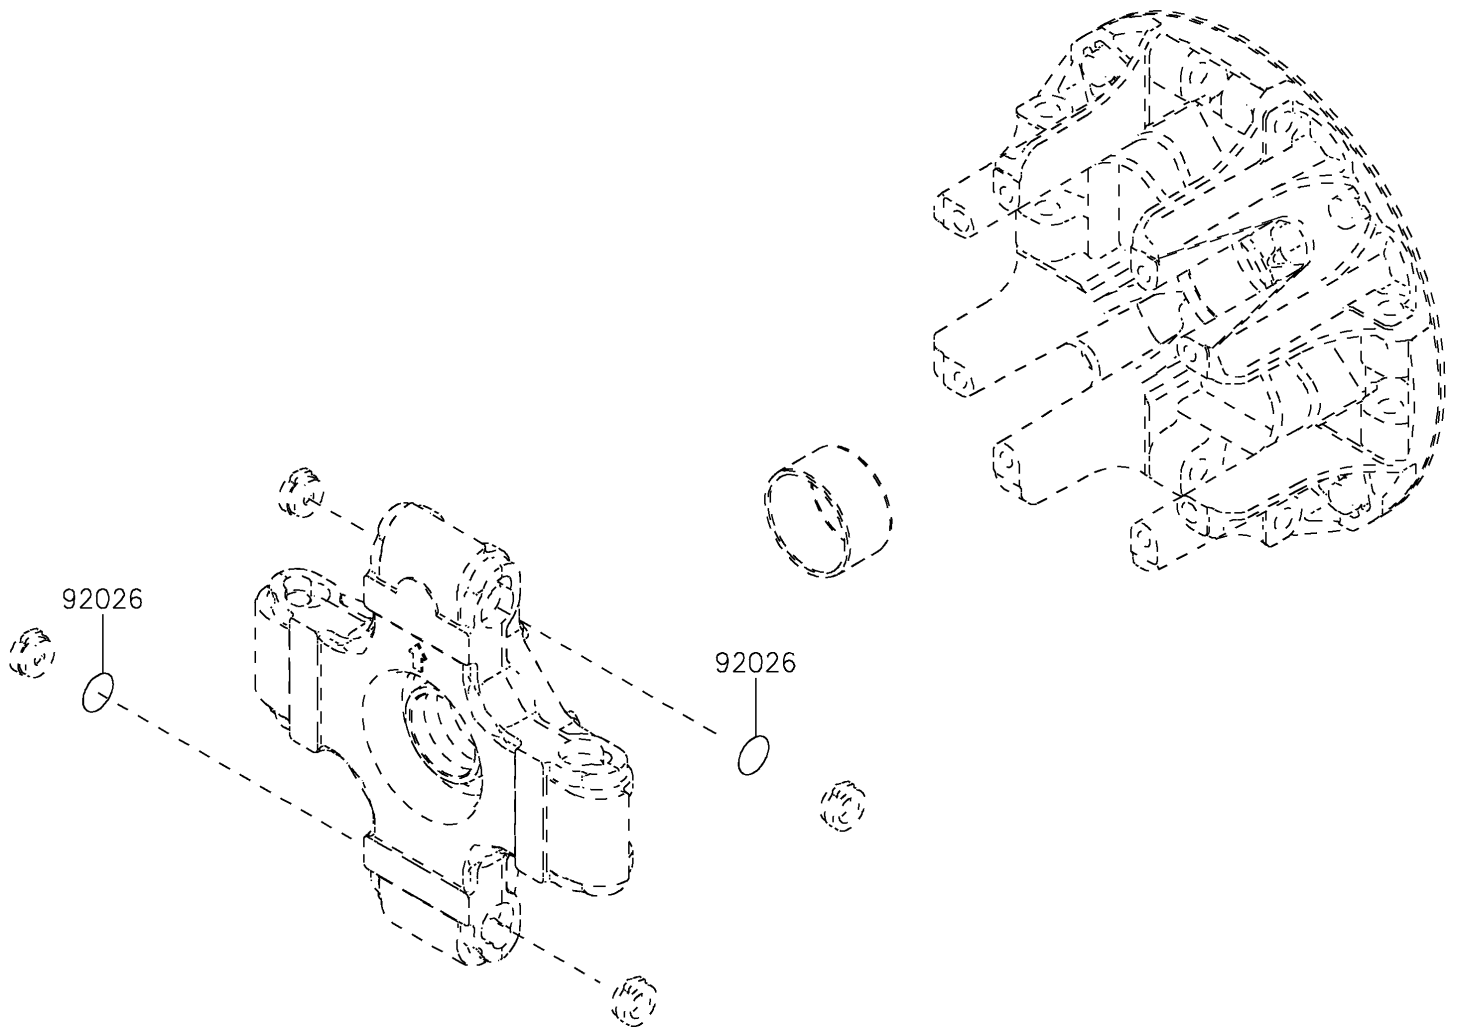

# 2018 MULE PRO-FX™ EPS LE PARTS DIAGRAM

Optional Parts

F2890

(Ref. Drive Converter)

### Optional Parts

ITEM NAME	PART NUMBER	QUANTITY
SPACER,T=0.1 (Ref # 92026)	92026-0038	2