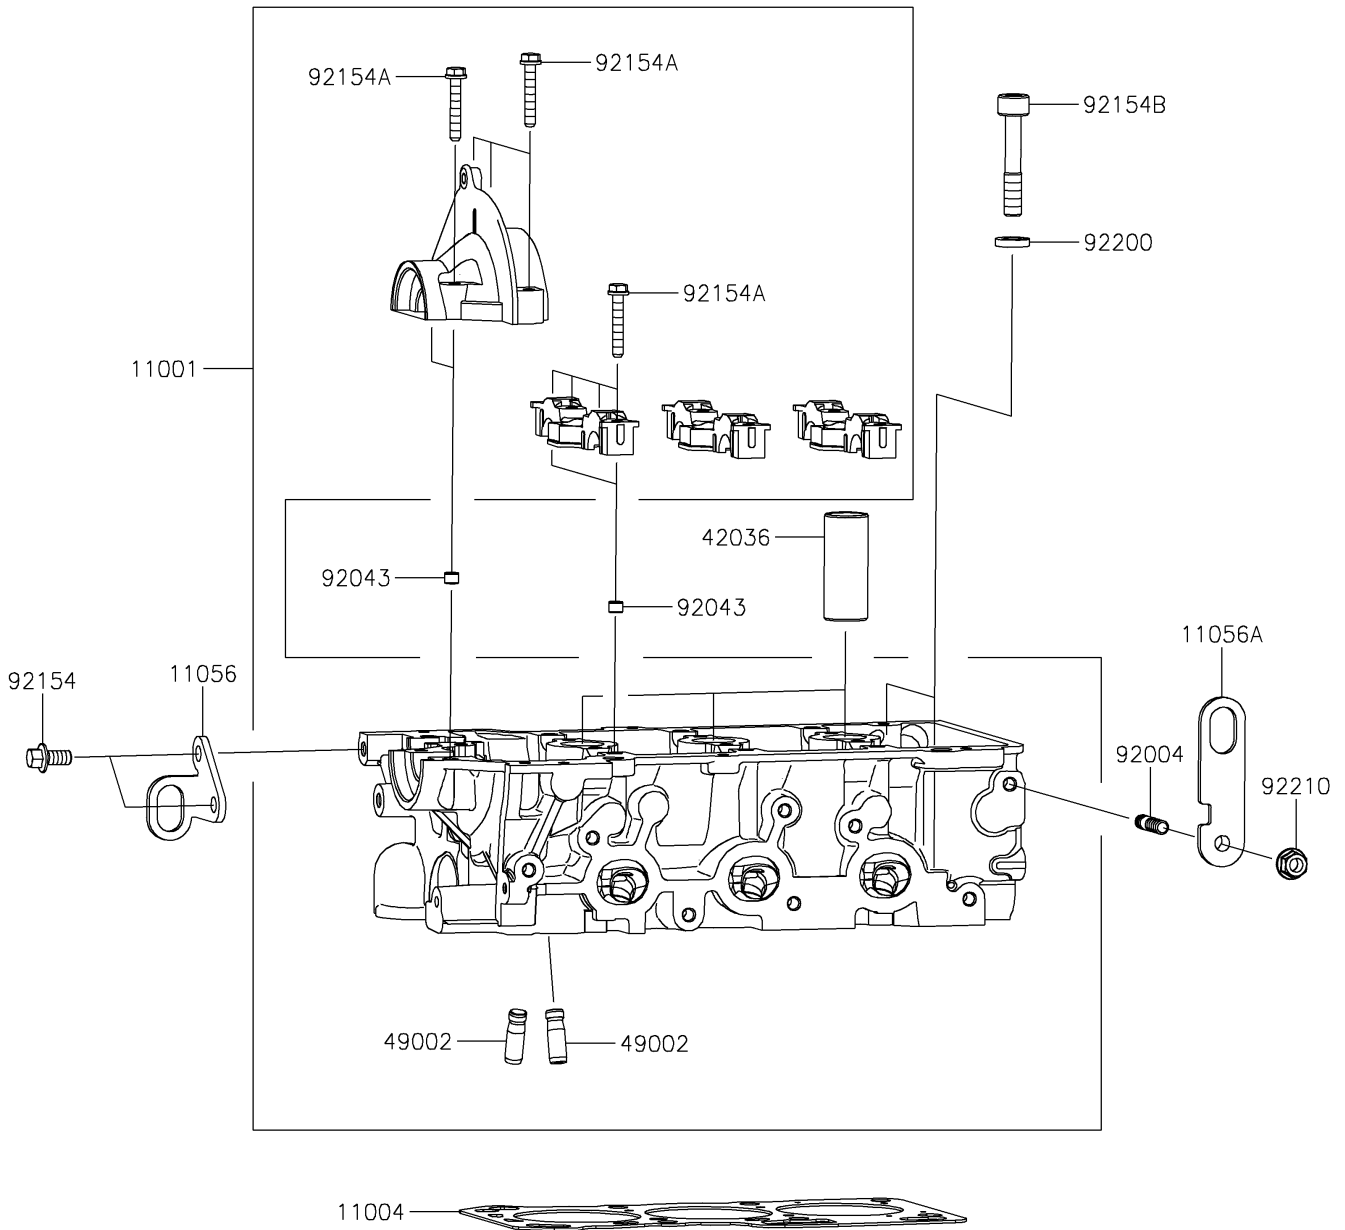

2020 MULE PRO-FXR™ PARTS DIAGRAM

Cylinder Head

E1111

2020 MULE PRO-FXR™ PARTS LIST

Cylinder Head

ITEM NAME	PART NUMBER	QUANTITY
HEAD-CYLINDER (Ref # 11001)	11001-0839	1
GASKET-HEAD (Ref # 11004)	11004-0747	1
BRACKET (Ref # 11056)	11056-7081	1
BRACKET (Ref # 11056A)	11056-7082	1
SLEEVE,SPARK PLUG (Ref # 42036)	42036-0764	3
GUIDE-VALVE (Ref # 49002)	49002-0030	12
STUD (Ref # 92004)	92004-0734	1
PIN (Ref # 92043)	92043-0831	8
BOLT,FLANGED,8X16 (Ref # 92154)	92154-1588	2
BOLT,6X38 (Ref # 92154A)	92154-1589	17
BOLT,SOCKET (Ref # 92154B)	92154-1590	8
WASHER (Ref # 92200)	92200-1683	8
NUT (Ref # 92210)	92210-0944	1