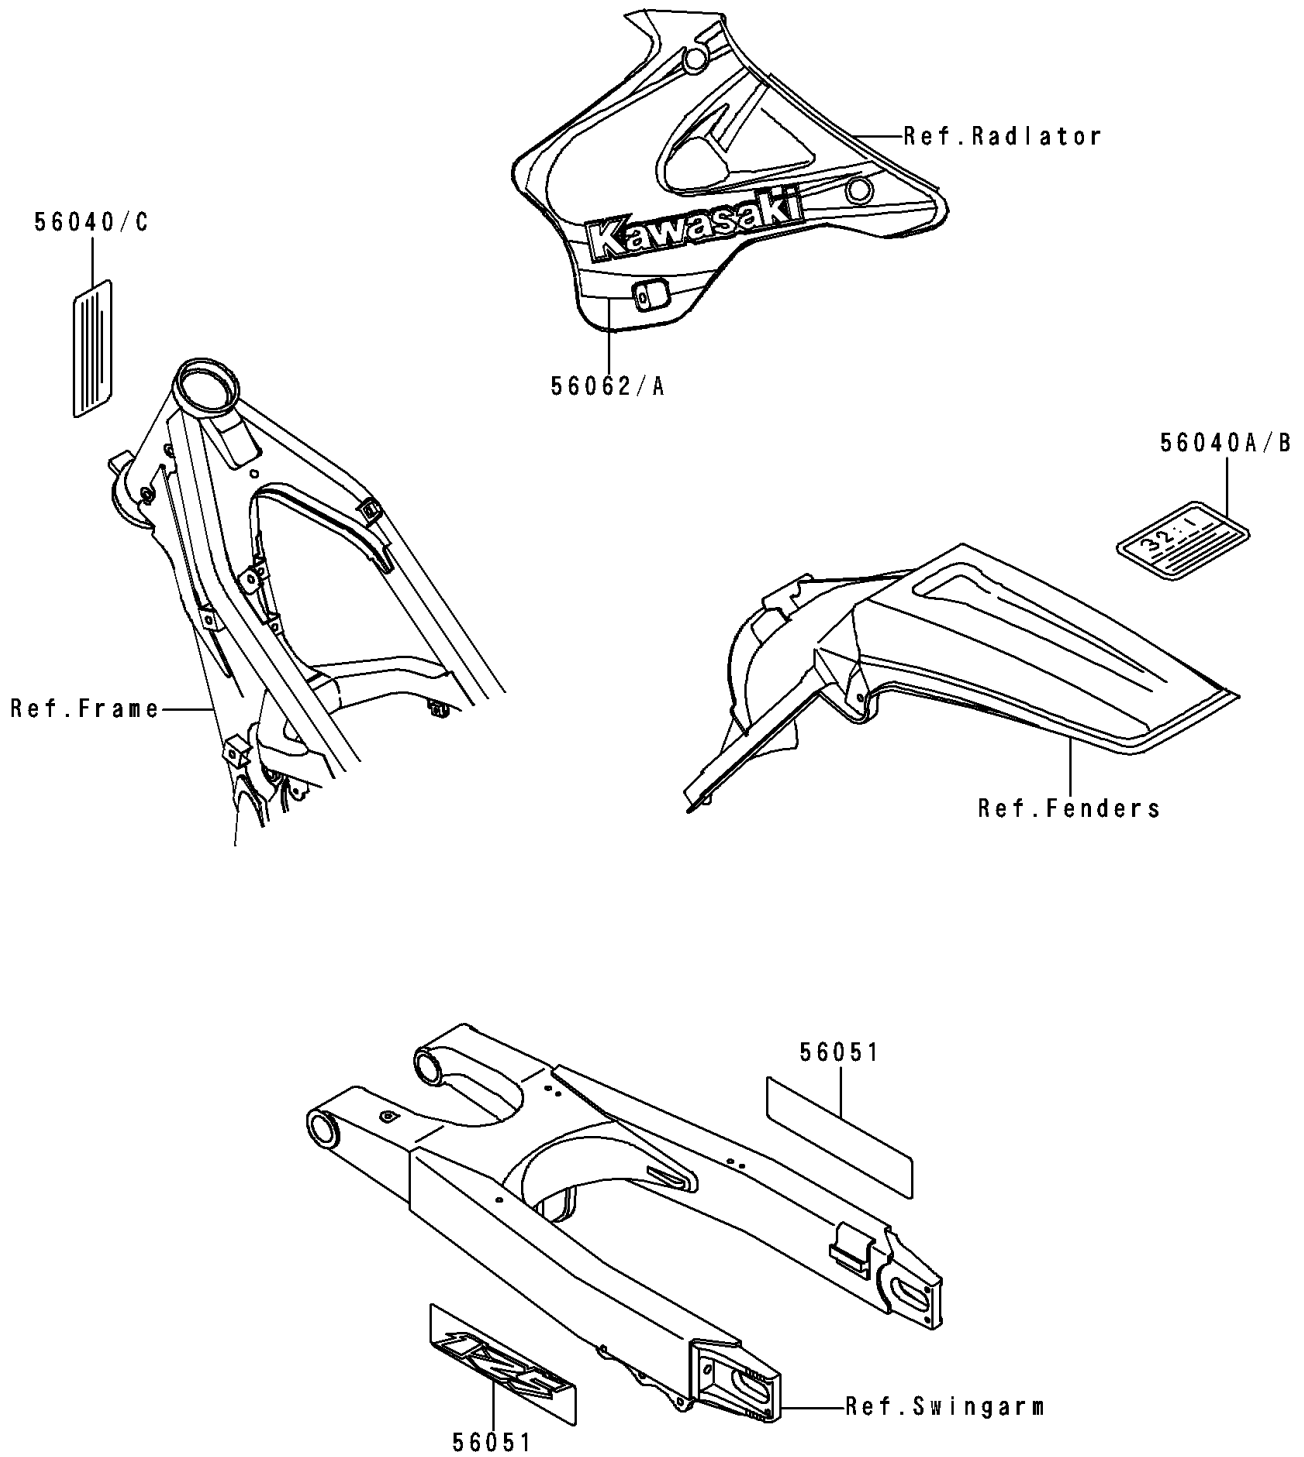

1998 KX125 PARTS DIAGRAM

Labels

F2860

1998 KX125 PARTS LIST

Labels

ITEM NAME	PART NUMBER	QUANTITY
LABEL-WARNING,NOISE (Ref # 56040)	56040-1101	1
LABEL-WARNING,GASOLINE/OIL (Ref # 56040A)	56040-1129	1
LABEL-WARNING,GASOLINE/OIL (Ref # 56040B)	56040-1306	1
LABEL-WARNING,WARRANTY (Ref # 56040C)	56040-1335	1
MARK,SWING ARM,125 (Ref # 56051)	56051-1662	2
PATTERN,SHROUD,LH (Ref # 56062)	56062-1164	1
PATTERN,SHROUD,RH (Ref # 56062A)	56062-1165	1