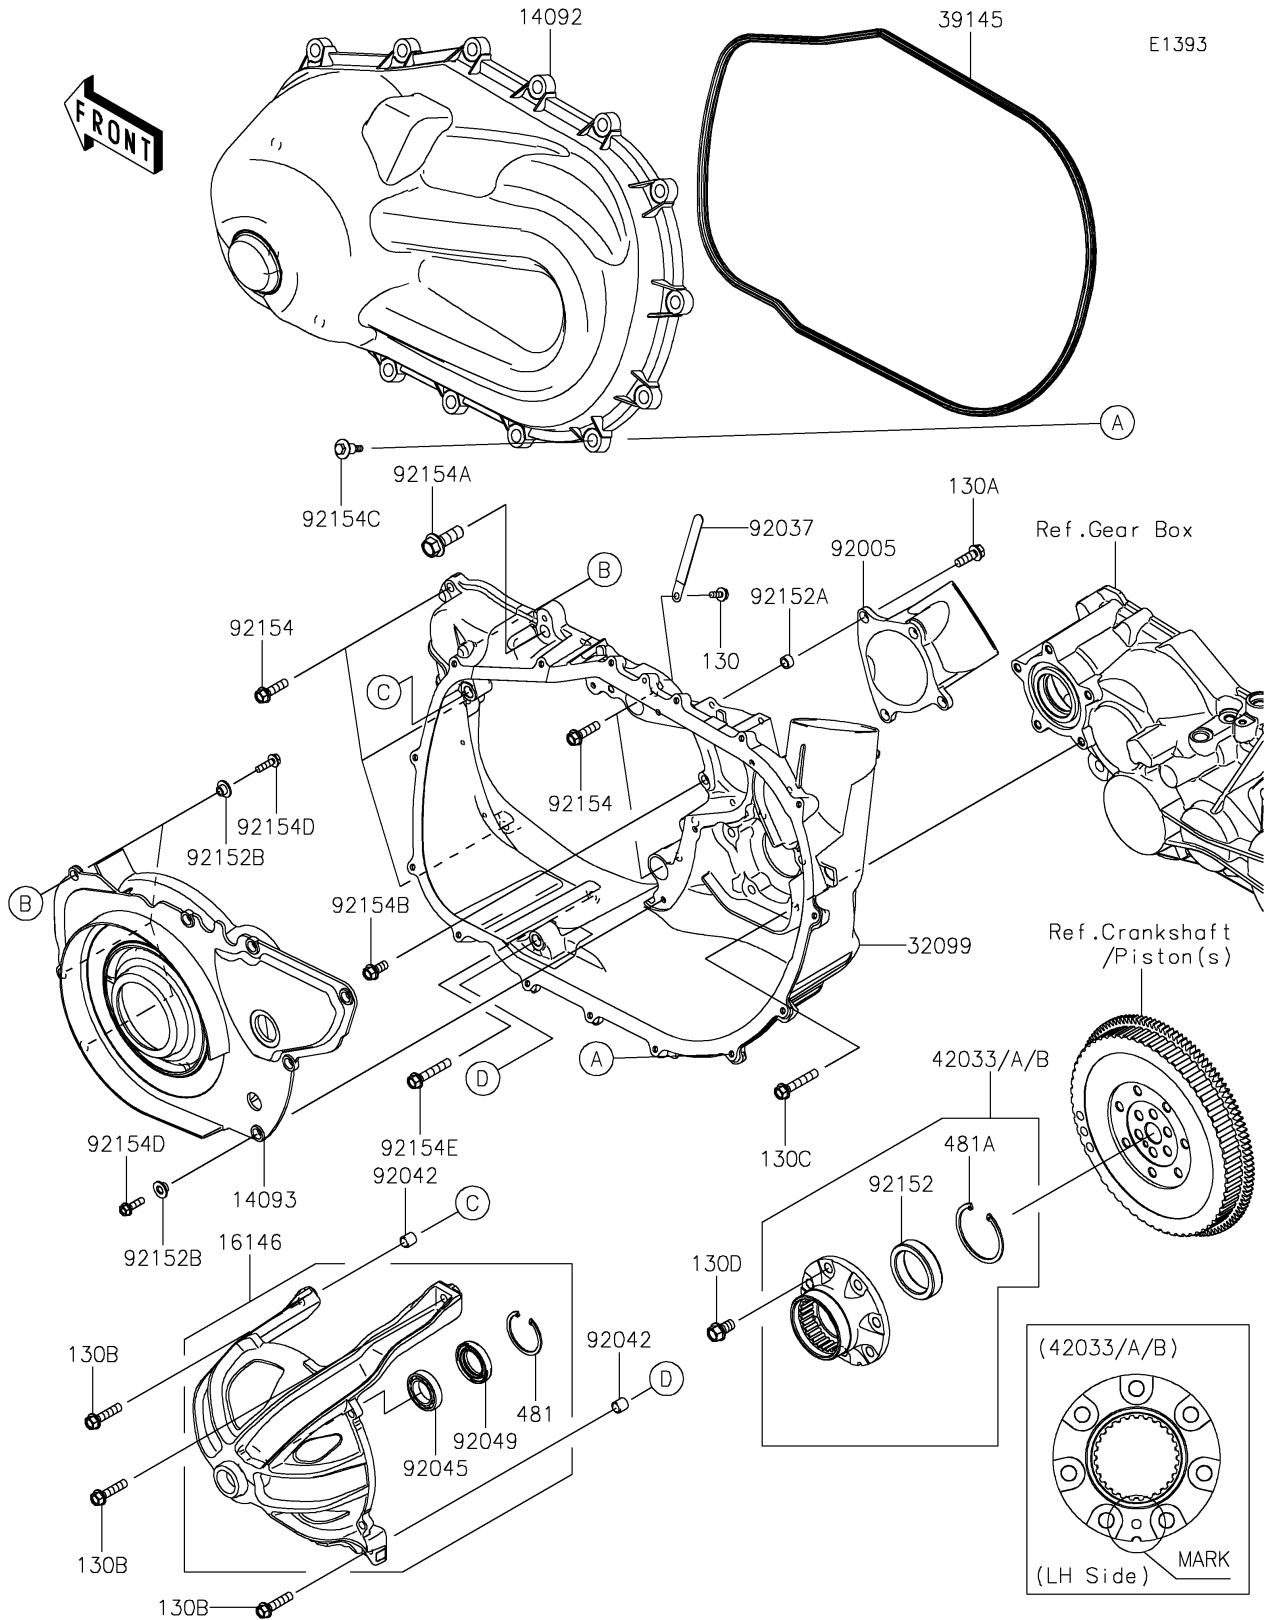

2018 MULE PRO-FXR™ PARTS DIAGRAM

Converter Cover

2018 MULE PRO-FXR™ PARTS LIST

Converter Cover

ITEM NAME	PART NUMBER	QUANTITY
BOLT-FLANGED,6X14 (Ref # 130)	130BA0614	1
BOLT-FLANGED,8X25 (Ref # 130A)	130BA0825	4
BOLT-FLANGED,8X35 (Ref # 130B)	130BA0835	3
BOLT-FLANGED,8X45 (Ref # 130C)	130BA0845	5
BOLT-FLANGED,10X18 (Ref # 130D)	130CA1018	7
COVER,CVT (Ref # 14092)	14092-1202	1
COVER (Ref # 14093)	14093-0717	1
COVER-ASSY (Ref # 16146)	16146-0734	1
CASE,CVT (Ref # 32099)	32099-0746	1
TRIM-SEAL (Ref # 39145)	39145-0047	1
COUPLING-ASSY,B MARK,WHITE (Ref # 42033)	42033-0582	1
COUPLING-ASSY,A MARK,BLUE (Ref # 42033A)	42033-0583	1
COUPLING-ASSY,C MARK,YELLOW (Ref # 42033B)	42033-0584	1
CIRCLIP-TYPE-C,45MM (Ref # 481)	481J4500	1
CIRCLIP (Ref # 481A)	481J6200	1
FITTING,INTAKE (Ref # 92005)	92005-0762	1
CLAMP (Ref # 92037)	92037-1993	1
PIN,DOWEL,12X14 (Ref # 92042)	92042-031	2
BEARING-BALL,#6905 (Ref # 92045)	92045-036	1
SEAL-OIL,HTC 28X45X8 (Ref # 92049)	92049-0767	1
COLLAR (Ref # 92152)	92152-1822	1
COLLAR,8.8X12.3X6.9 (Ref # 92152A)	92152-1853	4
COLLAR (Ref # 92152B)	92152-1931	8
BOLT,FLANGED,8X30 (Ref # 92154)	92154-0850	5
BOLT,FLANGED,12X35 (Ref # 92154A)	92154-1337	1
BOLT,FLANGED,8X18 (Ref # 92154B)	92154-1386	1
BOLT,CVT COVER (Ref # 92154C)	92154-1522	15
BOLT,FLANGED,6X22 (Ref # 92154D)	92154-1525	8
BOLT,FLANGED,8X45 (Ref # 92154E)	92154-1526	1