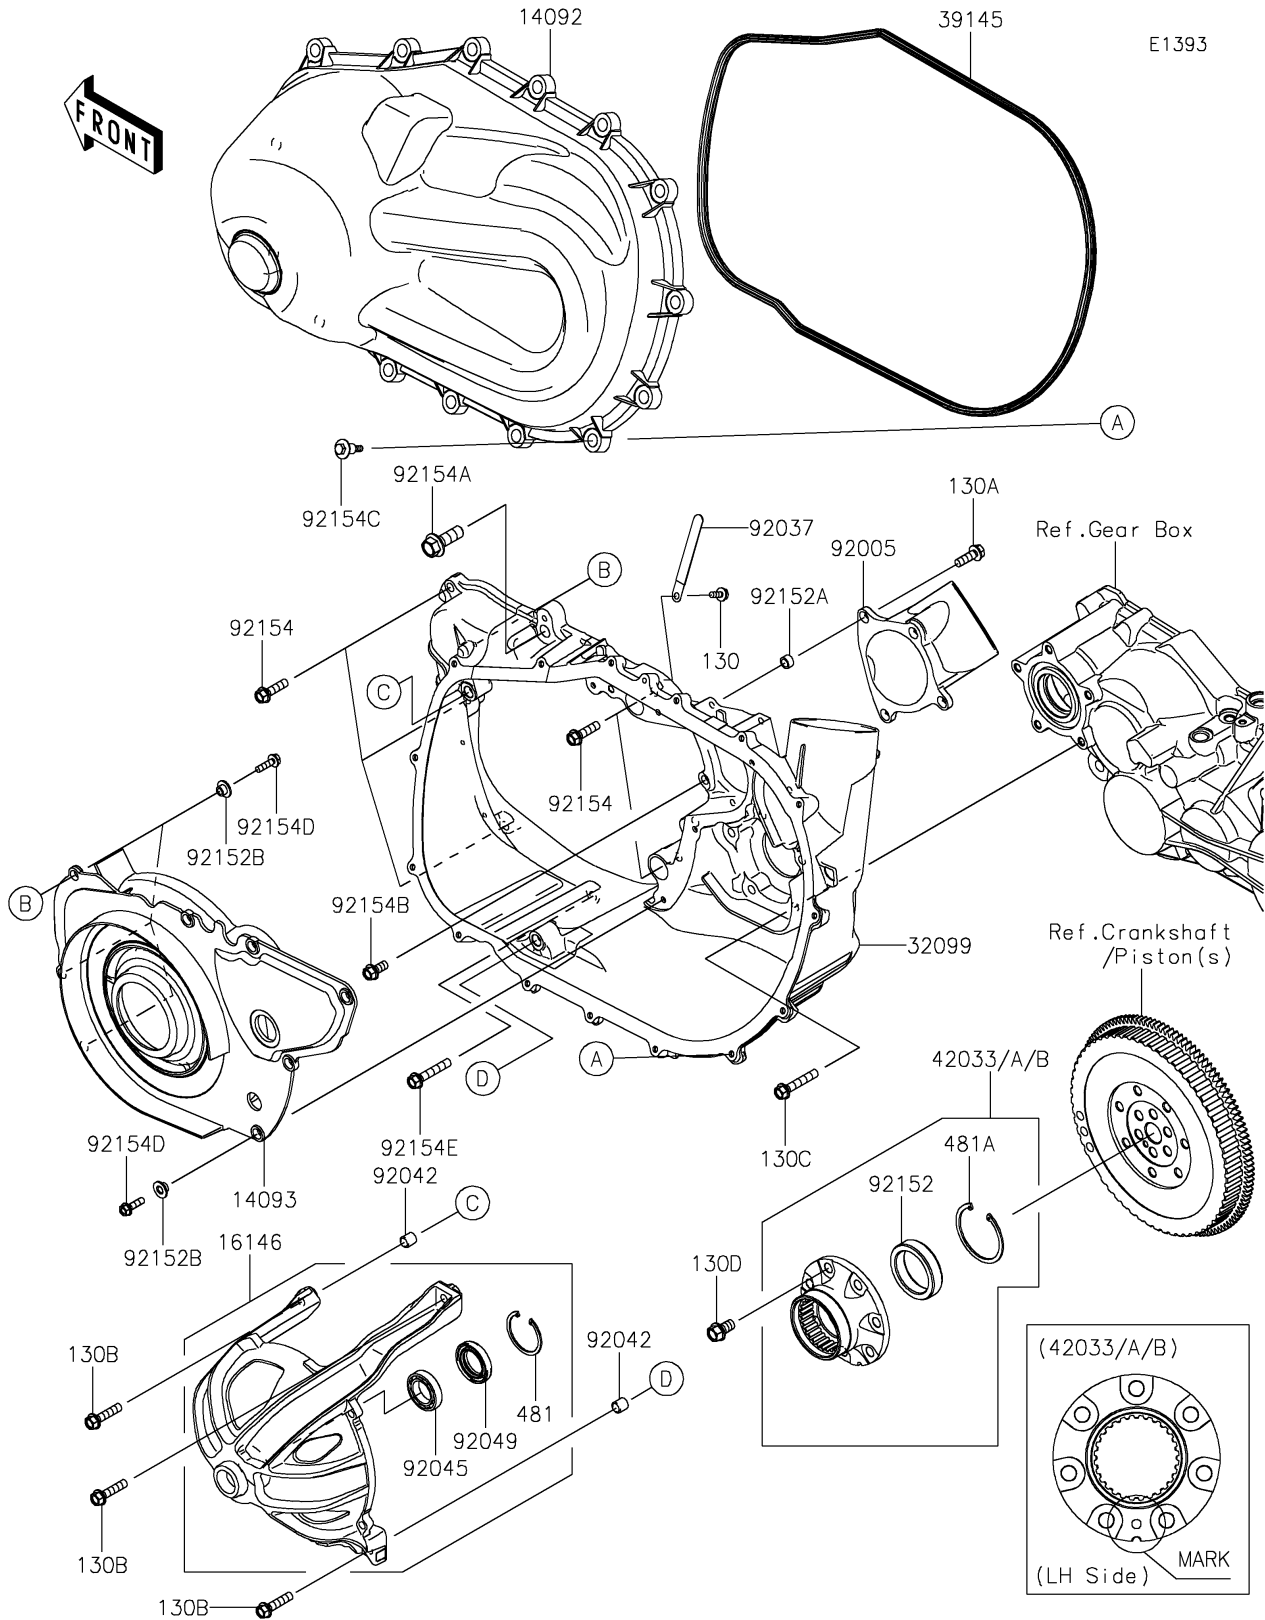

2019 MULE PRO-FXR™ PARTS DIAGRAM

Converter Cover

2019 MULE PRO-FXR™ PARTS LIST

Converter Cover

ITEM NAME	PART NUMBER	QUANTITY
-----------	-------------	----------