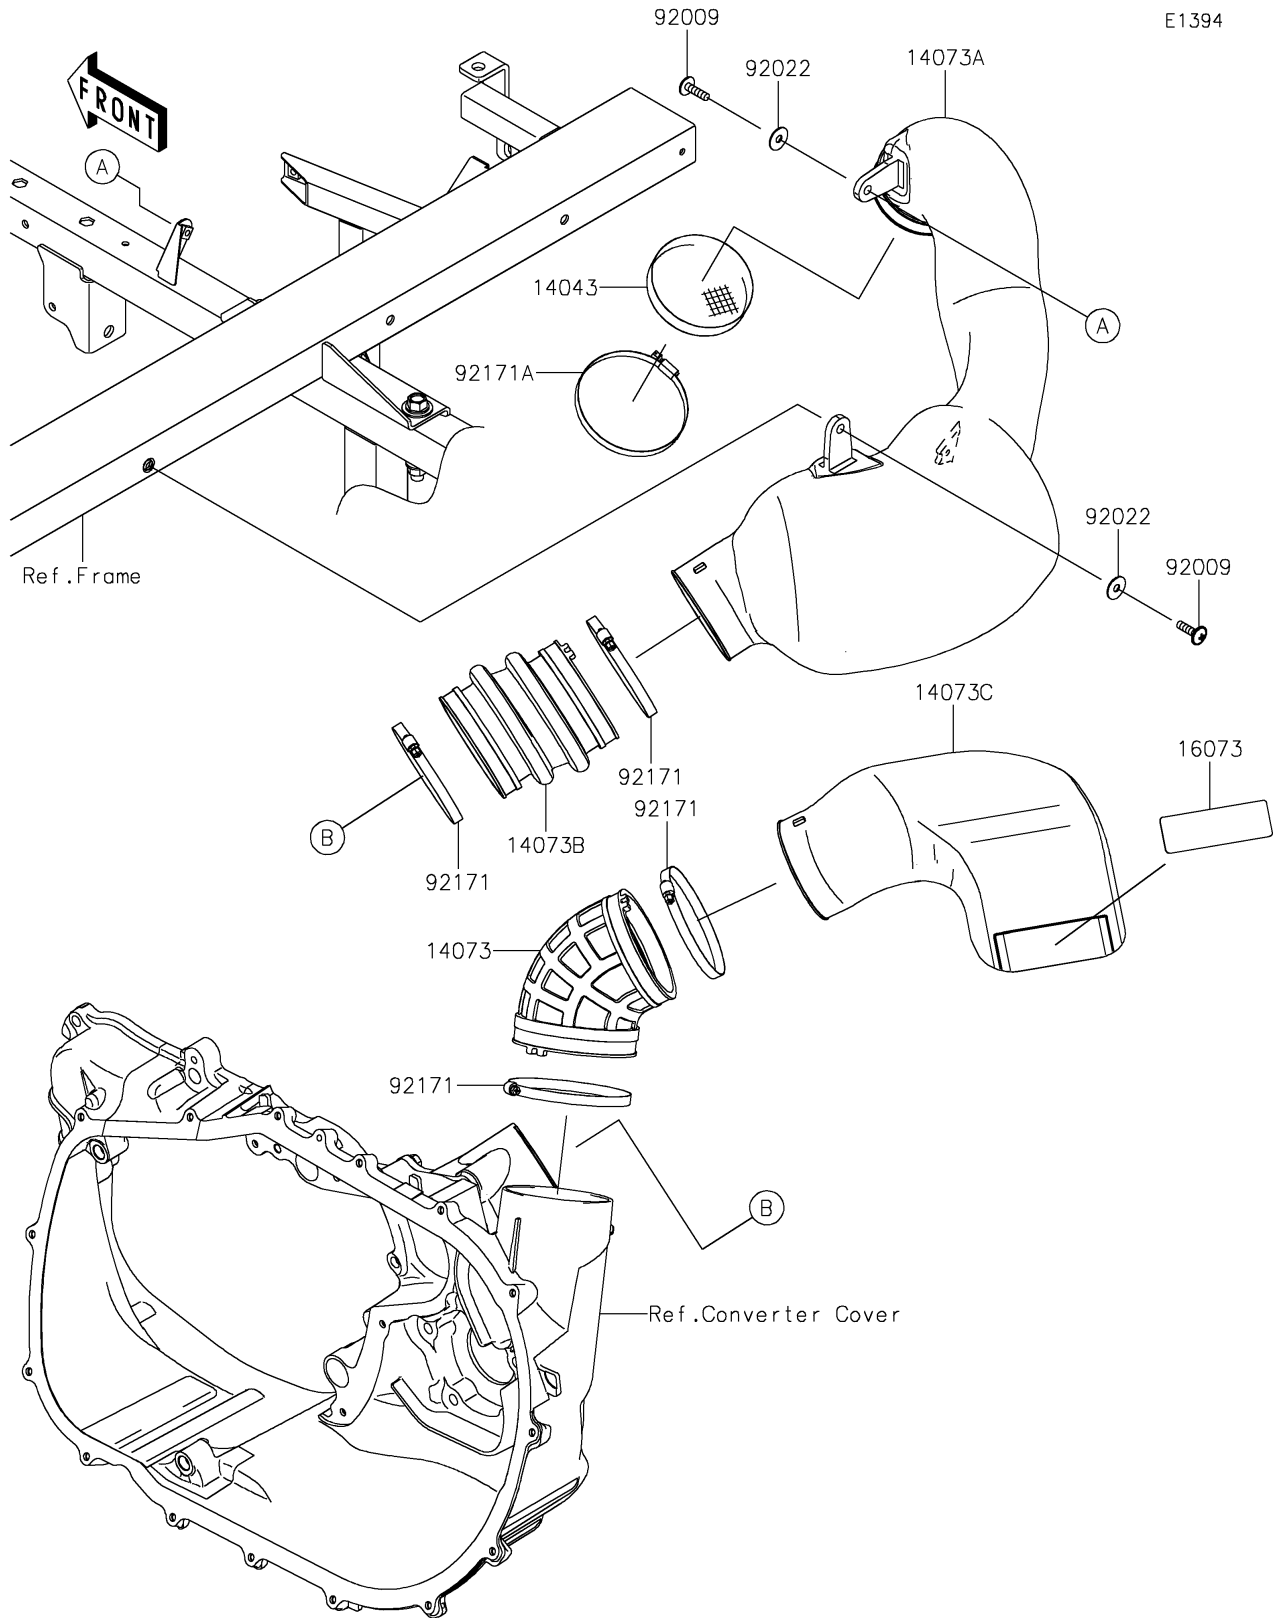

2020 MULE PRO-FXR™ PARTS DIAGRAM

Air Cleaner-Belt Converter

E1394

2020 MULE PRO-FXR™ PARTS LIST

Air Cleaner-Belt Converter

ITEM NAME	PART NUMBER	QUANTITY
-----------	-------------	----------