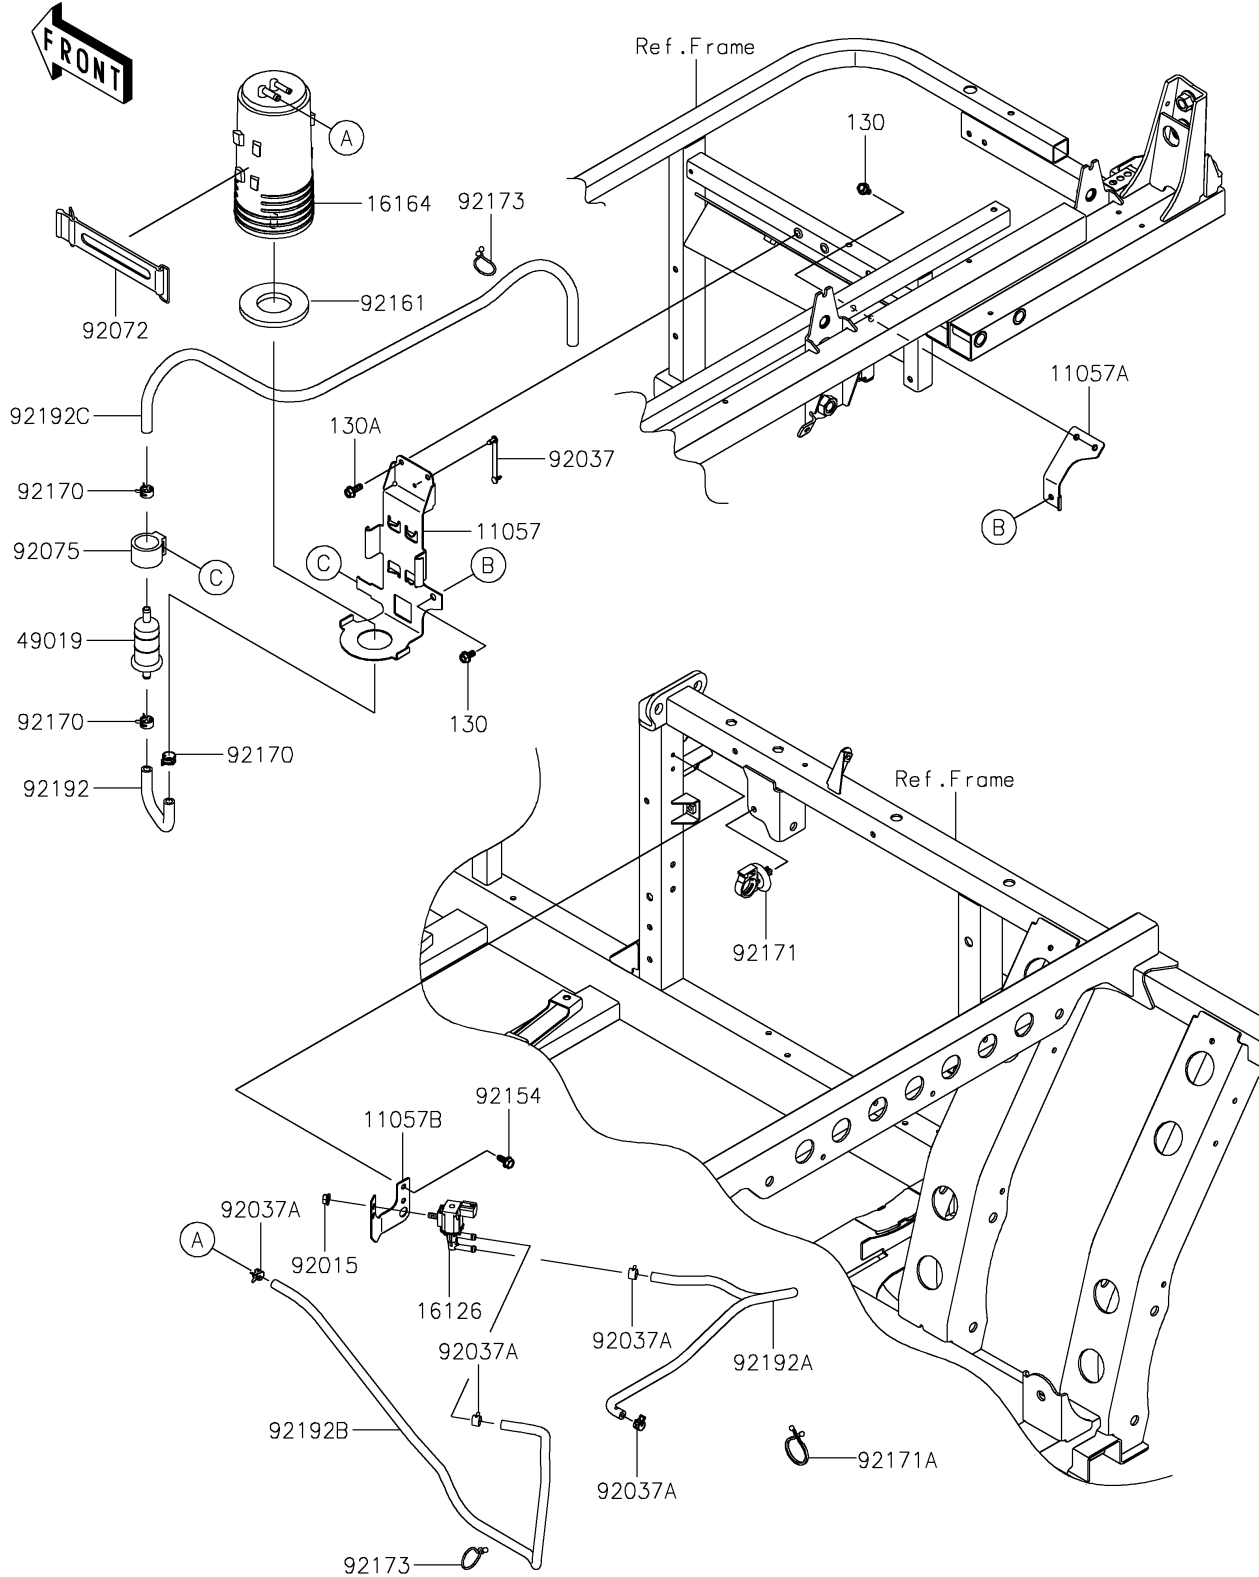

2019 MULE PRO-FXR™ PARTS DIAGRAM

Fuel Evaporative System(KJF/KKF)(CA)

E1650

2019 MULE PRO-FXR™ PARTS LIST

Fuel Evaporative System(KJF/KKF)(CA)

ITEM NAME

PART NUMBER

QUANTITY
