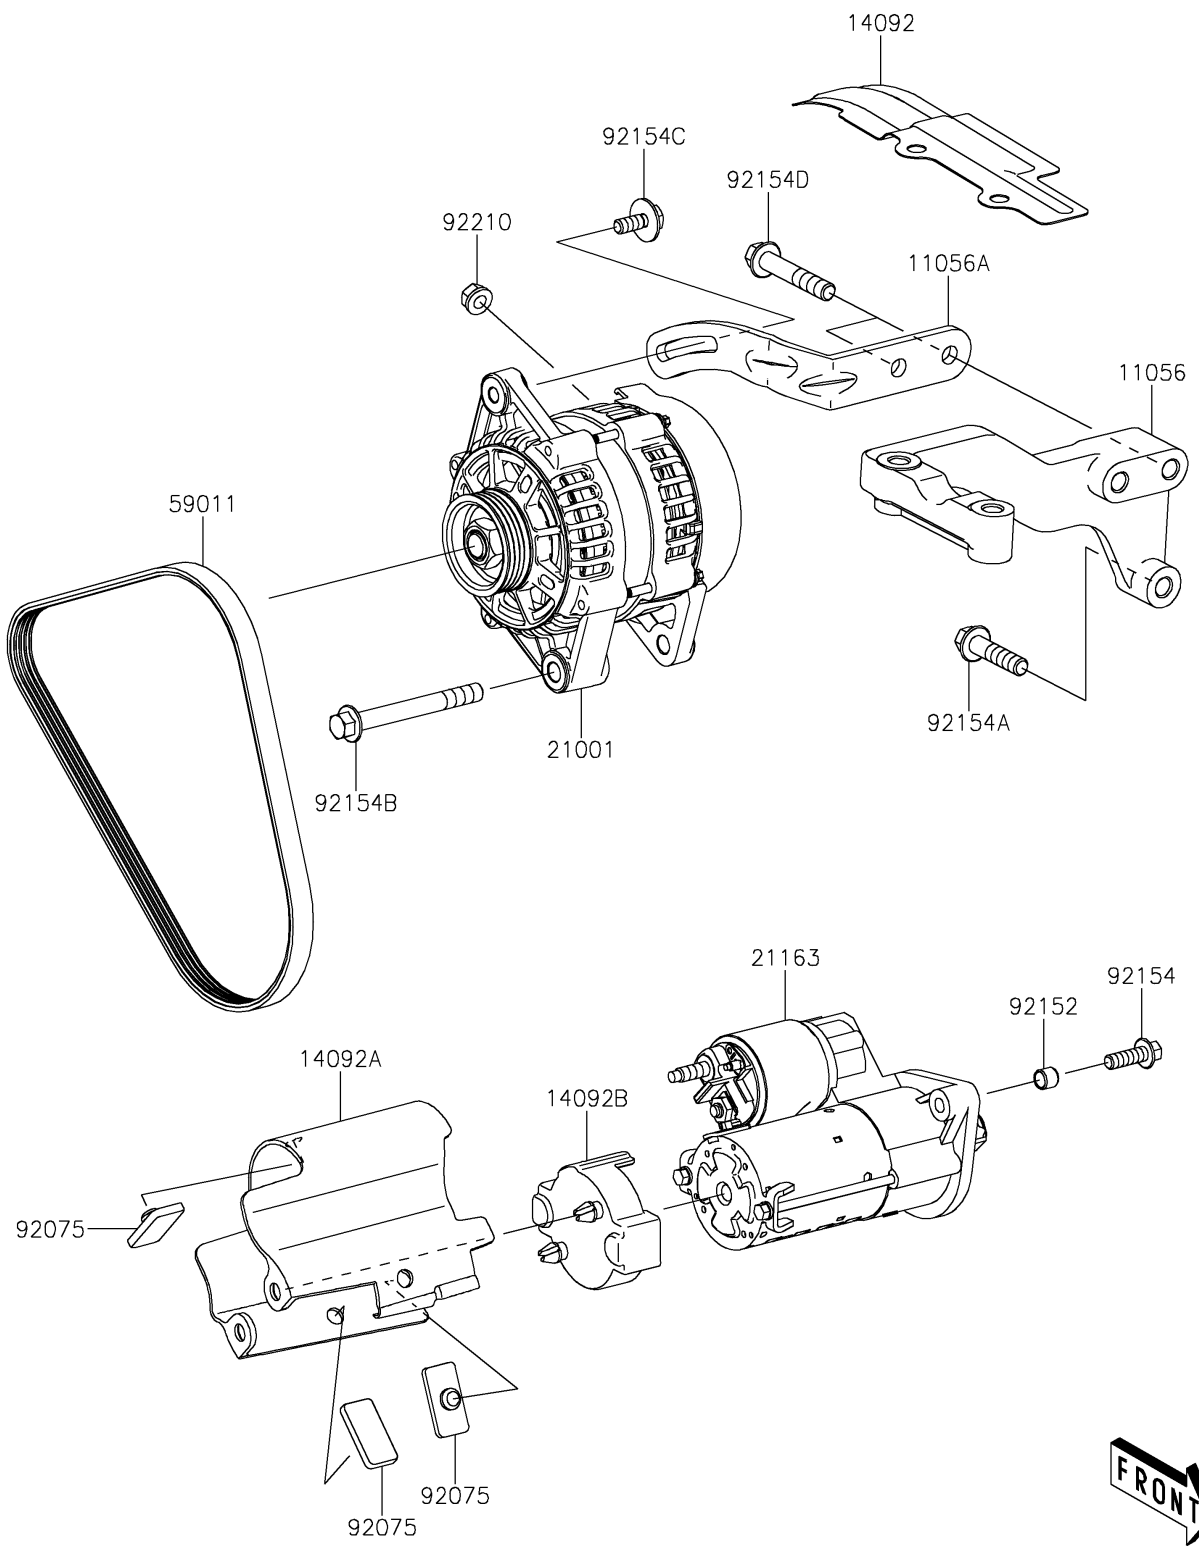

2020 MULE PRO-FXR™ PARTS DIAGRAM

Starter Motor

E1840

2020 MULE PRO-FXR™ PARTS LIST

Starter Motor

ITEM NAME	PART NUMBER	QUANTITY
BRACKET,SUSPENSION,RR (Ref # 11056)	11056-7083	1
BRACKET (Ref # 11056A)	11056-7084	1
COVER,ALTER BELT (Ref # 14092)	14092-1198	1
COVER,STARTER BODY (Ref # 14092A)	14092-1199	1
COVER,STARTER END FACE (Ref # 14092B)	14092-1200	1
GENERATOR (Ref # 21001)	21001-0606	1
STARTER-ELECTRIC (Ref # 21163)	21163-0751	1
BELT (Ref # 59011)	59011-0041	1
DAMPER (Ref # 92075)	92075-1054	3
COLLAR (Ref # 92152)	92152-1961	2
BOLT,FLANGED,8X25 (Ref # 92154)	92154-1602	2
BOLT,FLANGED,10X40 (Ref # 92154A)	92154-1604	1
BOLT,FLANGED,10X90 (Ref # 92154B)	92154-1605	1
BOLT,8X20 (Ref # 92154C)	92154-1606	1
BOLT,FLANGED,10X55 (Ref # 92154D)	92154-1607	2
NUT,6MM (Ref # 92210)	92210-0960	1