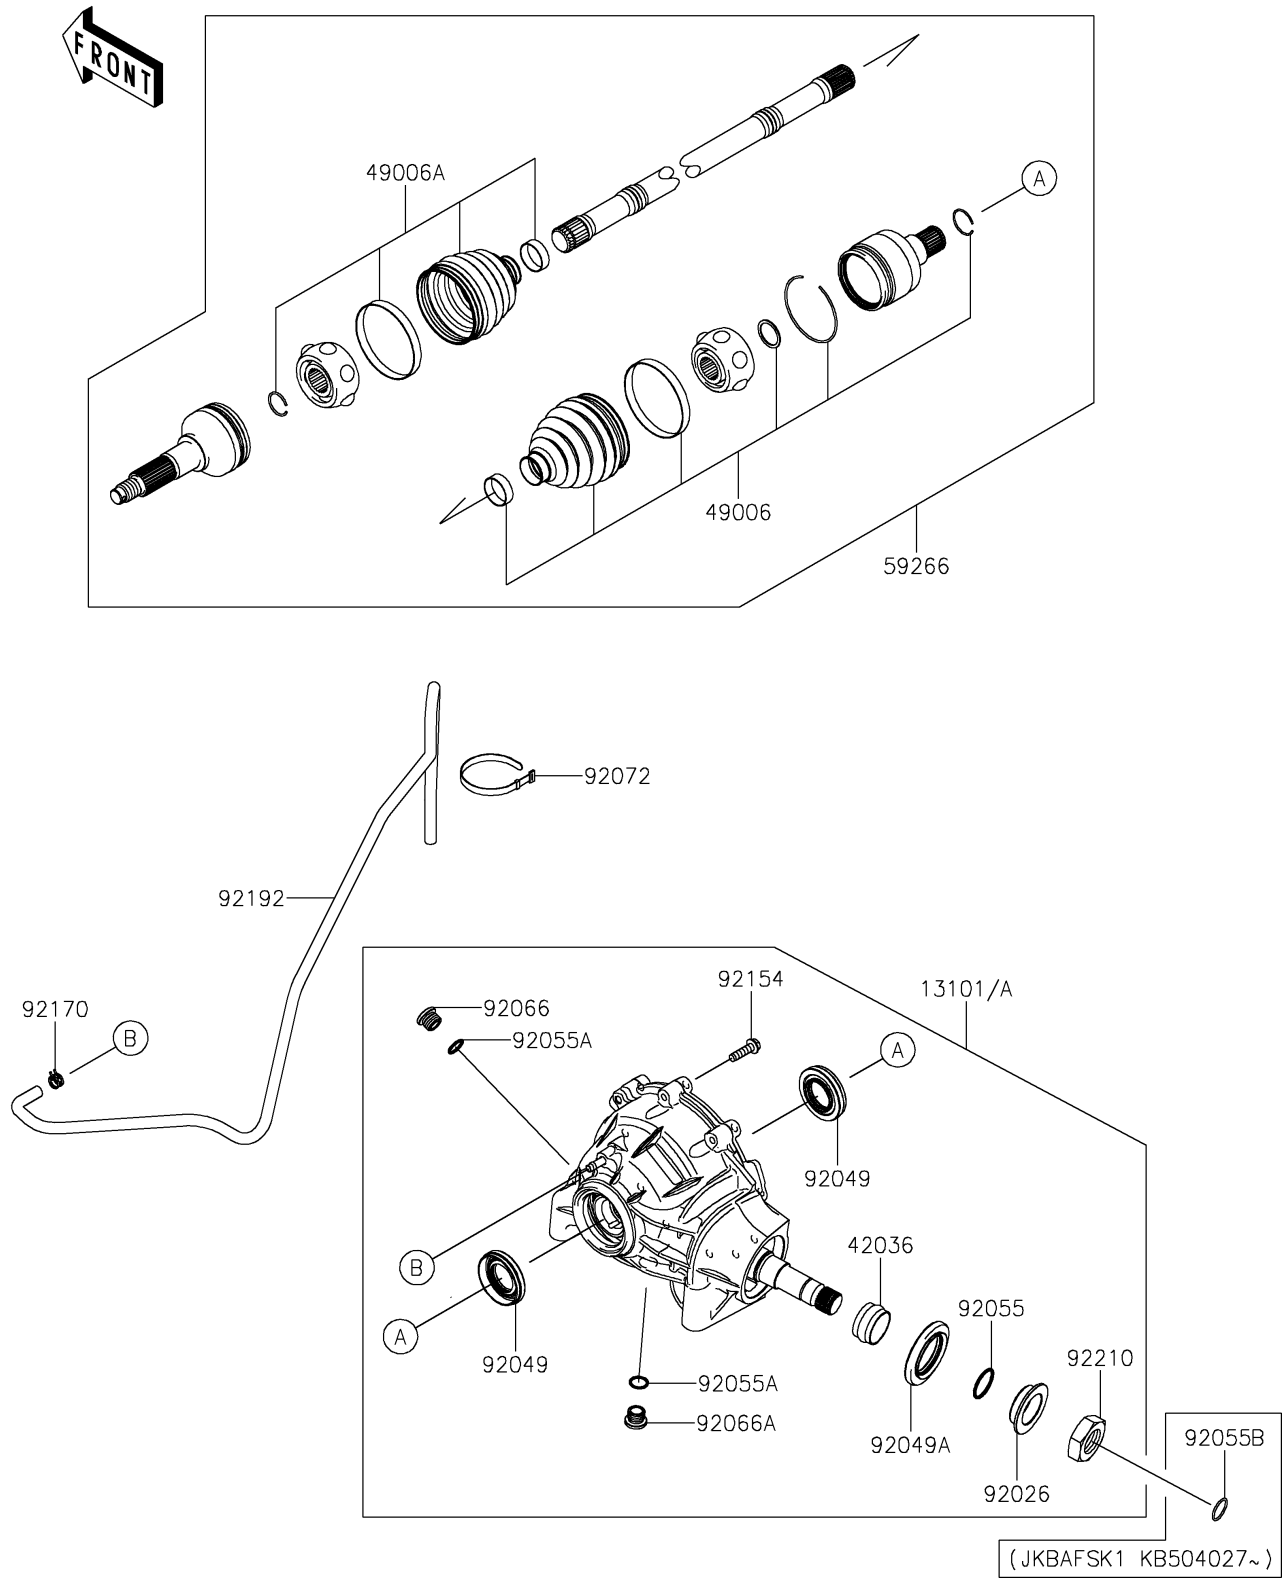

2019 MULE PRO-FXR™ PARTS DIAGRAM

Drive Shaft-Front

E3136

2019 MULE PRO-FXR™ PARTS LIST

Drive Shaft-Front

ITEM NAME	PART NUMBER	QUANTITY
GEAR-ASSY,FRONT DIFFERENTIAL (Ref # 13101)	13101-0662	1
GEAR-ASSY,FRONT DIFFERENTIAL (Ref # 13101A)	13101-0680	1
SLEEVE (Ref # 42036)	42036-0741	1
BOOT,INSIDE (Ref # 49006)	49006-0578	2
BOOT,OUTSIDE (Ref # 49006A)	49006-0584	2
JOINT-BALL,FR (Ref # 59266)	59266-0710	2
SPACER (Ref # 92026)	92026-0776	1
SEAL-OIL,33X60X7 (Ref # 92049)	92049-0760	2
SEAL-OIL,44X72X7 (Ref # 92049A)	92049-0766	1
RING-O (Ref # 92055)	92055-0788	1
RING-O,15.3X2.2 (Ref # 92055A)	92055-0830	2
RING-O,22.1X1.9 (Ref # 92055B)	92055-1617	1
PLUG (Ref # 92066)	92066-0777	1
PLUG (Ref # 92066A)	92066-0778	1
BAND,L=186 (Ref # 92072)	92072-056	1
BOLT,FLANGED,8X30 (Ref # 92154)	92154-1370	10
CLAMP (Ref # 92170)	92170-2082	1
TUBE,BREATHER (Ref # 92192)	92192-1341	1
NUT (Ref # 92210)	92210-0894	1