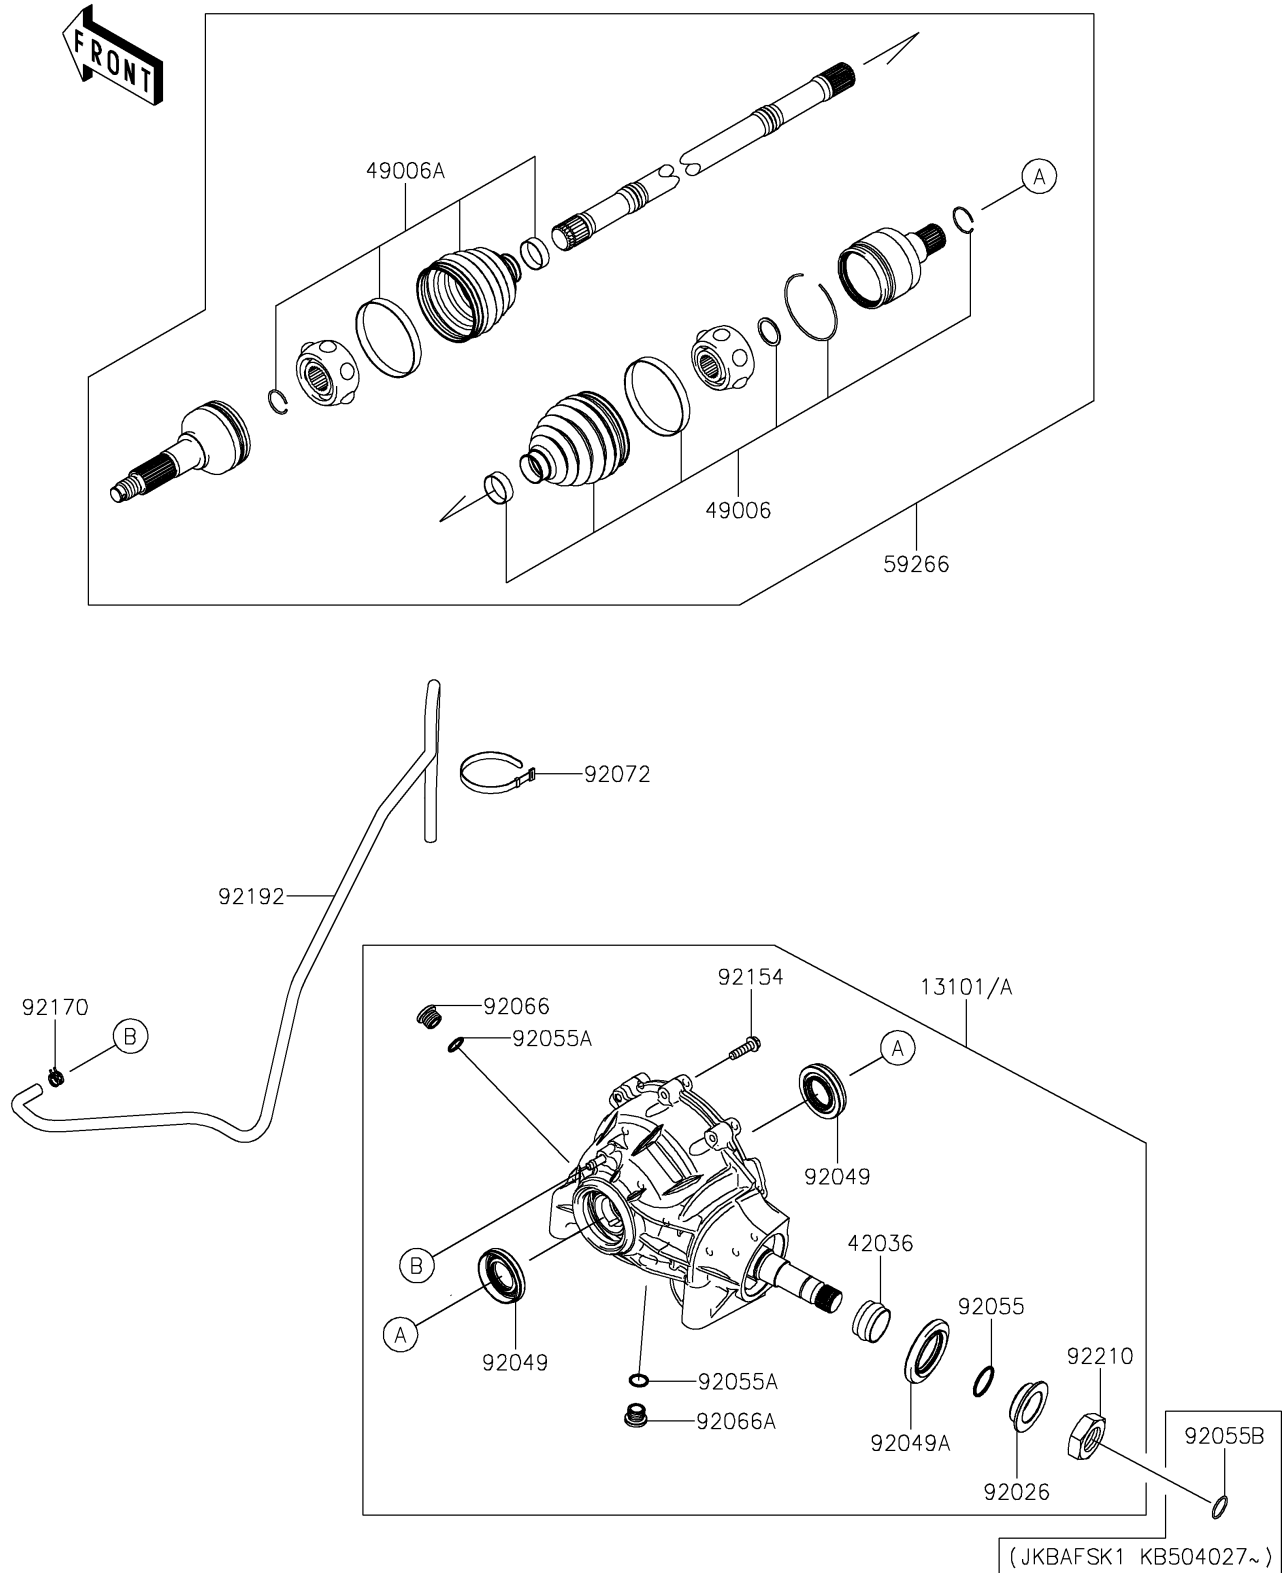

2020 MULE PRO-FXR™ PARTS DIAGRAM

Drive Shaft-Front

E3136

2020 MULE PRO-FXR™ PARTS LIST

Drive Shaft-Front

ITEM NAME	PART NUMBER	QUANTITY
GEAR-ASSY,FRONT DIFFERENTIAL (Ref # 13101A)	13101-0680	1
SLEEVE (Ref # 42036)	42036-0741	1
BOOT,INSIDE (Ref # 49006)	49006-0578	2
BOOT,OUTSIDE (Ref # 49006A)	49006-0584	2
JOINT-BALL,FR (Ref # 59266)	59266-0710	2
SPACER (Ref # 92026)	92026-0776	1
SEAL-OIL,33X60X7 (Ref # 92049)	92049-0760	2
SEAL-OIL,44X72X7 (Ref # 92049A)	92049-0766	1
RING-O (Ref # 92055)	92055-0788	1
RING-O,15.3X2.2 (Ref # 92055A)	92055-0830	2
RING-O,22.1X1.9 (Ref # 92055B)	92055-1617	1
PLUG (Ref # 92066)	92066-0777	1
PLUG (Ref # 92066A)	92066-0778	1
BAND,L=186 (Ref # 92072)	92072-056	1
BOLT,FLANGED,8X30 (Ref # 92154)	92154-1370	10
CLAMP (Ref # 92170)	92170-2082	1
TUBE,BREATHER (Ref # 92192)	92192-1341	1
NUT (Ref # 92210)	92210-0894	1