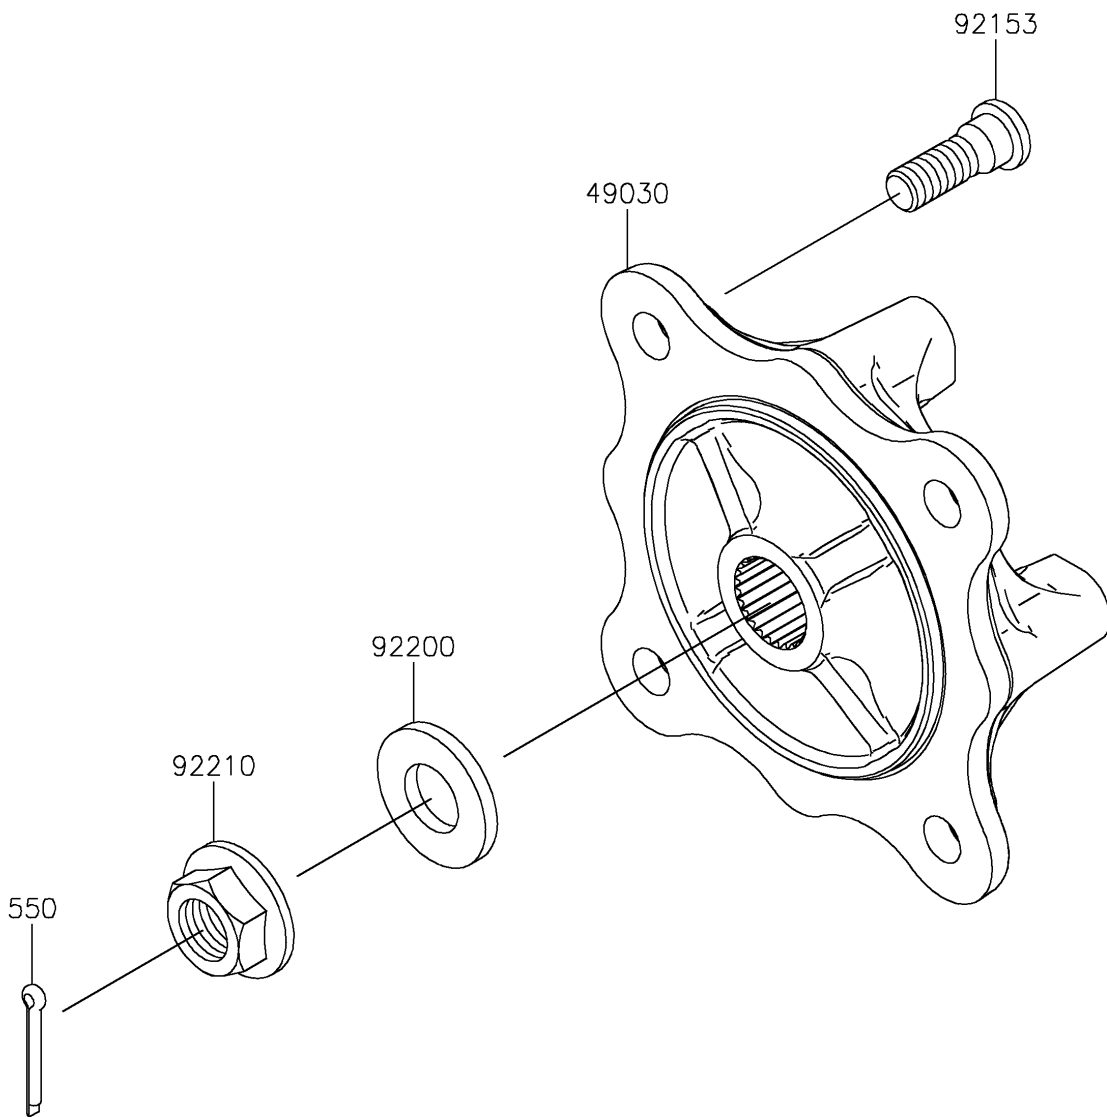

2019 MULE PRO-FXR™ PARTS DIAGRAM

Front Hubs/Brakes

F2230

2019 MULE PRO-FXR™ PARTS LIST

Front Hubs/Brakes

ITEM NAME	PART NUMBER	QUANTITY
-----------	-------------	----------