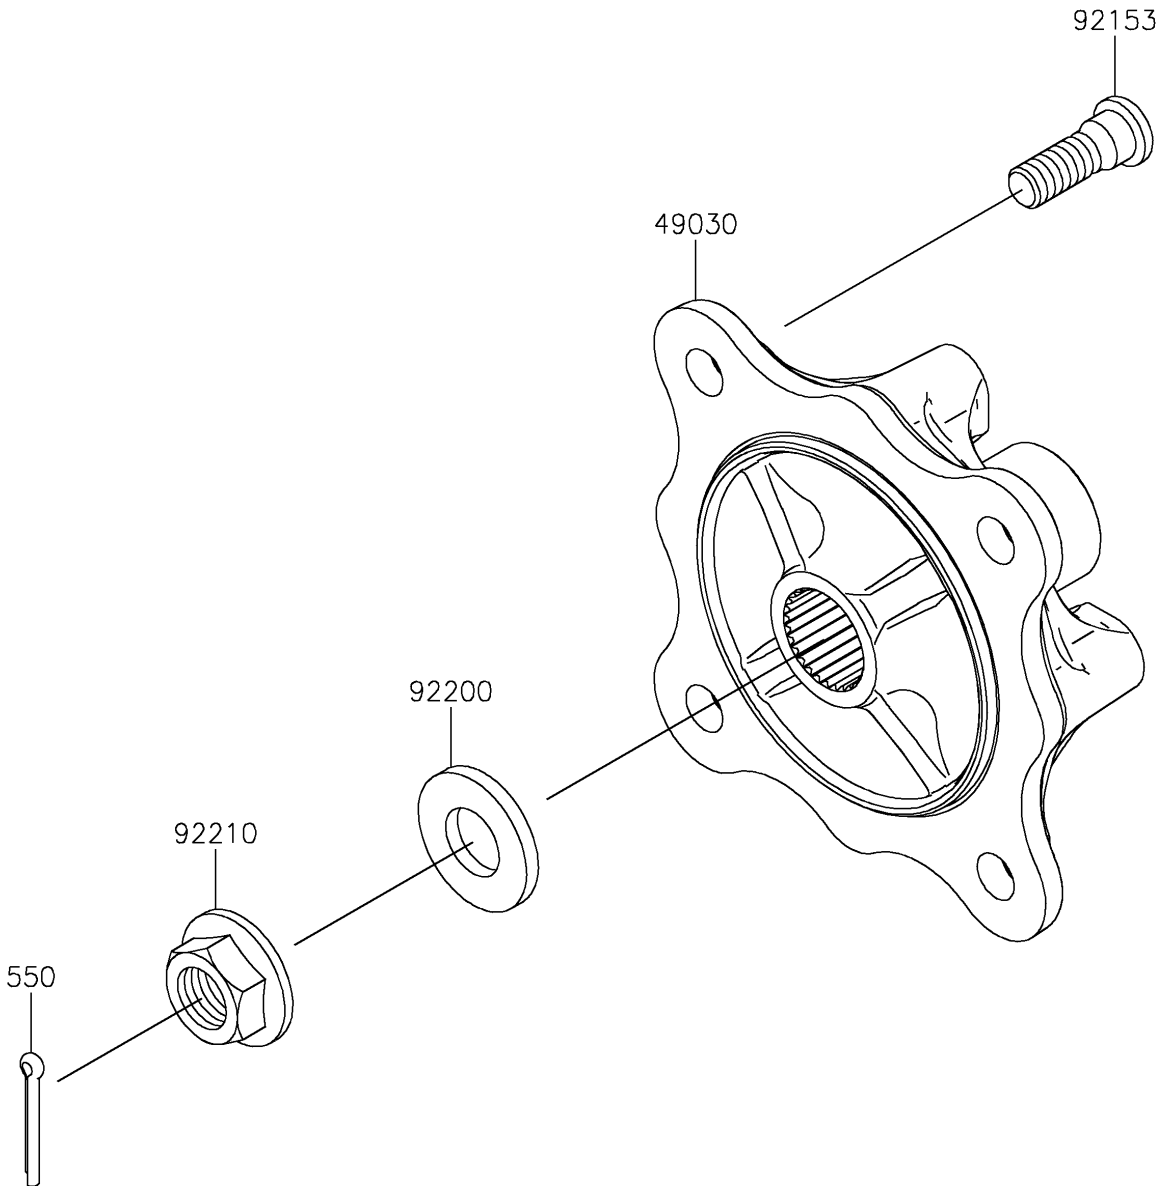

# 2018 MULE PRO-FXR™ PARTS DIAGRAM

Rear Hubs/Brakes

F2240

# 2018 MULE PRO-FXR™ PARTS LIST

Rear Hubs/Brakes

ITEM NAME	PART NUMBER	QUANTITY
-----------	-------------	----------