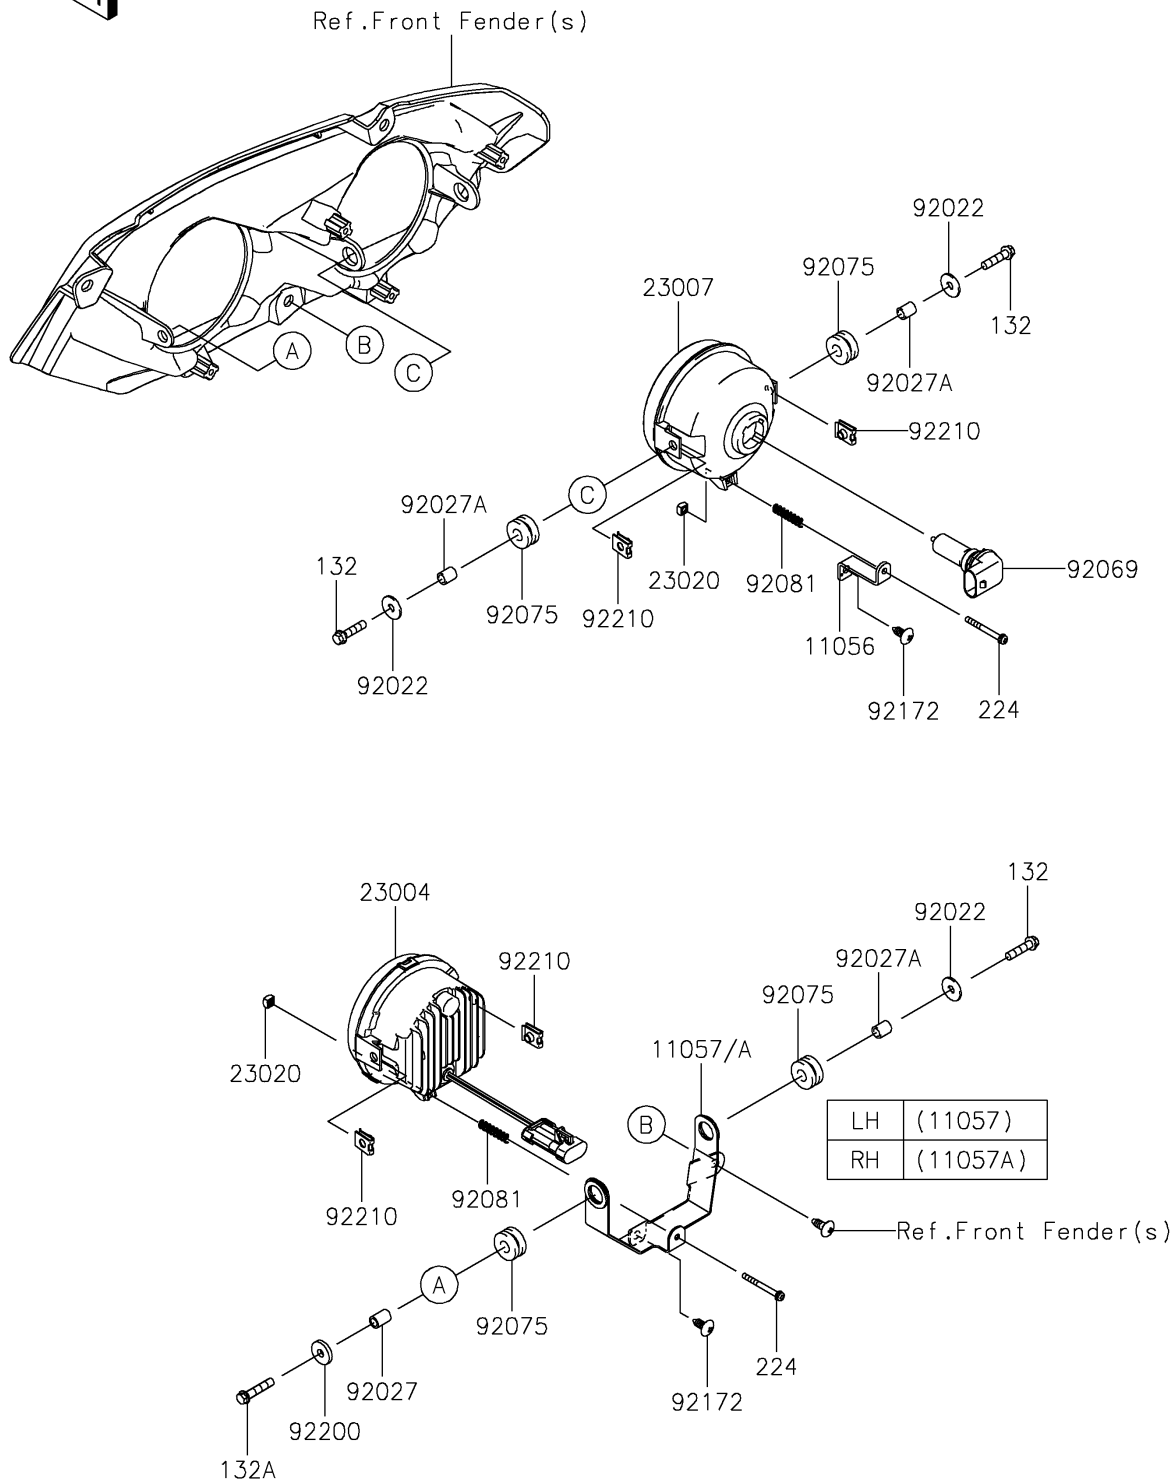

2018 MULE PRO-FXR™ PARTS DIAGRAM

Headlight(s)

F2710

2018 MULE PRO-FXR™ PARTS LIST

Headlight(s)

ITEM NAME	PART NUMBER	QUANTITY
BRACKET (Ref # 11056)	11056-2933	2
BRACKET,LED HL,LH (Ref # 11057)	11057-0755	1
BRACKET,LED HL,RH (Ref # 11057A)	11057-0783	1
BOLT-FLANGED-SMALL,6X25 (Ref # 132)	132BA0625	6
BOLT-FLANGED-SMALL,6X30 (Ref # 132A)	132BA0630	2
SCREW-PAN-WP-CROS (Ref # 224)	224AA0440	4
LAMP-HEAD (Ref # 23004)	23004-0372	2
LENS-COMP,HEAD LAMP (Ref # 23007)	23007-0096	2
NUT,4MM,FOCUS ADJUST (Ref # 23020)	23020-018	4
WASHER,6.5X20X1.6 (Ref # 92022)	92022-125	6
COLLAR,6.8X10X14.5 (Ref # 92027)	92027-156	2
COLLAR,6.8X10X12 (Ref # 92027A)	92027-162	6
BULB,12V 35/35W (Ref # 92069)	92069-0019	2
DAMPER,10X24X12 (Ref # 92075)	92075-1690	8
SPRING,FOCUS ADJUST (Ref # 92081)	92081-1896	4
SCREW,6X16 (Ref # 92172)	92172-0284	4
WASHER,6.5X20X3.2 (Ref # 92200)	92200-0359	2
NUT (Ref # 92210)	92210-1125	8