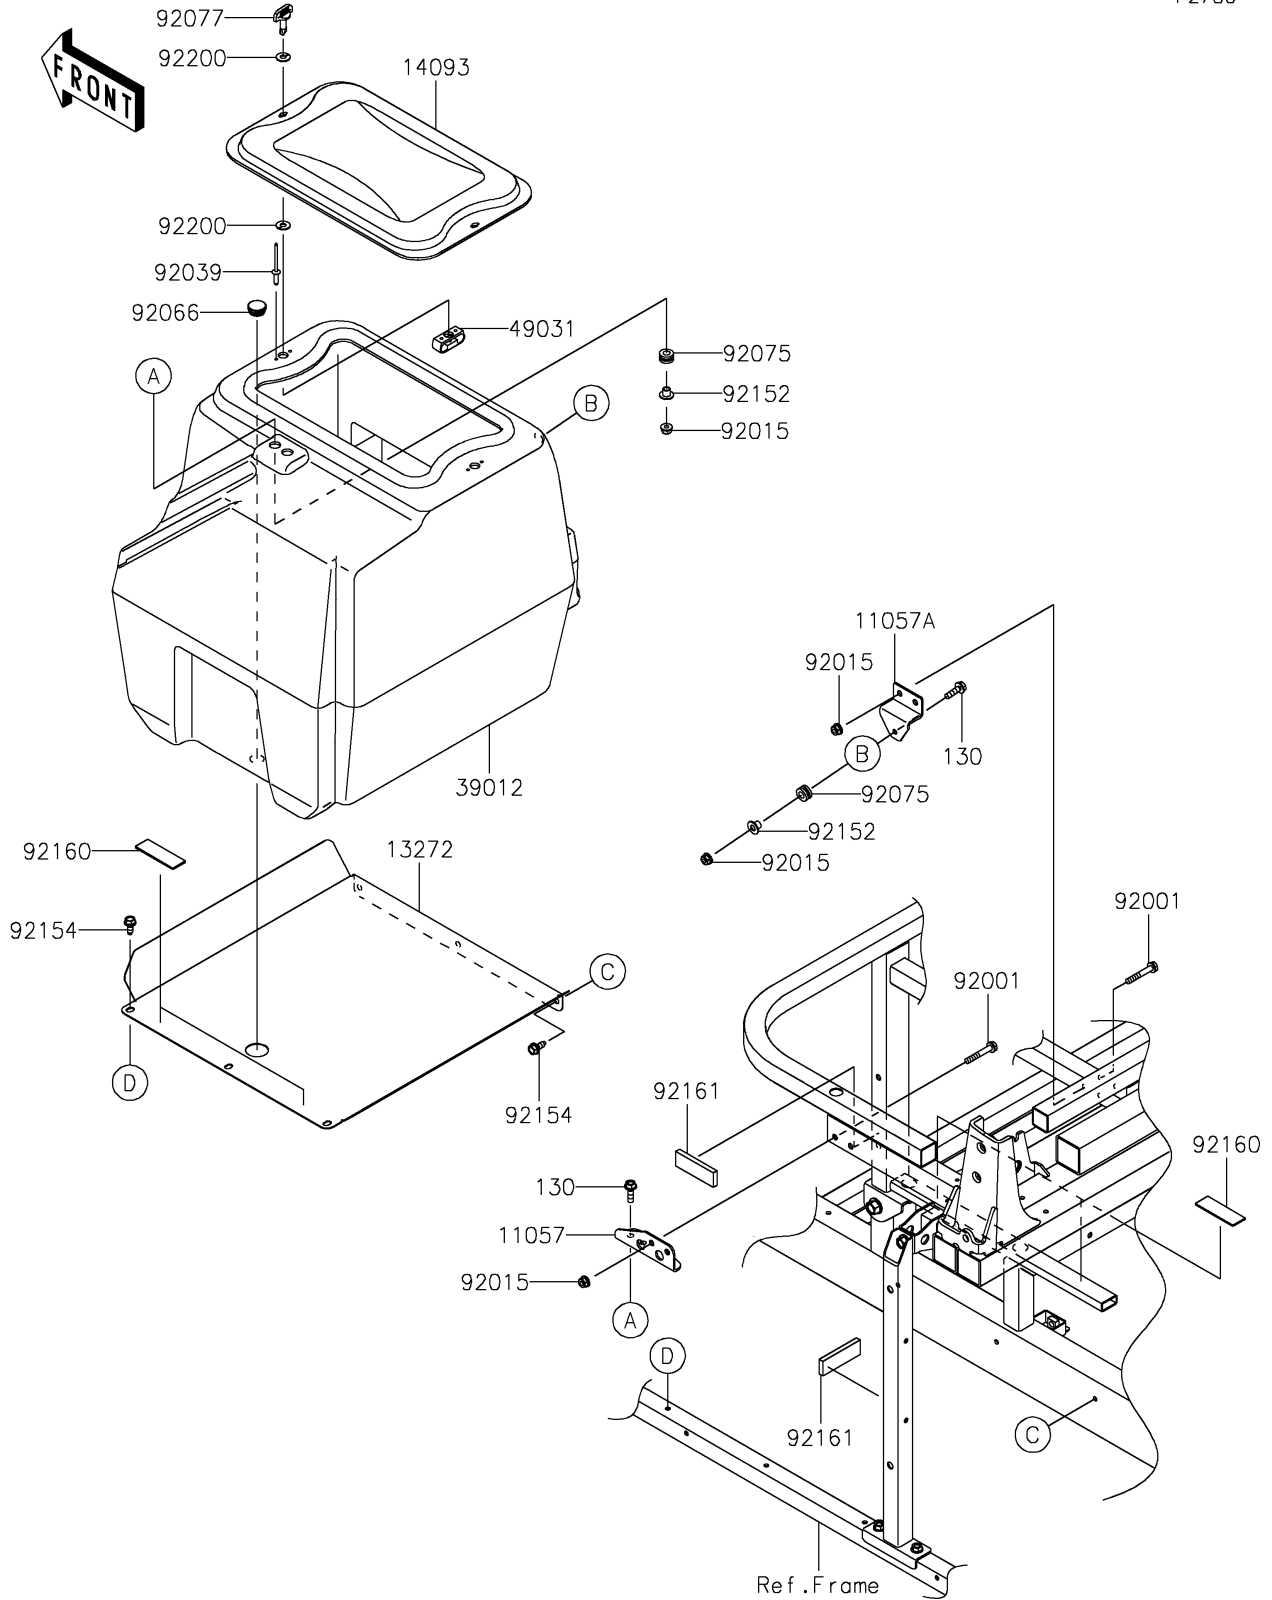

# 2018 MULE PRO-FXR™ PARTS DIAGRAM

Other

F2750

## 2018 MULE PRO-FXR™ PARTS LIST

### Other

ITEM NAME	PART NUMBER	QUANTITY
BRACKET,TUB MOUNT (Ref # 11057)	11057-1503	1
BRACKET,SEAT MOUNT (Ref # 11057A)	11057-1504	1
BOLT-FLANGED,6X20 (Ref # 130)	130BA0620	3
PLATE,FLOOR BOTTOM (Ref # 13272)	13272-2205	1
COVER,STORAGE BOX (Ref # 14093)	14093-0523	1
CASE-STORAGE (Ref # 39012)	39012-0049	1
LATCH (Ref # 49031)	49031-0008	2
BOLT,FLANGED,6X38 (Ref # 92001)	92001-1105	4
NUT,LOCK,FLANGED,6MM (Ref # 92015)	92015-1603	7
RIVET,3.2X9.5 (Ref # 92039)	92039-0785	4
PLUG (Ref # 92066)	92066-1306	1
DAMPER (Ref # 92075)	92075-1912	3
KNOB (Ref # 92077)	92077-0030	2
COLLAR,6.3X8.3X9.2 (Ref # 92152)	92152-0237	3
BOLT,6X15.6 (Ref # 92154)	92154-1250	6
DAMPER (Ref # 92160)	92160-1075	4
DAMPER,20X60X6 (Ref # 92161)	92161-1874	2
WASHER (Ref # 92200)	92200-0503	4