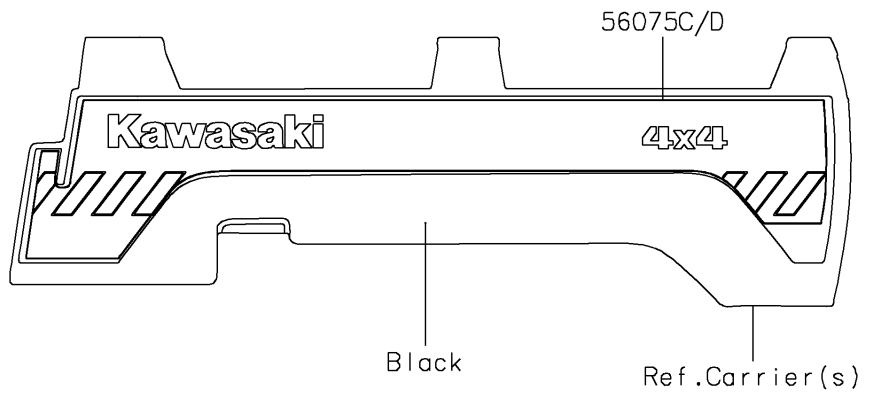

2018 MULE PRO-FXR™ PARTS DIAGRAM

Decals(Red)(KJF)

F2861A

2018 MULE PRO-FXR™ PARTS LIST

Decals(Red)(KJF)

ITEM NAME	PART NUMBER	QUANTITY
-----------	-------------	----------