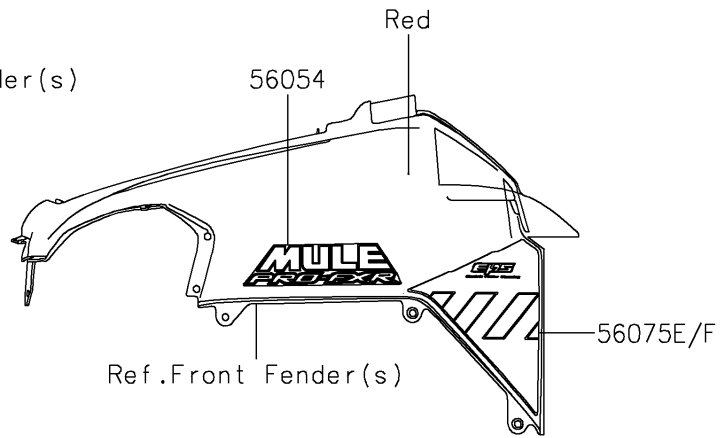

2018 MULE PRO-FXR™ PARTS DIAGRAM

Decals(Red)(KJF)

F2861A

2018 MULE PRO-FXR™ PARTS LIST

Decals(Red)(KJF)

ITEM NAME	PART NUMBER	QUANTITY
-----------	-------------	----------