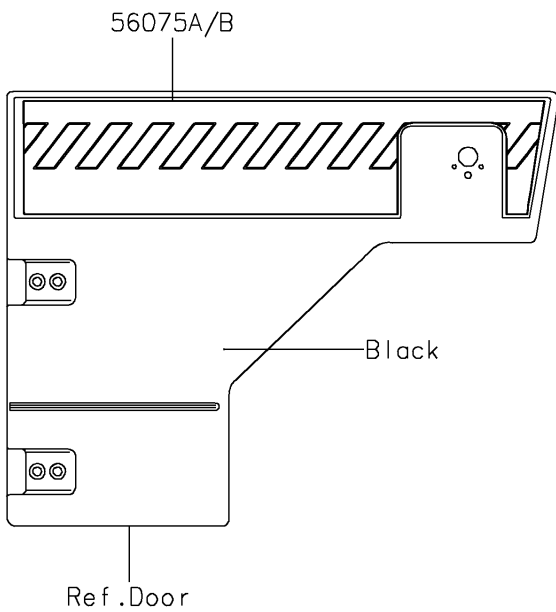

2018 MULE PRO-FXR™ PARTS DIAGRAM

Decals(Red)(KJF)

F2861A

2018 MULE PRO-FXR™ PARTS LIST

Decals(Red)(KJF)

ITEM NAME	PART NUMBER	QUANTITY
-----------	-------------	----------