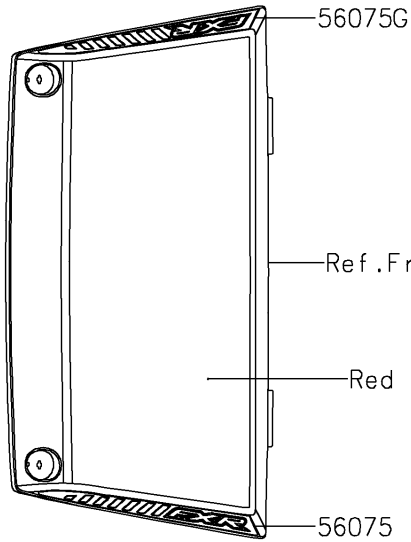

2018 MULE PRO-FXR™ PARTS DIAGRAM

Decals(Red)(KJF)

F2861A

2018 MULE PRO-FXR™ PARTS LIST

Decals(Red)(KJF)

ITEM NAME	PART NUMBER	QUANTITY
-----------	-------------	----------