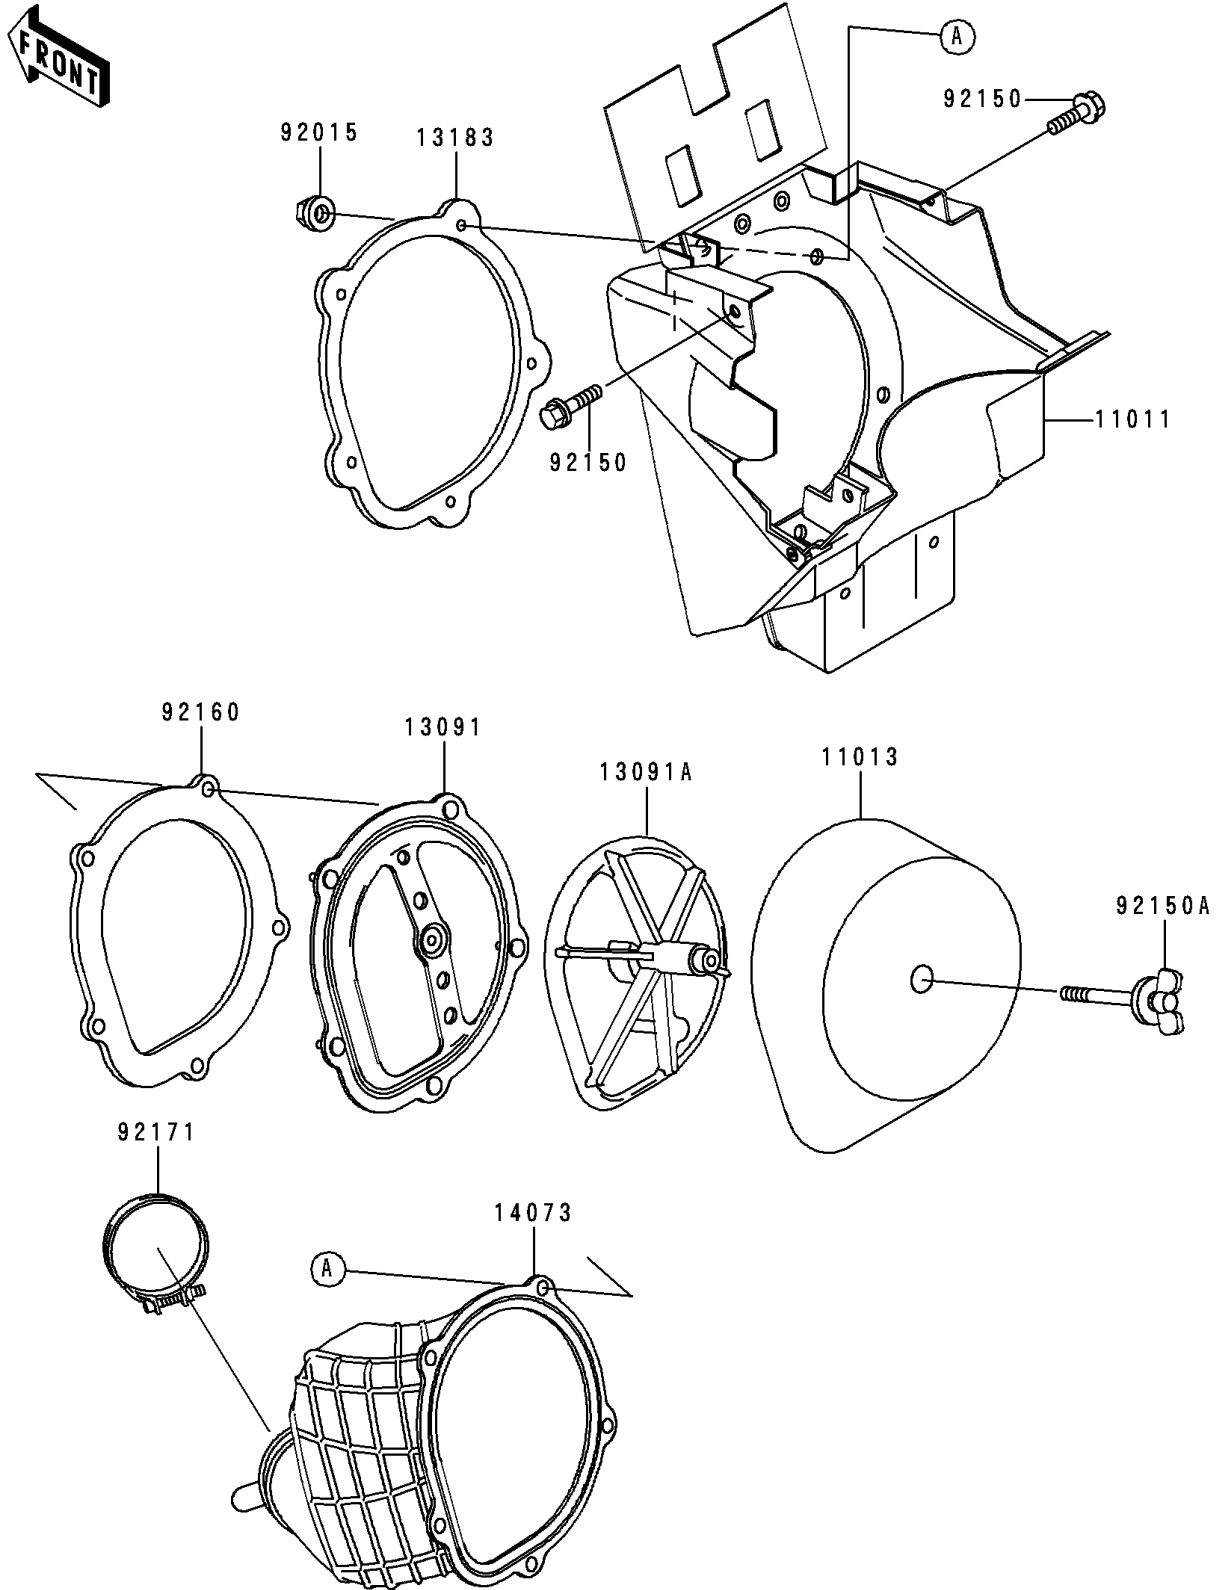

1999 KX125 PARTS DIAGRAM

Air Cleaner

E1130

1999 KX125 PARTS LIST

Air Cleaner

ITEM NAME	PART NUMBER	QUANTITY
CASE-AIR FILTER,BLACK (Ref # 11011)	11011-1557-6D	1
ELEMENT-AIR FILTER (Ref # 11013)	11013-1264	1
HOLDER (Ref # 13091)	13091-1664	1
HOLDER,ELEMENT (Ref # 13091A)	13091-1708	1
PLATE,DUCT FITTING (Ref # 13183)	13183-1530	1
DUCT,AIR FILTER (Ref # 14073)	14073-1742	1
NUT,FLANGED,5MM (Ref # 92015)	92015-1259	5
BOLT,FLANGED,6X16 (Ref # 92150)	92150-1506	2
BOLT,WING (Ref # 92150A)	92150-1565	1
DAMPER,DUCT SEAL (Ref # 92160)	92160-1196	1
CLAMP,AIR FILTER (Ref # 92171)	92171-1066	1