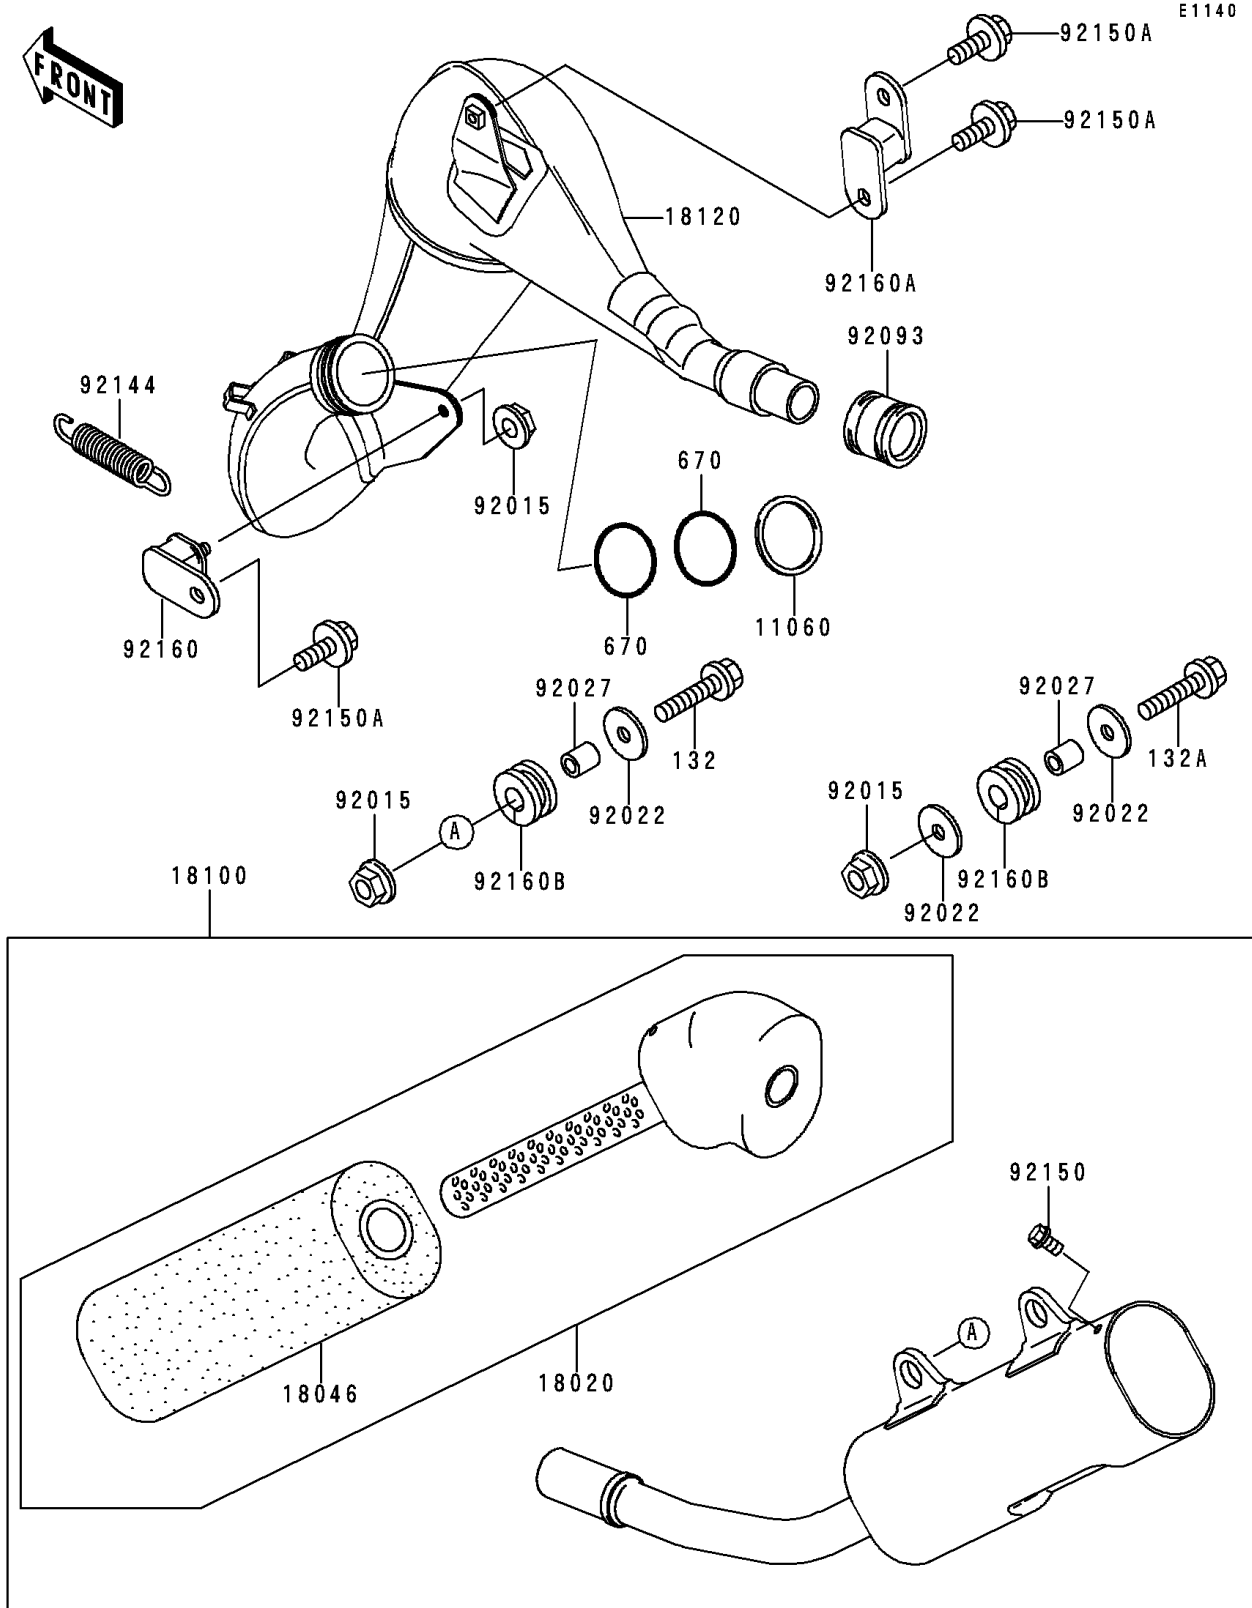

1999 KX125 PARTS DIAGRAM

Muffler(s)

1999 KX125 PARTS LIST

Muffler(s)

ITEM NAME	PART NUMBER	QUANTITY
BOLT-FLANGED-SMALL (Ref # 132)	132G0635	1
BOLT-FLANGED-SMALL (Ref # 132A)	132G0640	1
O RING,39MM (Ref # 670)	670E3039	2
GASKET,EXHAUST PIPE (Ref # 11060)	11060-1370	1
BAFFLE (Ref # 18020)	18020-1236	1
WOOL,BAFFLE PIPE (Ref # 18046)	18046-1379	1
BODY-ASSY-MUFFLER (Ref # 18100)	18100-1079	1
CHAMBER-EXHAUST (Ref # 18120)	18120-1086	1
NUT,FLANGED,6MM (Ref # 92015)	92015-1078	3
WASHER,6.5X22X1.6 (Ref # 92022)	92022-237	3
COLLAR,6.8X10X10.5 (Ref # 92027)	92027-120	2
SEAL,MUFFLER CONNECTING (Ref # 92093)	92093-1363	1
SPRING,EXHAUST CONNECTING (Ref # 92144)	92144-1470	2
BOLT,5X8 (Ref # 92150)	92150-1406	4
BOLT,6X12 (Ref # 92150A)	92150-1435	3
DAMPER,MUFFLER,FR (Ref # 92160)	92160-1176	1
DAMPER,MUFFLER,RR (Ref # 92160A)	92160-1201	1
DAMPER,MUFFLER FITTING (Ref # 92160B)	92160-1913	2