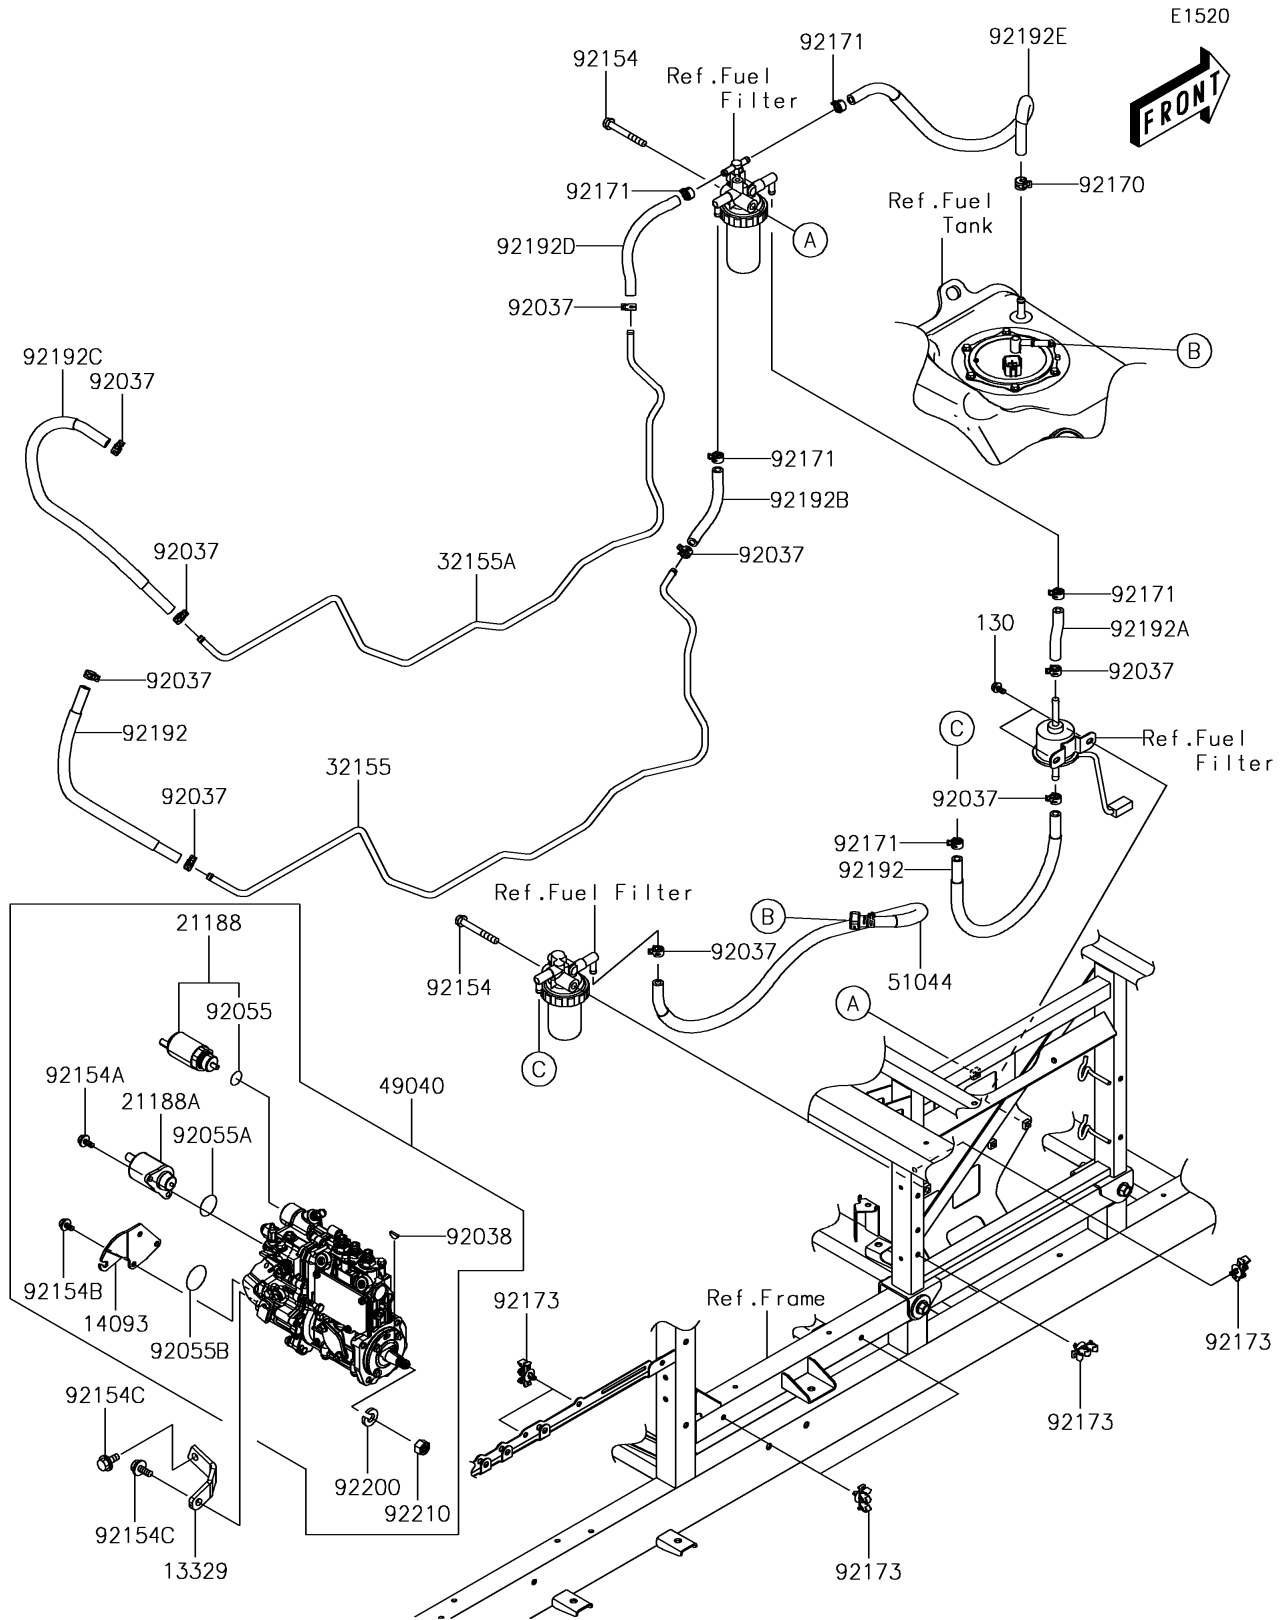

# 2018 MULE PRO-DXT™ PARTS DIAGRAM

## Fuel Pump

## 2018 MULE PRO-DXT™ PARTS LIST

### Fuel Pump

ITEM NAME	PART NUMBER	QUANTITY
BOLT-FLANGED,6X12 (Ref # 130)	130BA0612	2
SUPPORT (Ref # 13329)	13329-0001	1
COVER,GOVERNOR CASE (Ref # 14093)	14093-0448	1
SOLENOID,POWER CONTROL (Ref # 21188)	21188-0012	1
SOLENOID,STOP (Ref # 21188A)	21188-0013	1
PIPE,FEED (Ref # 32155)	32155-2047	1
PIPE,RETURN (Ref # 32155A)	32155-2048	1
PUMP-FUEL,INJECTION (Ref # 49040)	49040-0751	1
TUBE-ASSY (Ref # 51044)	51044-0785	1
CLAMP,HOSE CLIP (Ref # 92037)	92037-1181	9
KEY,WOODRUFF (Ref # 92038)	92038-0008	1
RING-O (Ref # 92055)	92055-0859	1
RING-O (Ref # 92055A)	92055-0860	1
RING-O (Ref # 92055B)	92055-0861	1
BOLT,FLANGED,8X63 (Ref # 92154)	92154-1940	2
BOLT,FLANGED,6X14 (Ref # 92154A)	92154-1997	2
BOLT,FLANGED,6X10 (Ref # 92154B)	92154-2068	3
BOLT,FLANGED,8X16 (Ref # 92154C)	92154-2071	2
CLAMP (Ref # 92170)	92170-1938	1
CLAMP (Ref # 92171)	92171-0515	5
CLAMP (Ref # 92173)	92173-1467	6
TUBE,7.5X13.5X390 (Ref # 92192)	92192-1476	2
TUBE,PUMP-FILTER (Ref # 92192A)	92192-1477	1
TUBE,FILER-ENGINE(FILTER SIDE) (Ref # 92192B)	92192-1478	1
TUBE,ENGINE-FILER(ENGINE SIDE) (Ref # 92192C)	92192-1479	1
TUBE,ENGINE-FILER(FILTER SIDE) (Ref # 92192D)	92192-1480	1
TUBE,FILTER-TANK (Ref # 92192E)	92192-1481	1
WASHER,SPRING (Ref # 92200)	92200-1810	1
NUT,12MM (Ref # 92210)	92210-1486	1