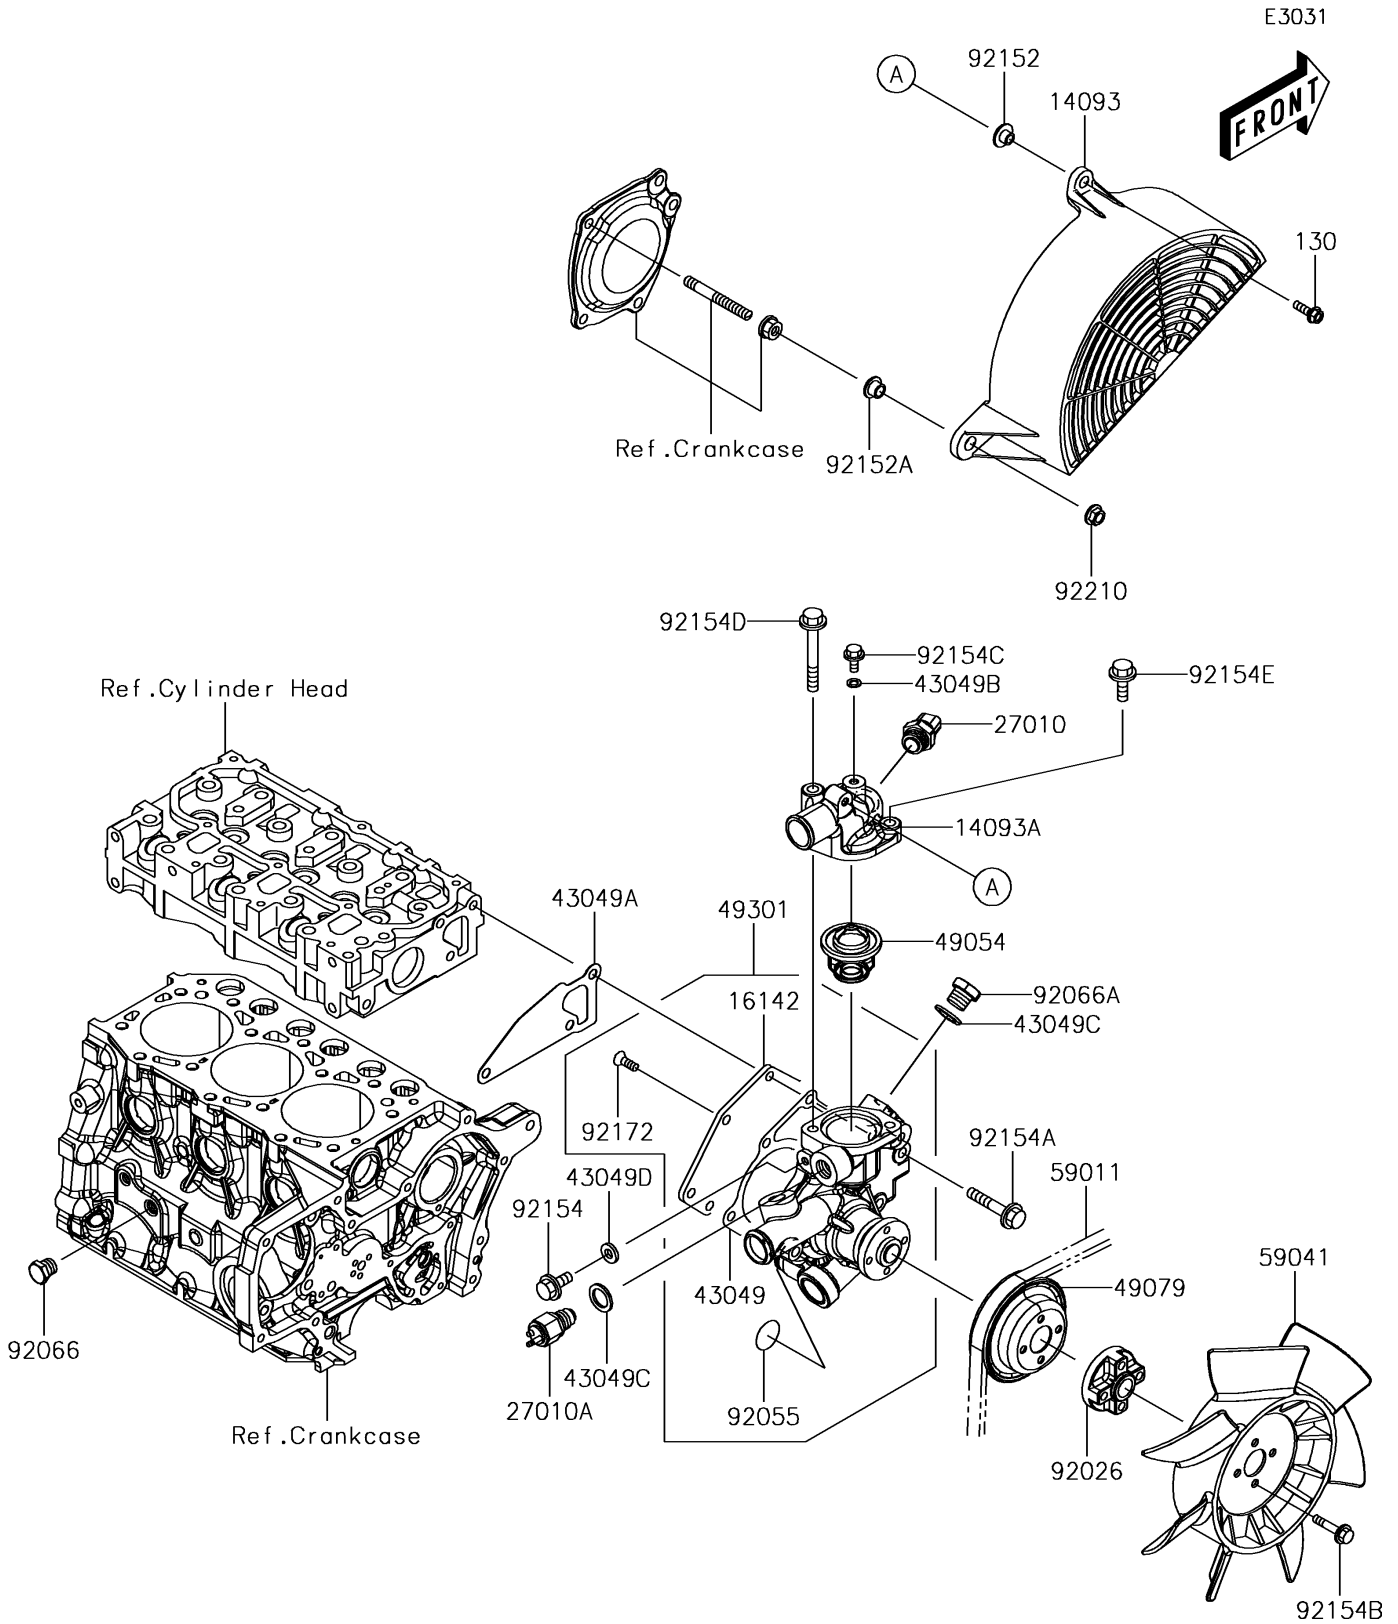

2018 MULE PRO-DXT™ PARTS DIAGRAM

Water Pump

2018 MULE PRO-DXT™ PARTS LIST

Water Pump

| ITEM NAME | PART NUMBER | QUANTITY |
|-----------------------------------|-------------|----------|
| BOLT-FLANGED,6X20 (Ref # 130) | 130BA0620 | 1 |
| COVER,FAN (Ref # 14093) | 14093-0297 | 1 |
| COVER,THERMOSTAT (Ref # 14093A) | 14093-0446 | 1 |
| COVER-PUMP (Ref # 16142) | 16142-0736 | 1 |
| SWITCH,THERMOSTAT (Ref # 27010) | 27010-0839 | 1 |
| SWITCH,THERMO (Ref # 27010A) | 27010-0840 | 1 |
| PACKING,WATER PUMP (Ref # 43049) | 43049-0040 | 1 |
| PACKING,WATER PUMP (Ref # 43049A) | 43049-0041 | 1 |
| PACKING,6X1 (Ref # 43049B) | 43049-0042 | 1 |
| PACKING (Ref # 43049C) | 43049-0043 | 2 |
| PACKING,8X1 (Ref # 43049D) | 43049-0047 | 1 |
| THERMOSTAT (Ref # 49054) | 49054-0008 | 1 |
| PULLEY-BELT (Ref # 49079) | 49079-0027 | 1 |
| PUMP-ASSY-WATER (Ref # 49301) | 49301-0002 | 1 |
| BELT,A35 (Ref # 59011) | 59011-0045 | 1 |
| FAN,COOLING (Ref # 59041) | 59041-0015 | 1 |
| SPACER (Ref # 92026) | 92026-0820 | 1 |
| RING-O (Ref # 92055) | 92055-0858 | 1 |
| PLUG,DRAIN (Ref # 92066) | 92066-0853 | 1 |
| PLUG (Ref # 92066A) | 92066-0854 | 1 |
| COLLAR (Ref # 92152) | 92152-0181 | 1 |
| COLLAR (Ref # 92152A) | 92152-0613 | 1 |
| BOLT,FLANGED,8X12 (Ref # 92154) | 92154-1999 | 1 |
| BOLT,FLANGED,8X45 (Ref # 92154A) | 92154-2000 | 3 |
| BOLT,FLANGED,6X30 (Ref # 92154B) | 92154-2067 | 4 |
| BOLT,FLANGED,6X10 (Ref # 92154C) | 92154-2068 | 1 |
| BOLT,FLANGED,8X65 (Ref # 92154D) | 92154-2070 | 1 |
| BOLT,FLANGED,8X28 (Ref # 92154E) | 92154-2110 | 1 |
| SCREW,6X12 (Ref # 92172) | 92172-0987 | 5 |

2018 MULE PRO-DXT™ PARTS LIST

Water Pump

| ITEM NAME | PART NUMBER | QUANTITY |
|-------------------------------|-------------|----------|
| NUT,FLANGED,8MM (Ref # 92210) | 92210-0555 | 1 |