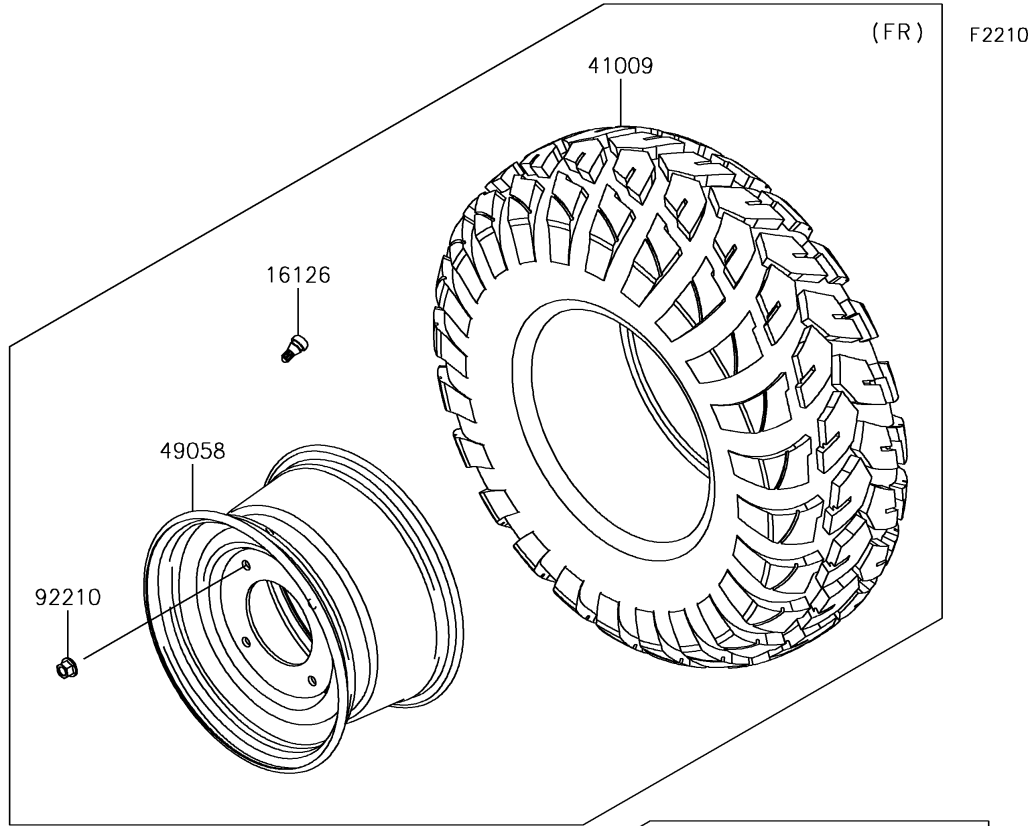

# 2018 MULE PRO-DXT™ PARTS DIAGRAM

Wheels/Tires

## 2018 MULE PRO-DXT™ PARTS LIST

### Wheels/Tires

ITEM NAME	PART NUMBER	QUANTITY
VALVE (Ref # 16126)	16126-4001	4
TIRE,FR,26X9.00R12 4PR,FRONTIER (Ref # 41009)	41009-0696	2
TIRE,RR,26X11.00R12 4PR,FRONTIER (Ref # 41009A)	41009-0697	2
WHEEL,FR,12X7.0AT,F.S.BLACK (Ref # 49058)	49058-0608-397	2
WHEEL,RR,12X8.0AT,F.S.BLACK (Ref # 49058A)	49058-0611-397	2
WASHER,12.1X26X2.3 (Ref # 92200)	92200-0930	8
NUT,12MM (Ref # 92210)	92210-0603	16