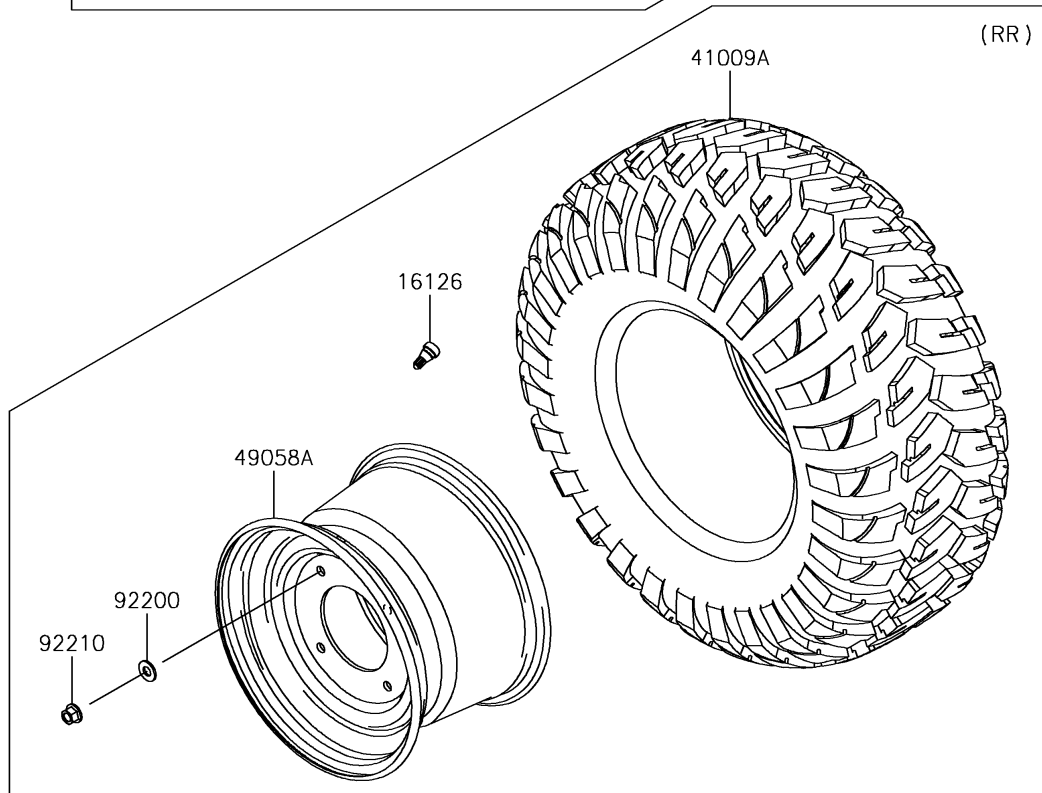

# 2018 MULE PRO-DXT™ PARTS DIAGRAM

Wheels/Tires

## 2018 MULE PRO-DXT™ PARTS LIST

### Wheels/Tires

ITEM NAME	PART NUMBER	QUANTITY
VALVE (Ref # 16126)	16126-4001	4
TIRE,FR,26X9.00R12 4PR,FRONTIER (Ref # 41009)	41009-0696	2
TIRE,RR,26X11.00R12 4PR,FRONTIER (Ref # 41009A)	41009-0697	2
WHEEL,FR,12X7.0AT,F.S.BLACK (Ref # 49058)	49058-0608-397	2
WHEEL,RR,12X8.0AT,F.S.BLACK (Ref # 49058A)	49058-0611-397	2
WASHER,12.1X26X2.3 (Ref # 92200)	92200-0930	8
NUT,12MM (Ref # 92210)	92210-0603	16