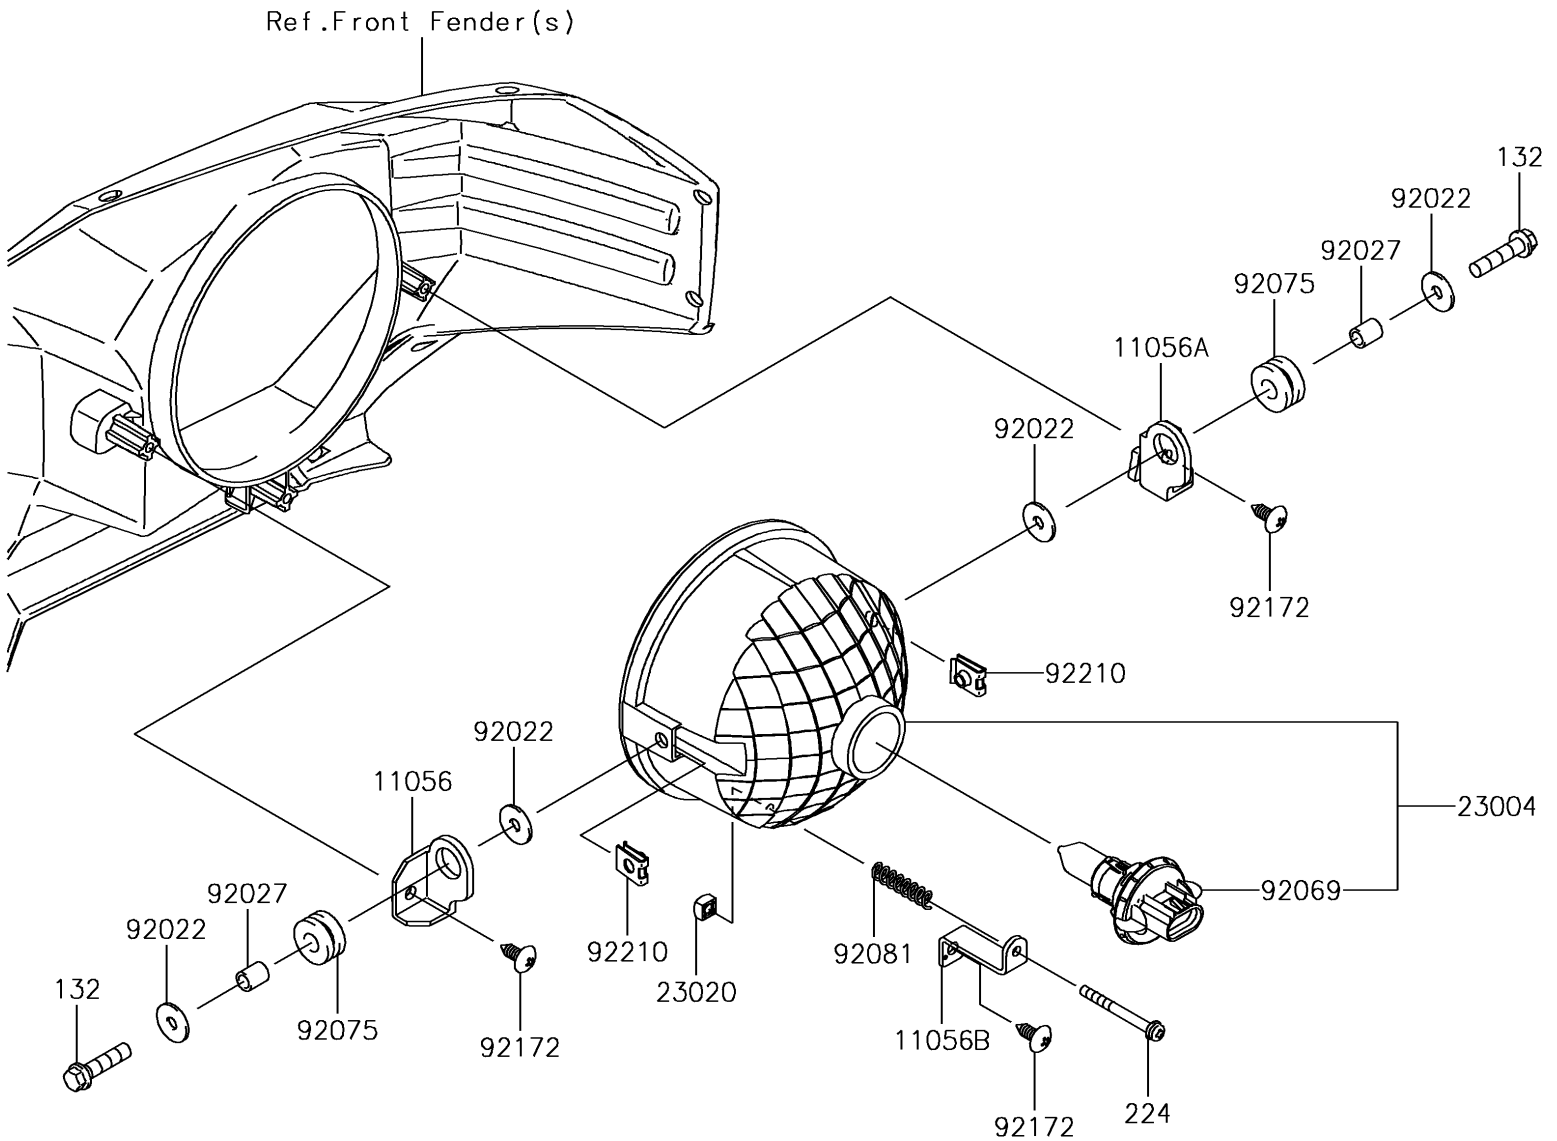

2018 MULE PRO-DXT™ PARTS DIAGRAM

Headlight(s)

F2710

2018 MULE PRO-DXT™ PARTS LIST

Headlight(s)

ITEM NAME	PART NUMBER	QUANTITY
BRACKET,LH (Ref # 11056)	11056-2931	2
BRACKET,RH (Ref # 11056A)	11056-2932	2
BRACKET (Ref # 11056B)	11056-2933	2
BOLT-FLANGED-SMALL,6X25 (Ref # 132)	132BA0625	4
SCREW-PAN-WP-CROS (Ref # 224)	224AA0440	2
LAMP-HEAD (Ref # 23004)	23004-0339	2
NUT,4MM,FOCUS ADJUST (Ref # 23020)	23020-018	2
WASHER,6.5X20X1.6 (Ref # 92022)	92022-125	8
COLLAR,6.8X10X12 (Ref # 92027)	92027-162	4
BULB,H13-12-8V (Ref # 92069)	92069-0082	2
DAMPER,10X24X12 (Ref # 92075)	92075-1690	4
SPRING,FOCUS ADJUST (Ref # 92081)	92081-1896	2
SCREW,6X16 (Ref # 92172)	92172-0284	6
NUT (Ref # 92210)	92210-1125	4