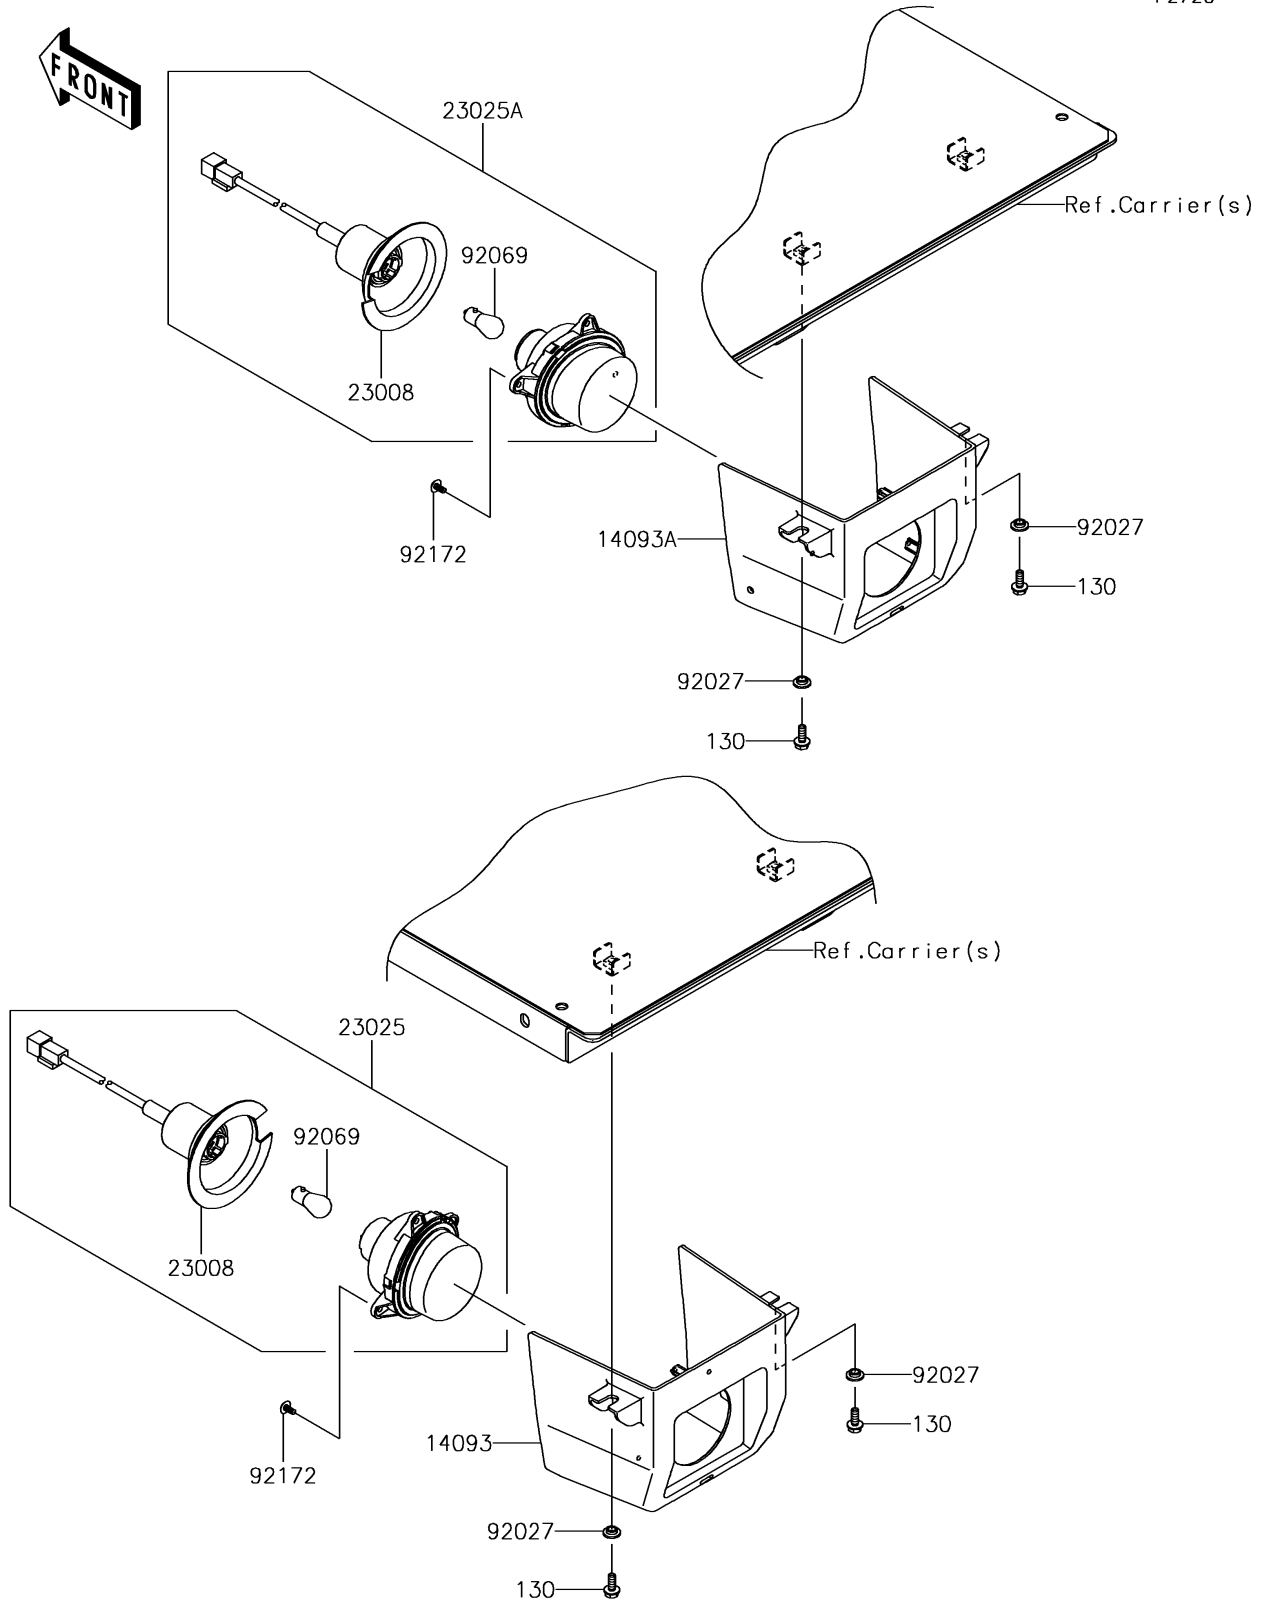

2018 MULE PRO-DXT™ PARTS DIAGRAM

Taillight(s)

F2720

2018 MULE PRO-DXT™ PARTS LIST

Taillight(s)

ITEM NAME	PART NUMBER	QUANTITY
BOLT-FLANGED,6X16 (Ref # 130)	130CA0616	4
COVER,TAIL LAMP,LH (Ref # 14093)	14093-0580	1
COVER,TAIL LAMP,RH (Ref # 14093A)	14093-0581	1
SOCKET-ASSY (Ref # 23008)	23008-0162	2
LAMP-TAIL,LH (Ref # 23025)	23025-0334	1
LAMP-TAIL,RH (Ref # 23025A)	23025-0341	1
COLLAR,L=4.6 (Ref # 92027)	92027-1168	4
BULB,12V 21/5W (Ref # 92069)	92069-0072	2
SCREW,TAPPING,5X10 (Ref # 92172)	92172-0262	6