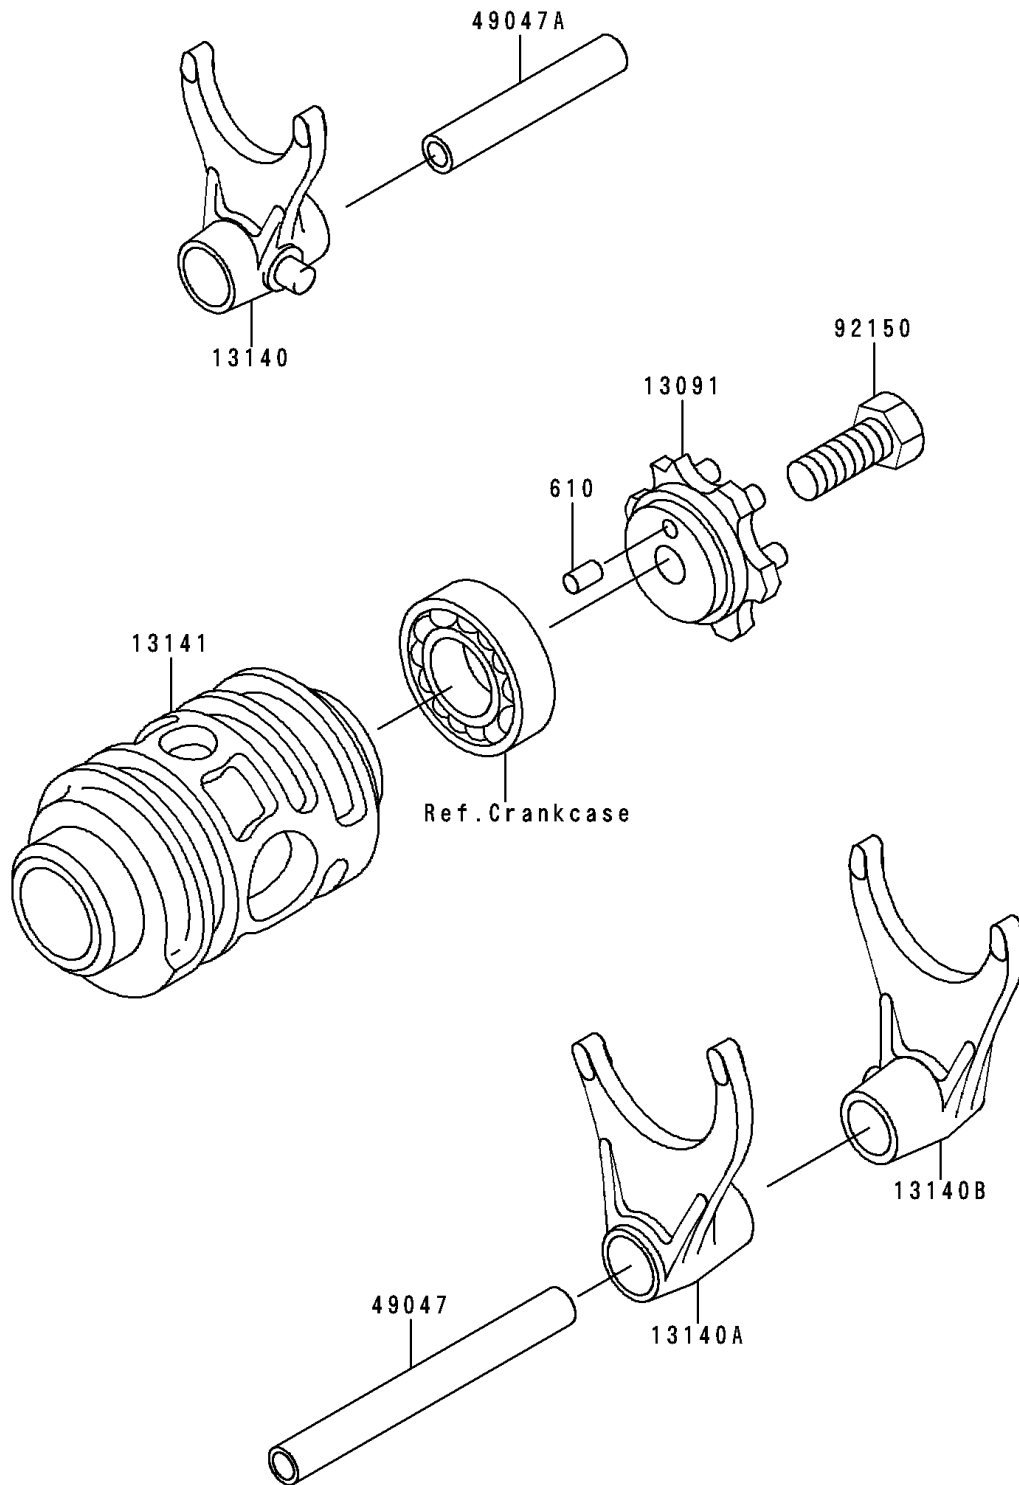

1999 KX125 PARTS DIAGRAM

Gear Change Drum/Shift Fork(s)

E1362

1999 KX125 PARTS LIST

Gear Change Drum/Shift Fork(s)

ITEM NAME	PART NUMBER	QUANTITY
ROLLER,4X8 (Ref # 610)	610A0408	1
HOLDER,CHANGE DRUM (Ref # 13091)	13091-1921	1
FORK-SHIFT,2ND&3RD (Ref # 13140)	13140-1251	1
FORK-SHIFT,LOW&4TH (Ref # 13140A)	13140-1252	1
FORK-SHIFT,5TH&TOP (Ref # 13140B)	13140-1253	1
DRUM-CHANGE (Ref # 13141)	13141-1188	1
ROD-SHIFT,L=94 (Ref # 49047)	49047-1086	1
ROD-SHIFT,L=77.5 (Ref # 49047A)	49047-1087	1
BOLT,8X18 (Ref # 92150)	92150-1490	1