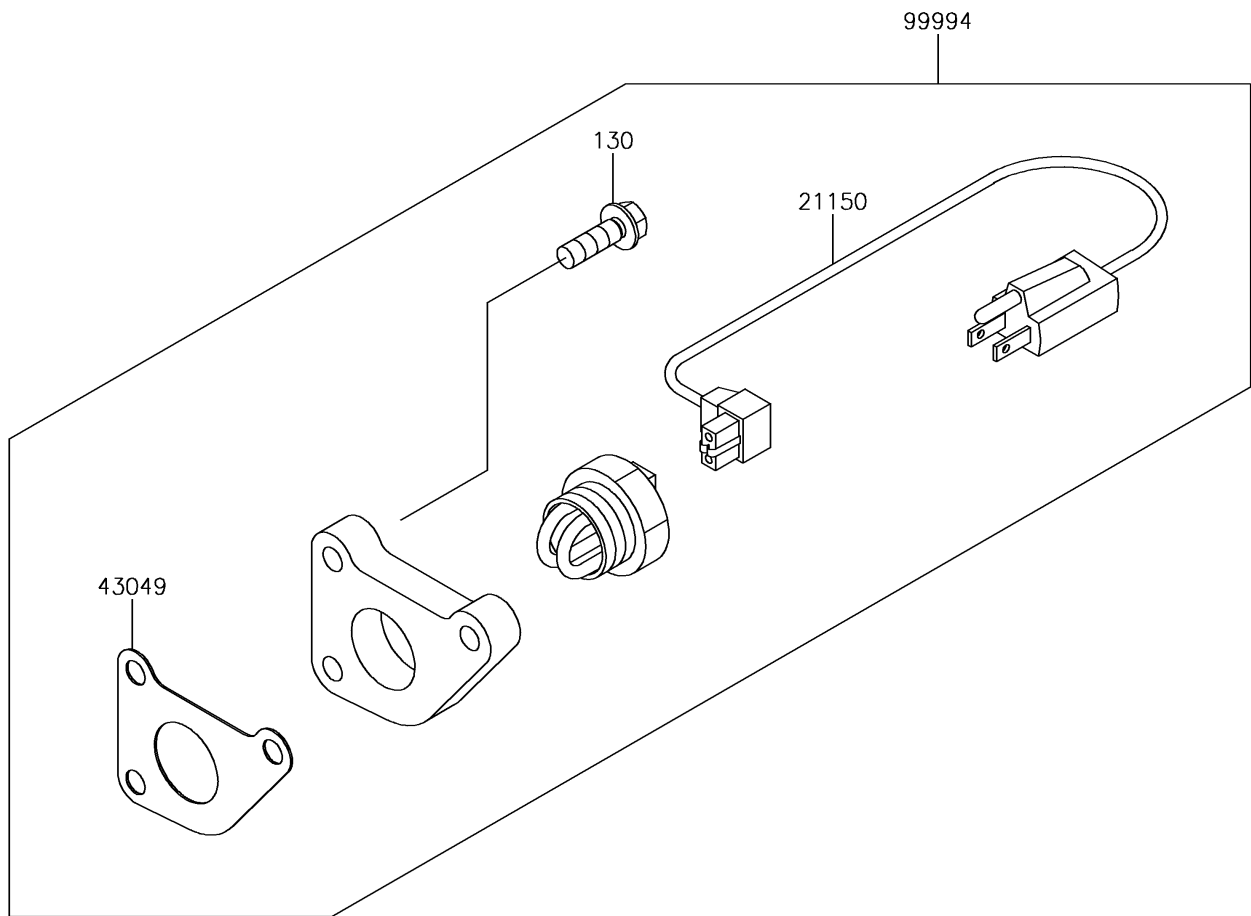

# 2018 MULE PRO-DXT™ PARTS DIAGRAM

Accessory

F2910

### Accessory

ITEM NAME	PART NUMBER	QUANTITY
BOLT-FLANGED,8X25 (Ref # 130)	130BA0825	3
CORD-ASSY (Ref # 21150)	21150-0015	1
PACKING (Ref # 43049)	43049-0034	1
KIT-ACCESSORY,BLOCK HEATER (Ref # 99994)	99994-0741	1