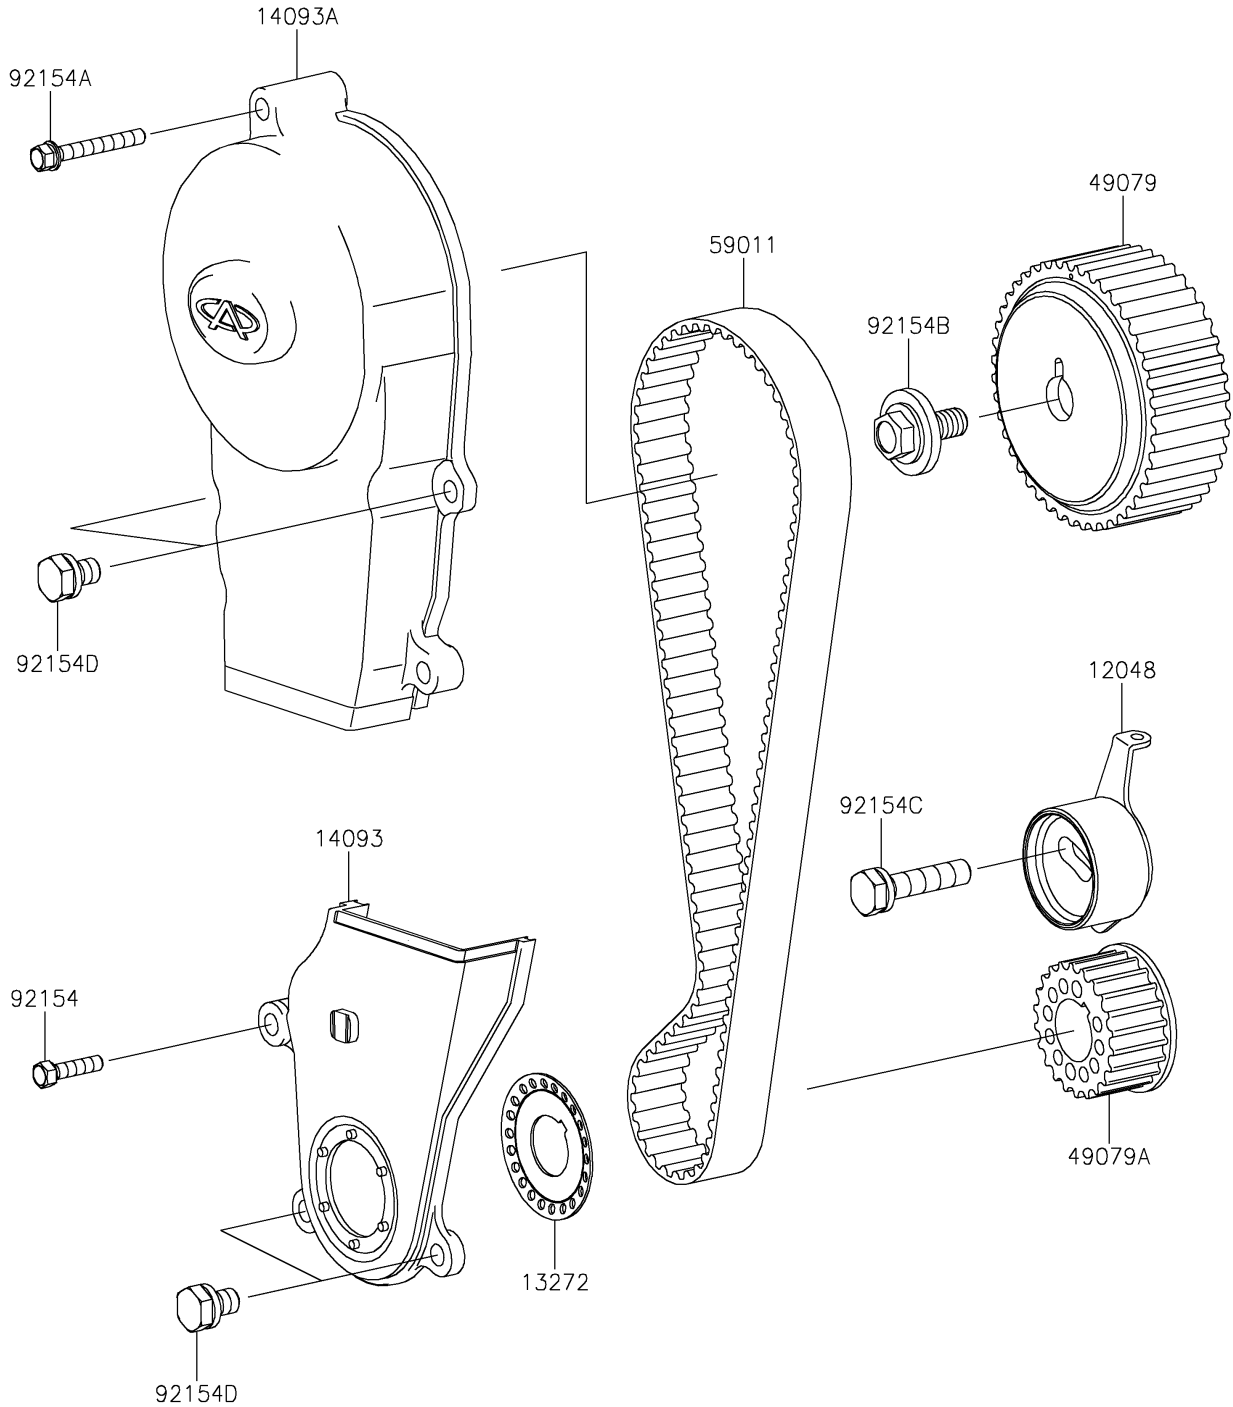

2020 MULE PRO-FXT™ RANCH EDITION PARTS DIAGRAM

Timing Belt

E1215

2020 MULE PRO-FXT™ RANCH EDITION PARTS LIST

Timing Belt

ITEM NAME	PART NUMBER	QUANTITY
TENSIONER-ASSY (Ref # 12048)	12048-0093	1
PLATE,TIMING BELT (Ref # 13272)	13272-1872	1
COVER,TIMING BELT,LWR (Ref # 14093)	14093-0200	1
COVER,TIMING BELT,UPP (Ref # 14093A)	14093-0201	1
PULLEY-BELT,CAMSHAFT (Ref # 49079)	49079-0023	1
PULLEY-BELT,CRANKSHAFT (Ref # 49079A)	49079-0024	1
BELT,TIMING (Ref # 59011)	59011-0042	1
BOLT,6X25 (Ref # 92154)	92154-1583	1
BOLT,6X50 (Ref # 92154A)	92154-1591	1
BOLT,FLANGED (Ref # 92154B)	92154-1614	1
BOLT,10X45 (Ref # 92154C)	92154-1615	1
BOLT,6X16 (Ref # 92154D)	92154-1617	4