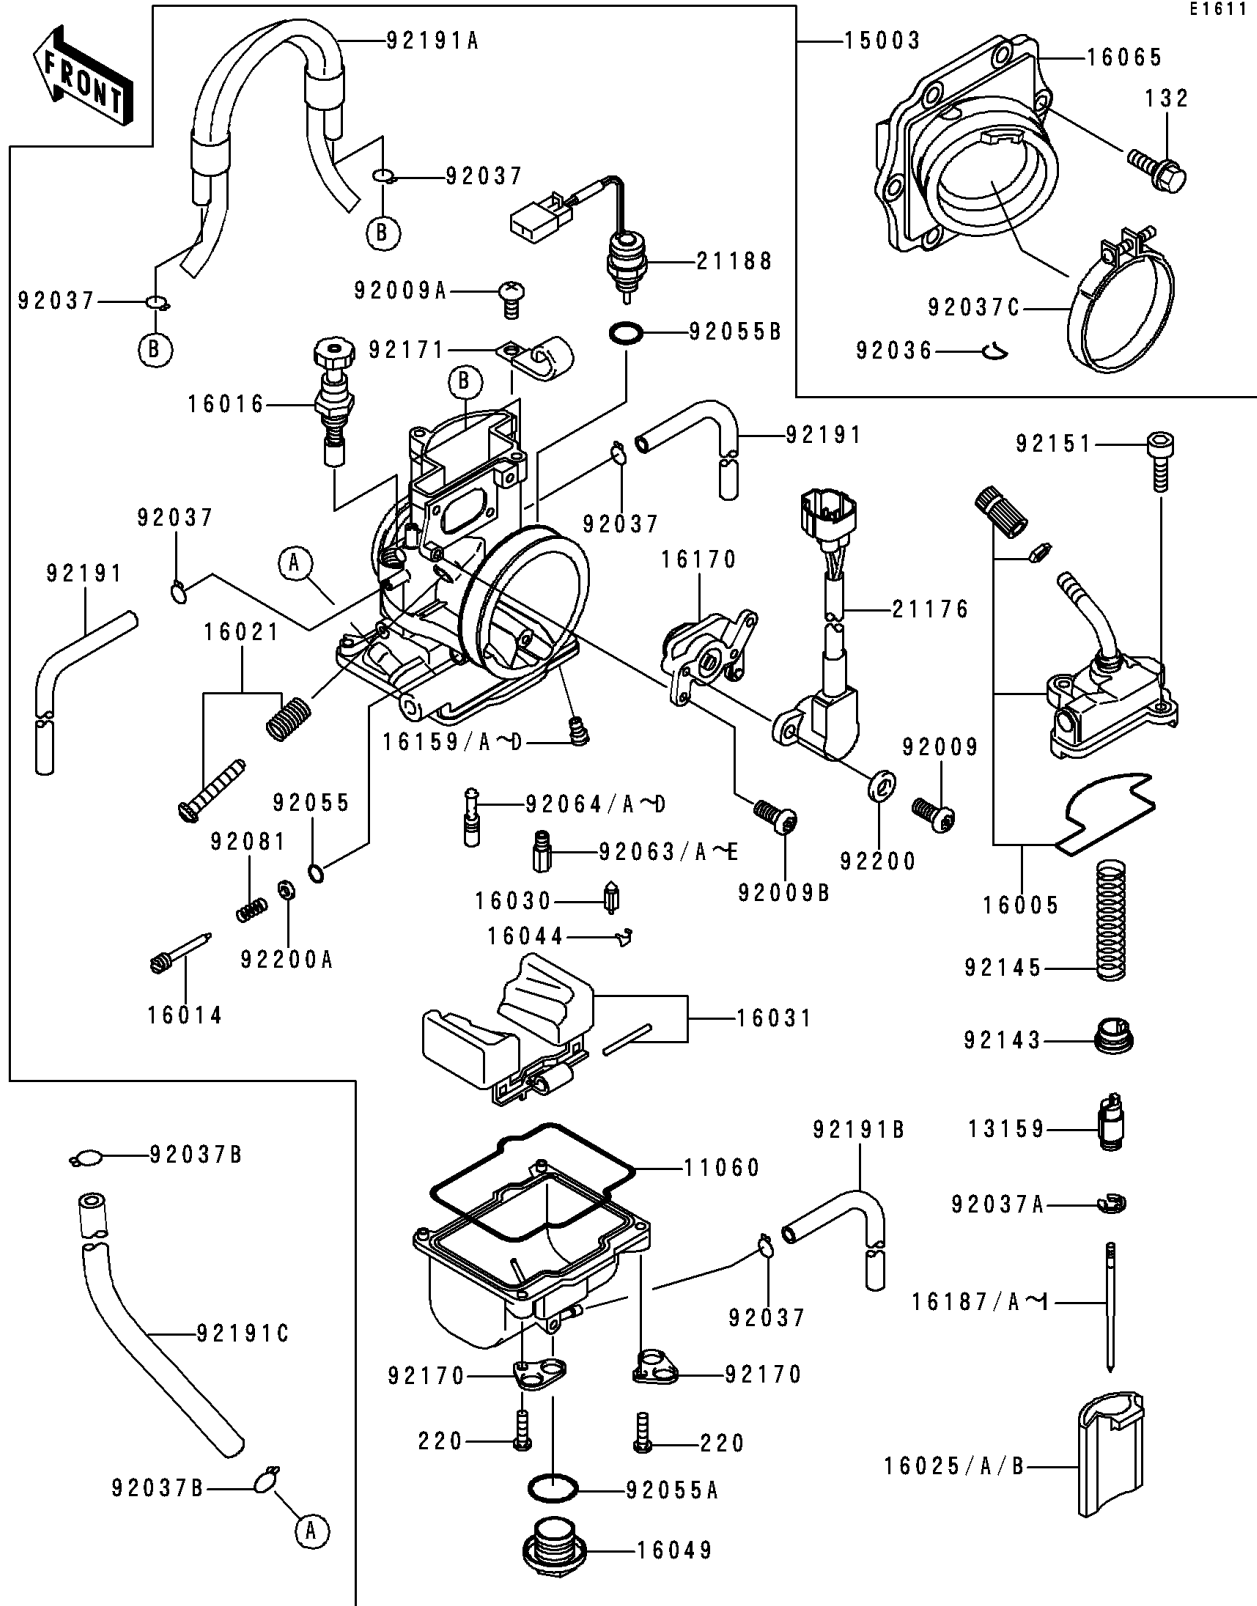

1999 KX125 PARTS DIAGRAM

Carburetor

E1611

1999 KX125 PARTS LIST

Carburetor

ITEM NAME	PART NUMBER	QUANTITY
GASKET,FLOAT CHAMBER (Ref # 11060)	11060-1254	1
CONNECTOR,THROTTLE CABLE (Ref # 13159)	13159-1063	1
CARBURETOR-ASSY (Ref # 15003)	15003-1489	1
TOP-CHAMBER (Ref # 16005)	16005-1084	1
SCREW-PILOT AIR (Ref # 16014)	16014-1058	1
PLUNGER (Ref # 16016)	16016-1085	1
SCREW-THROTTLE STOP (Ref # 16021)	16021-1198	1
VALVE-THROTTLE,#5 (Ref # 16025)	16025-1214	1
VALVE-THROTTLE,#6 (Ref # 16025A)	16025-1215	1
VALVE-THROTTLE,#7 (Ref # 16025B)	16025-1216	1
VALVE-FLOAT (Ref # 16030)	16030-1057	1
FLOAT (Ref # 16031)	16031-1100	1
CLAMP,FLOAT VALVE (Ref # 16044)	16044-007	1
COVER-MAIN JET (Ref # 16049)	16049-1051	1
HOLDER-CARBURETOR (Ref # 16065)	16065-1362	1
JET-POWER,#50 (Ref # 16159)	16159-1053	1
LINK-ASSY (Ref # 16170)	16170-1055	1
NEEDLE-JET,N7NG (Ref # 16187)	16187-1082	1
NEEDLE-JET,N7NH (Ref # 16187A)	16187-1083	1
NEEDLE-JET,N7NW (Ref # 16187B)	16187-1084	1
NEEDLE-JET,N7NJ (Ref # 16187C)	16187-1085	1
NEEDLE-JET,N7NK (Ref # 16187D)	16187-1086	1
NEEDLE-JET,N7PG (Ref # 16187E)	16187-1087	1
NEEDLE-JET,N7PH (Ref # 16187F)	16187-1088	1
NEEDLE-JET,N7PW (Ref # 16187G)	16187-1089	1
NEEDLE-JET,N7PJ (Ref # 16187H)	16187-1090	1
NEEDLE-JET,N7PK (Ref # 16187I)	16187-1091	1
SENSOR (Ref # 21176)	21176-1089	1
SOLENOID (Ref # 21188)	21188-1005	1