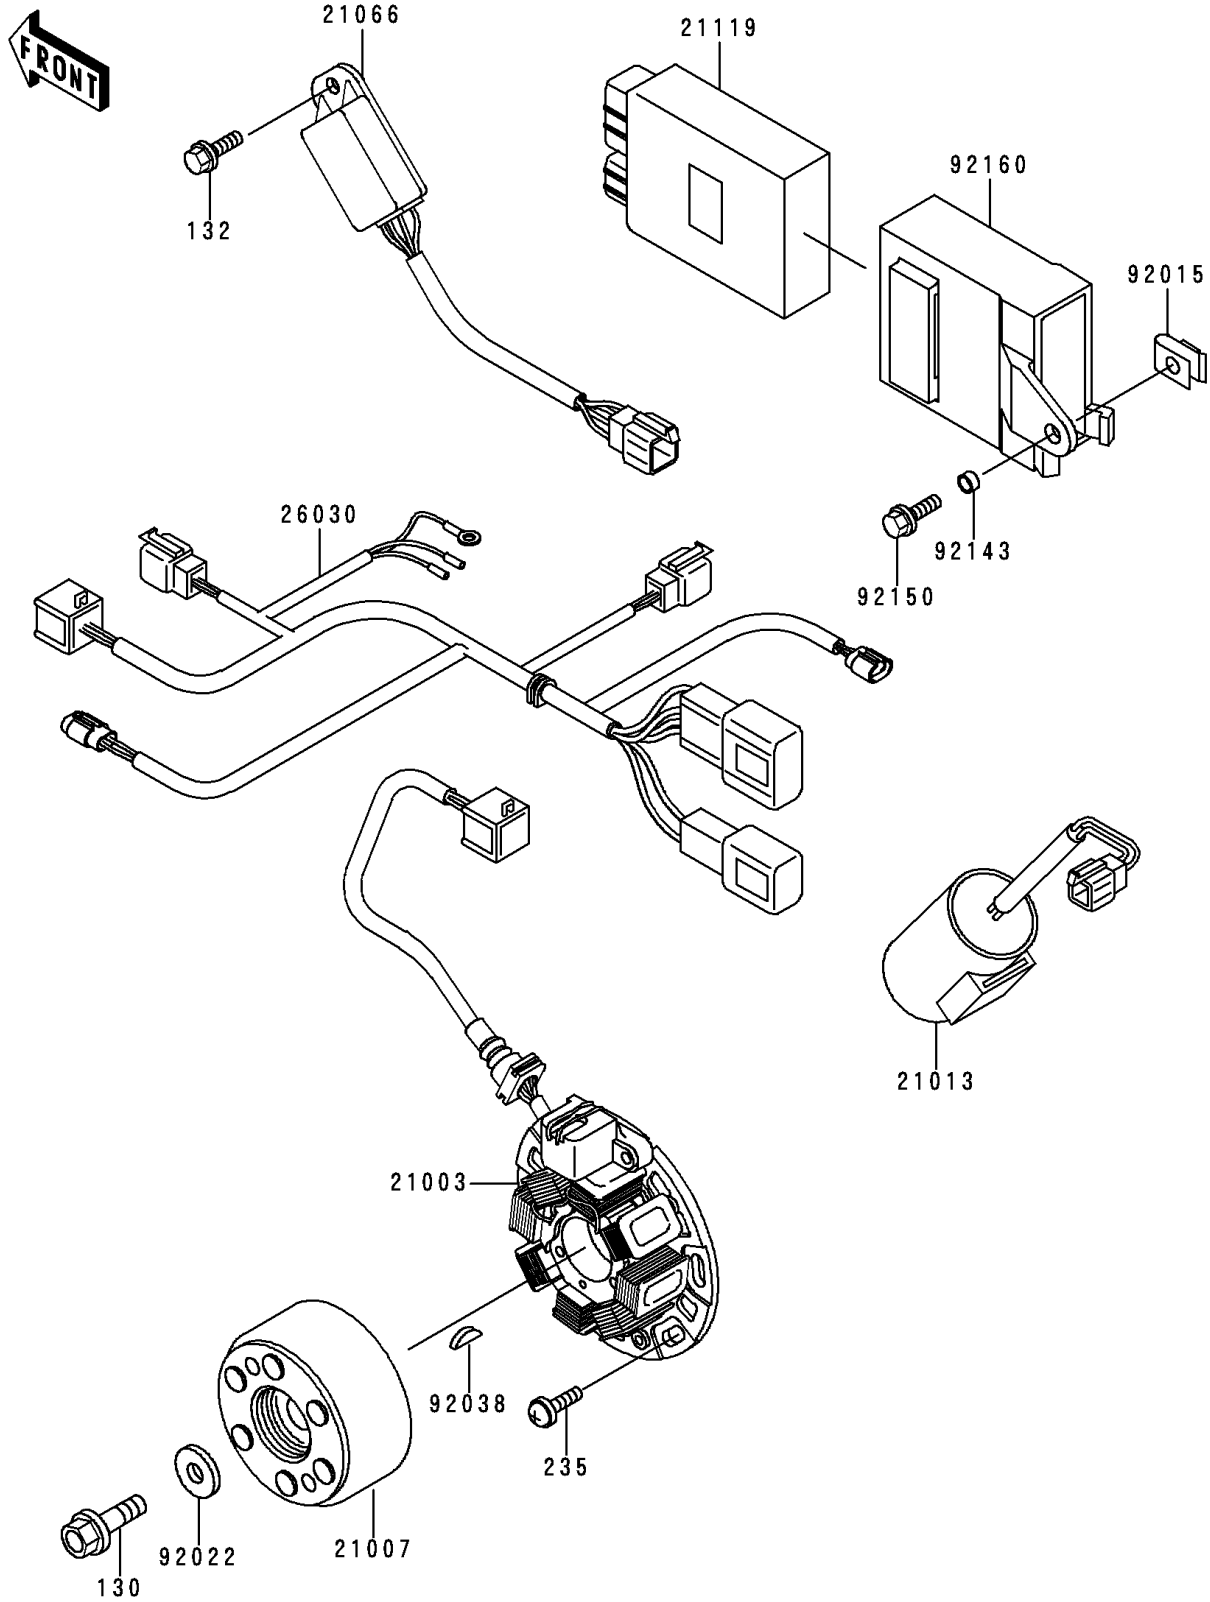

1999 KX125 PARTS DIAGRAM

Generator

E1810

1999 KX125 PARTS LIST

Generator

ITEM NAME	PART NUMBER	QUANTITY
BOLT-FLANGED (Ref # 130)	130P0825	1
BOLT-FLANGED-SMALL (Ref # 132)	132G0610	1
SCREW-PAN-WP-CROS (Ref # 235)	235B0616	3
STATOR (Ref # 21003)	21003-1339	1
ROTOR (Ref # 21007)	21007-1349	1
CONDENSER (Ref # 21013)	21013-1052	1
REGULATOR-VOLTAGE (Ref # 21066)	21066-1116	1
IGNITER (Ref # 21119)	21119-1524	1
HARNESS (Ref # 26030)	26030-1655	1
NUT,6MM (Ref # 92015)	92015-1602	1
WASHER,8.5X22X3.2 (Ref # 92022)	92022-276	1
KEY,WOODRUFF (Ref # 92038)	92038-001	1
COLLAR (Ref # 92143)	92143-1561	1
BOLT,FLANGED,6X16 (Ref # 92150)	92150-1506	1
DAMPER (Ref # 92160)	92160-1945	1