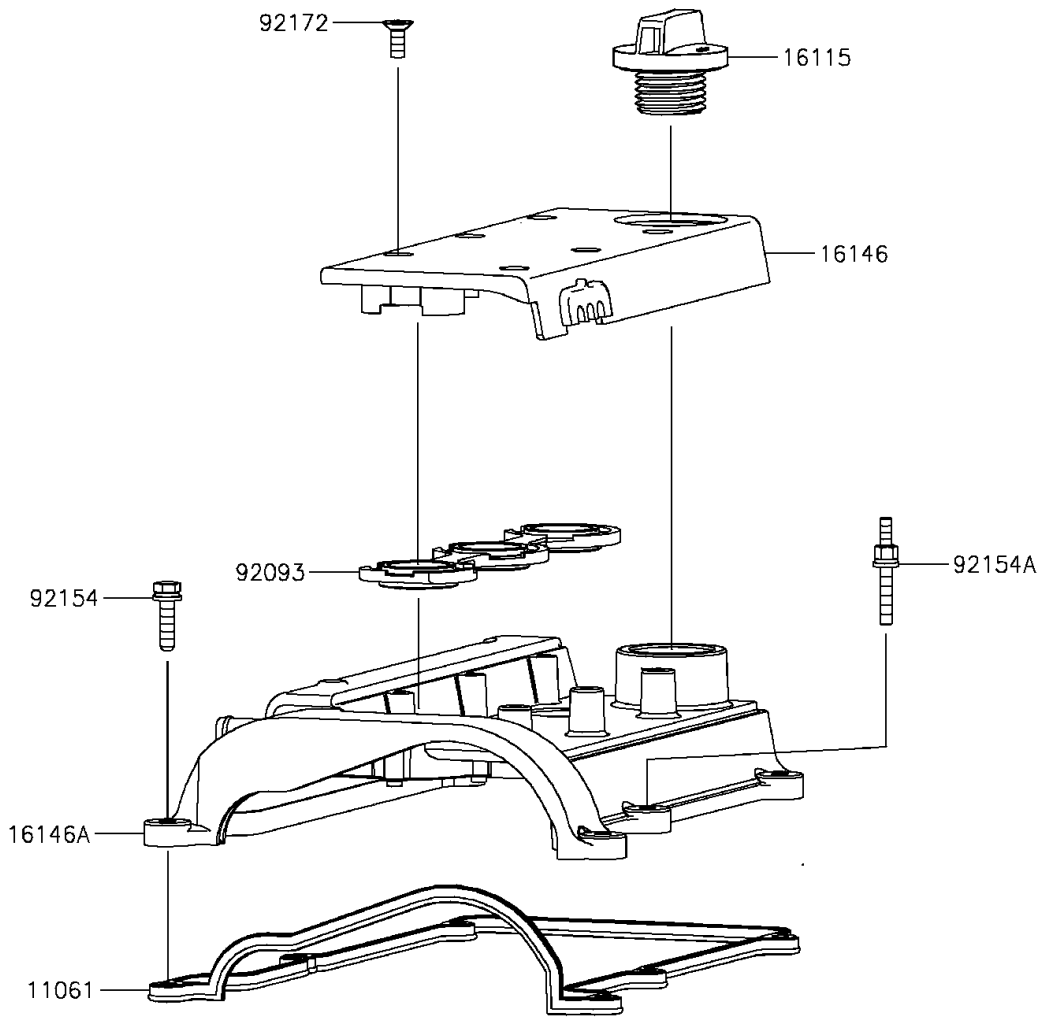

2016 MULE PRO-FXT™ PARTS DIAGRAM

Cylinder Head Cover

E1112

2016 MULE PRO-FXT™ PARTS LIST

Cylinder Head Cover

ITEM NAME	PART NUMBER	QUANTITY
GASKET,HEAD COVER (Ref # 11061)	11061-0953	1
CAP-OIL FILLER (Ref # 16115)	16115-0027	1
COVER-ASSY,SPARK PLUG (Ref # 16146)	16146-0738	1
COVER-ASSY,CYLINDER HEAD (Ref # 16146A)	16146-0741	1
SEAL,SPARK PLUG COVER (Ref # 92093)	92093-0608	1
BOLT,6X25 (Ref # 92154)	92154-1583	5
BOLT (Ref # 92154A)	92154-1584	1
SCREW,6X16 (Ref # 92172)	92172-0905	6